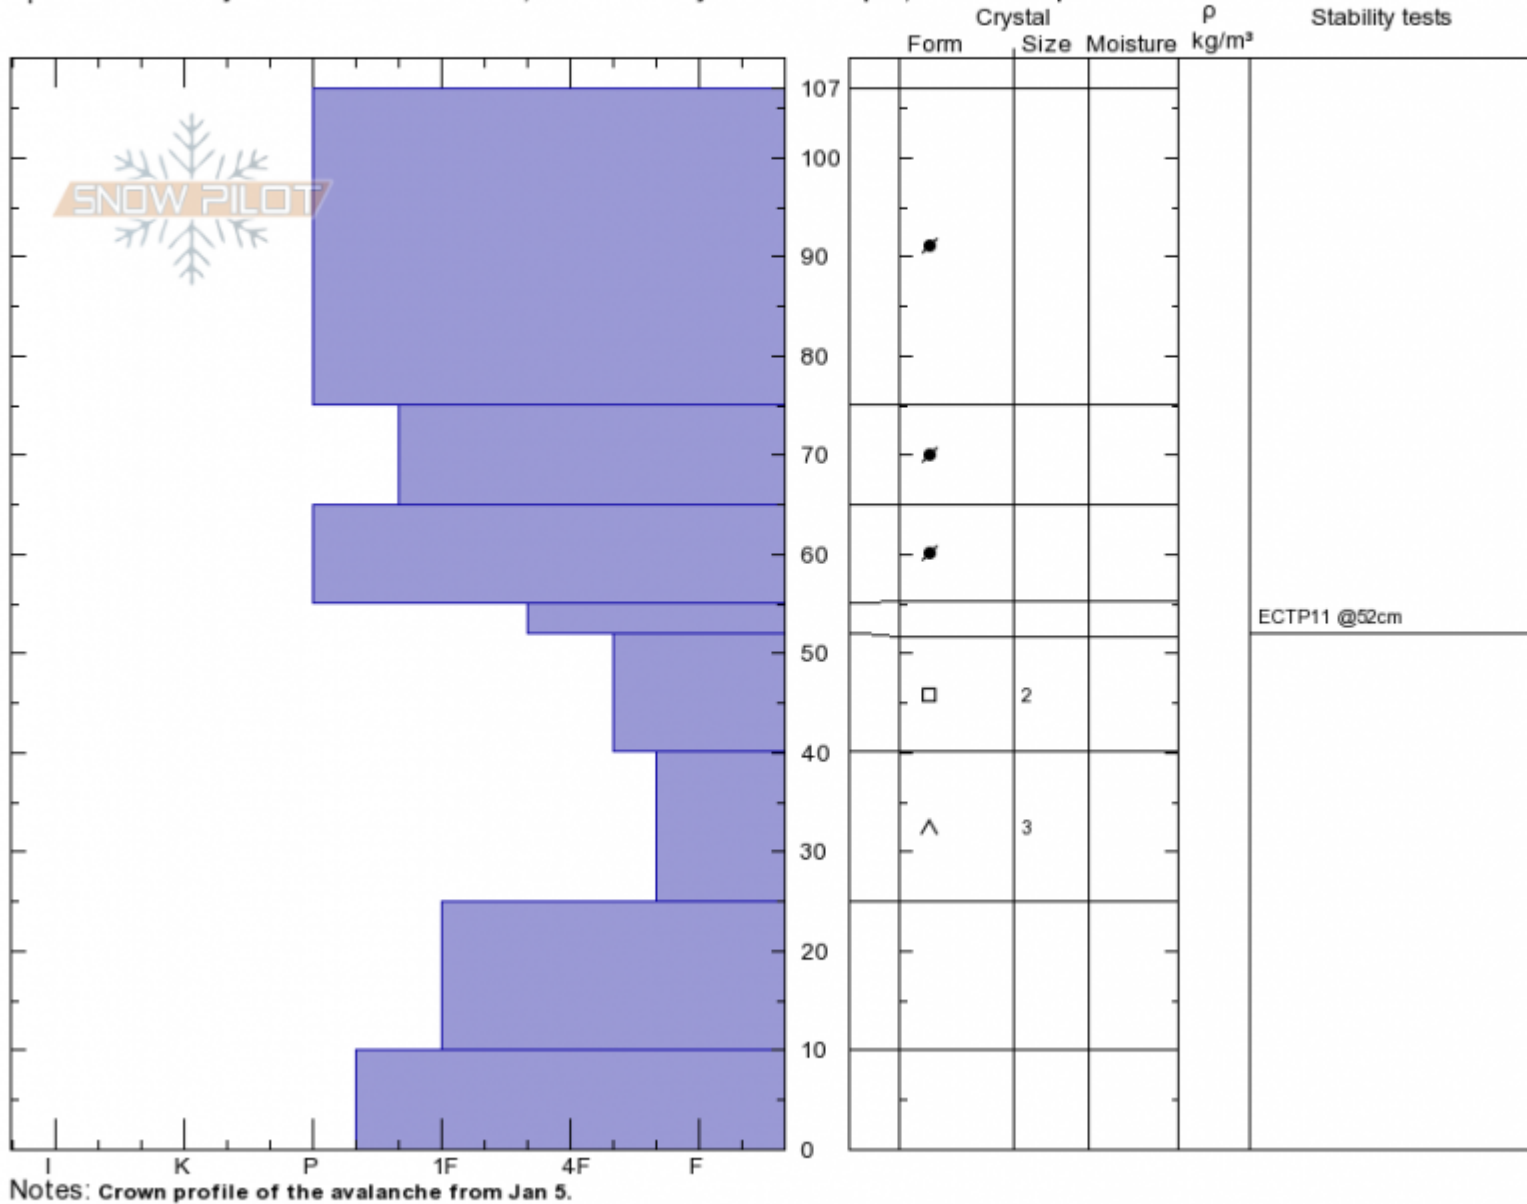

Ross Peak/Throne
 Bridger Range
 MT
 Elevation: 8129 ft
 Aspect: 90°

Andrew Schauer
 Mon Jan 7 11:53 2019
 Co-ord: 45.86707N, -110.95491W
 Slope Angle: 36°
 Wind Loading: previous

Stability:
 Air Temperature:
 Sky Cover: BKN
 Precipitation: S-1
 Wind: N Moderate

HS107 PS0
 Stability Test Notes

Layer No
 40-52: Pro

Specifics: Pit is adjacent to avalanche: crown; Recent activity on similar slopes; We skied slope

Longitude
 -110.96W
 Latitude
 45.87N

Avalanche Details: [Avalanche near Ross Peak/Throne](#)
 No Region, 2019-01-07