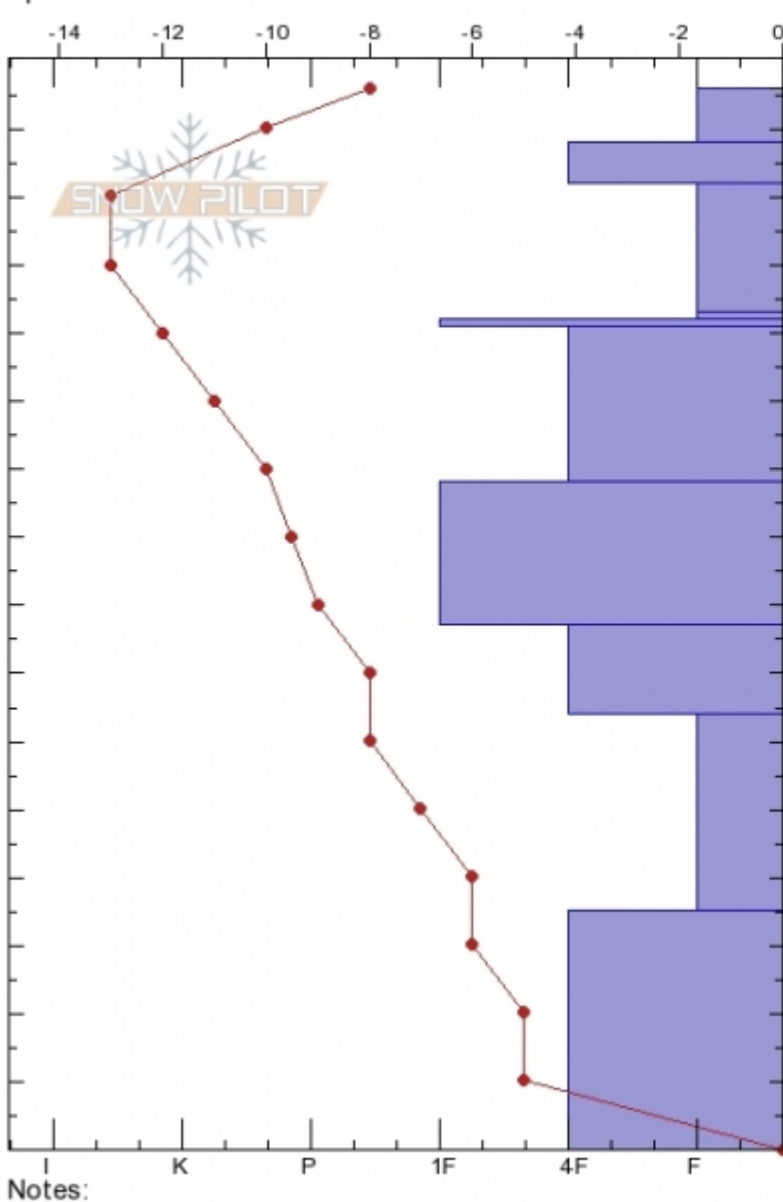

Green Lake
 Cooke City
 MT
 Elevation: 9800 ft
 Aspect: 235°
 Specifics:

Logan DeMarcus
 Tue Jan 8 14:45 2019
 Co-ord: 45.10110N, -109.89920W
 Slope Angle: 27°
 Wind Loading: previous

Stability: **Poor**
 Air Temperature: -5°C
 Sky Cover: **CLR**
 Precipitation: **NO**
 Wind: **SW Light Breeze**

HS156 PS15
 Stability Test Notes

Layer No
 122-123: P

Form	Crystal Size	Moisture	ρ kg/m ³	Stability tests
/	2	D		STE @148cm
/	2	D		ECTN12 @148cm
/	1.5	D		ECTN30 @135cm
/	1.5	D		CT13 @135cm
V	2	D		ECTN22 @122cm
⊙	1	D		CT23, SC @122cm
				STE @122cm
□	1.5	D		ECTP24 @110cm
				STE @98cm
•	1	D		
•	1	D		
⊖	2	D		
^	3	D		
				STM @0cm
				CT23 @0cm