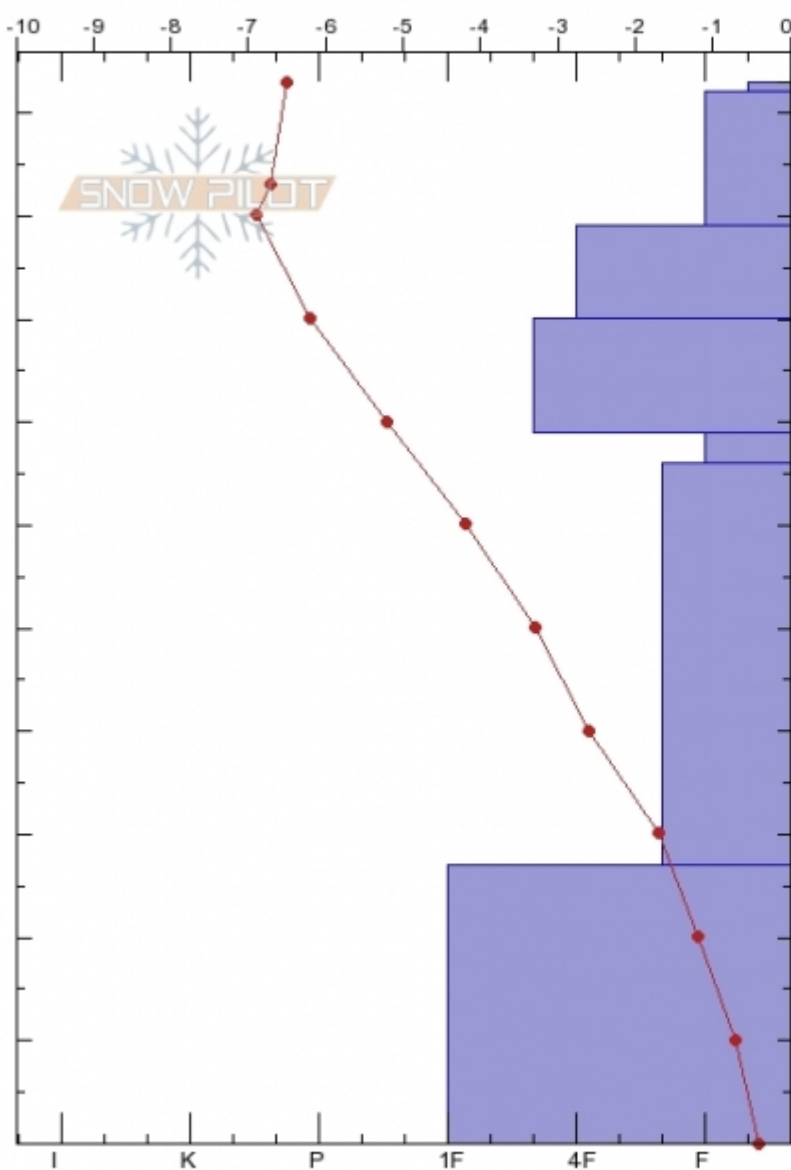

Middle Basin, SS Bowl
Madison Range-N
MT
 Elevation: **9228 ft**
 Aspect: **120°**

Alex Marienthal
Sat Jan 5 11:23 2019
 Co-ord: **45.32643N, -111.38188W**
 Slope Angle: **27°**
 Wind Loading: **no**

Stability: **Fair**
 Air Temperature: **-6°C**
 Sky Cover: **FEW**
 Precipitation: **NO**
 Wind: **S Moderate**

HS103 PF90
Stability Test Notes

Layer No
66-69: Pro

Specifics: Collapsing, localized; Cracking; Recent activity on similar slopes; Recent activity on different slopes; Ski tracks on slope

Form	Crystal Size	Moisture	ρ kg/m ³	Stability tests
V	6-8	D		
/	0.5-1	D		ECTN10 @89cm
•	0.5-1	D		
⊖	0.5-1			ECTN22 @69cm
□ (⊖)	0.3-1	D		PST25/100 (End) @69cm
⊖	0.5-2	D		CT18, Q1 @69cm
⊖	1-2	D		STE @63cm
				STM @0cm

Notes:

Advisory Region
 Northern Madison
 Longitude
 -111.38W
 Latitude
 45.33N
 Northern Madison, 2019-01-06