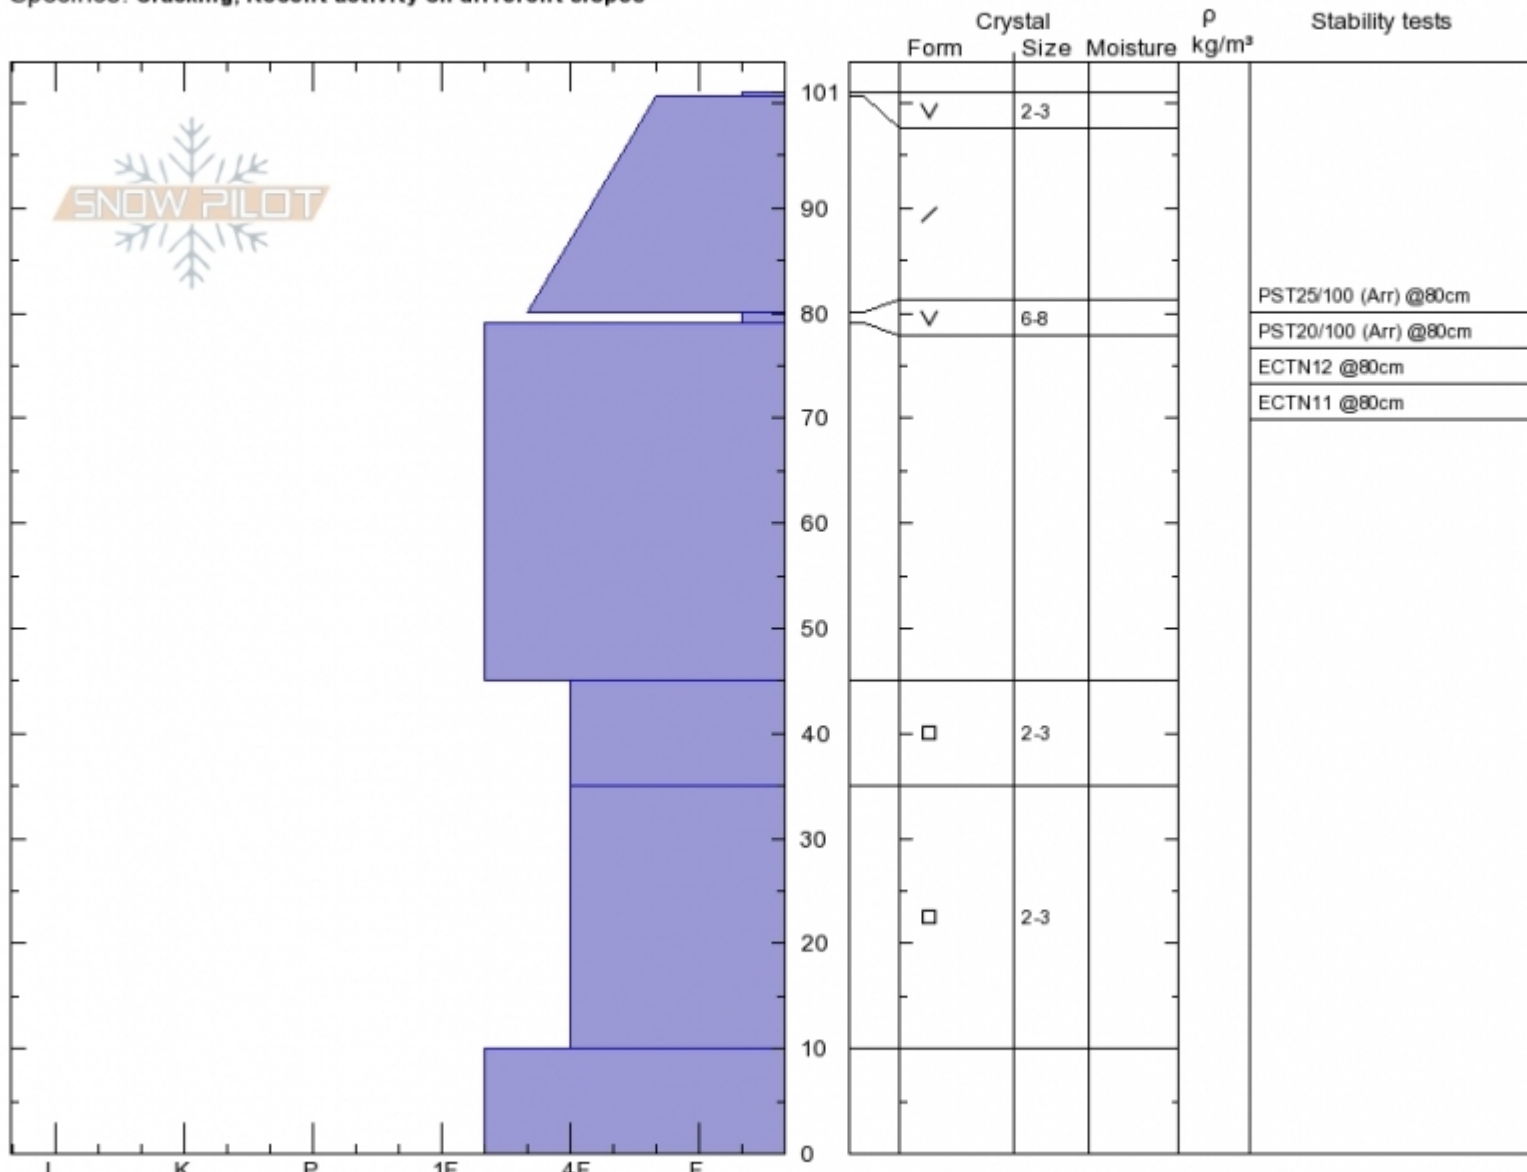

Cabin/Tepee Creek
 Madison Range-S
 MT
 Elevation: 9339 ft
 Aspect: 80°
 Specifics: Cracking; Recent activity on different slopes

Alex Marienthal
 Thu Jan 10 11:00 2019
 Co-ord: 44.88838N, -111.18334W
 Slope Angle: 18°
 Wind Loading: no

Stability: Fair
 Air Temperature:
 Sky Cover: BKN
 Precipitation: NO
 Wind: Calm

HS101 PF90
 Stability Test Notes

Layer No

Notes: Added (doubled) slab on one PST column and it collapsed/propagated under the additional weight as it was added (0/100 end @ 80cm)