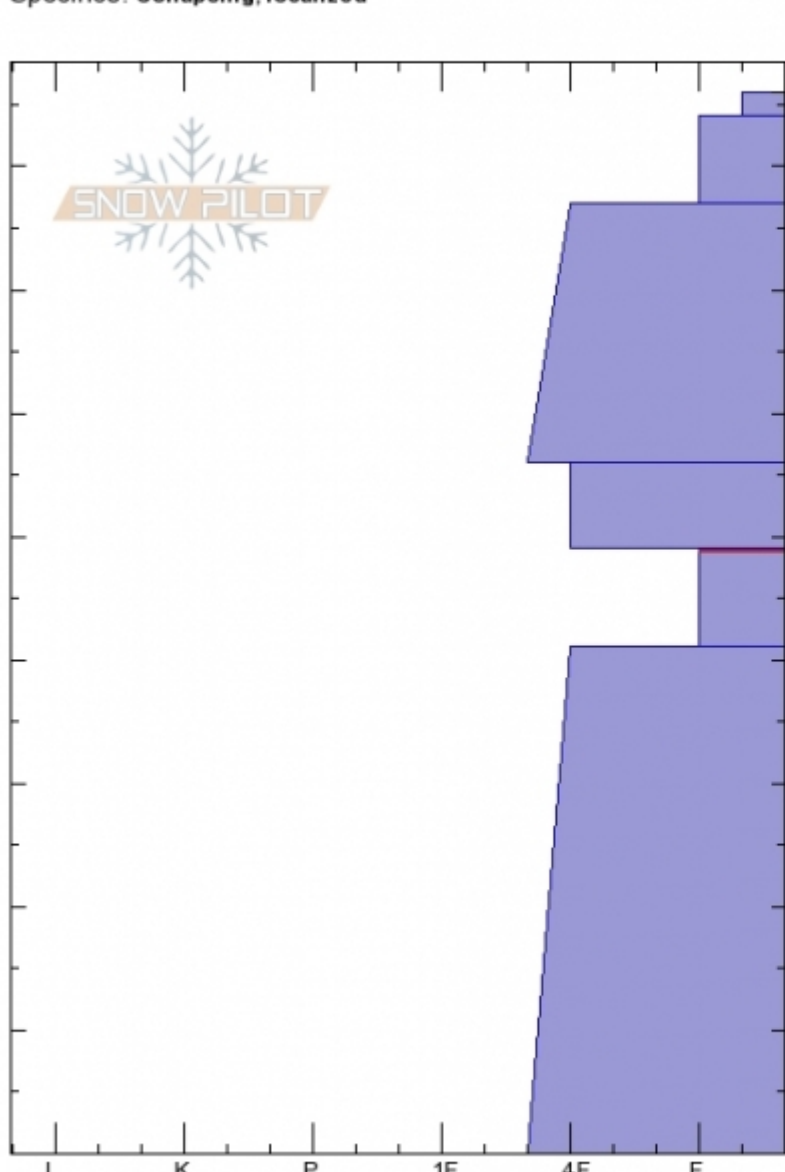

Yellow Mountain, SE
 Madison Range-N
 MT
 Elevation: 9200 ft
 Aspect: 40°
 Specifics: Collapsing, localized

Eric Knoff
 Sat Jan 12 11:34 2019
 Co-ord: 45.29706N, -111.32021W
 Slope Angle: 25°
 Wind Loading:

Stability: Fair
 Air Temperature: 0°C
 Sky Cover: CLR
 Precipitation: NO
 Wind: Calm

HS86
 Stability Test Notes

Layer No
 41-49: Pr

Form	Crystal Size	Moisture	ρ kg/m ³	Stability tests
☐	0.5-1			
/				
⊖	1-1.5			
☐	1-2			
⊖				

PST31/100 (End) @48cm
 ECTN24 @48cm
 ECTN26 @48cm

Notes: Poor structure, but improving stability. CPST 25/100 end

Advisory Region
 Northern Madison
 Longitude
 -111.32W
 Latitude
 45.30N
 Northern Madison, 2019-01-15