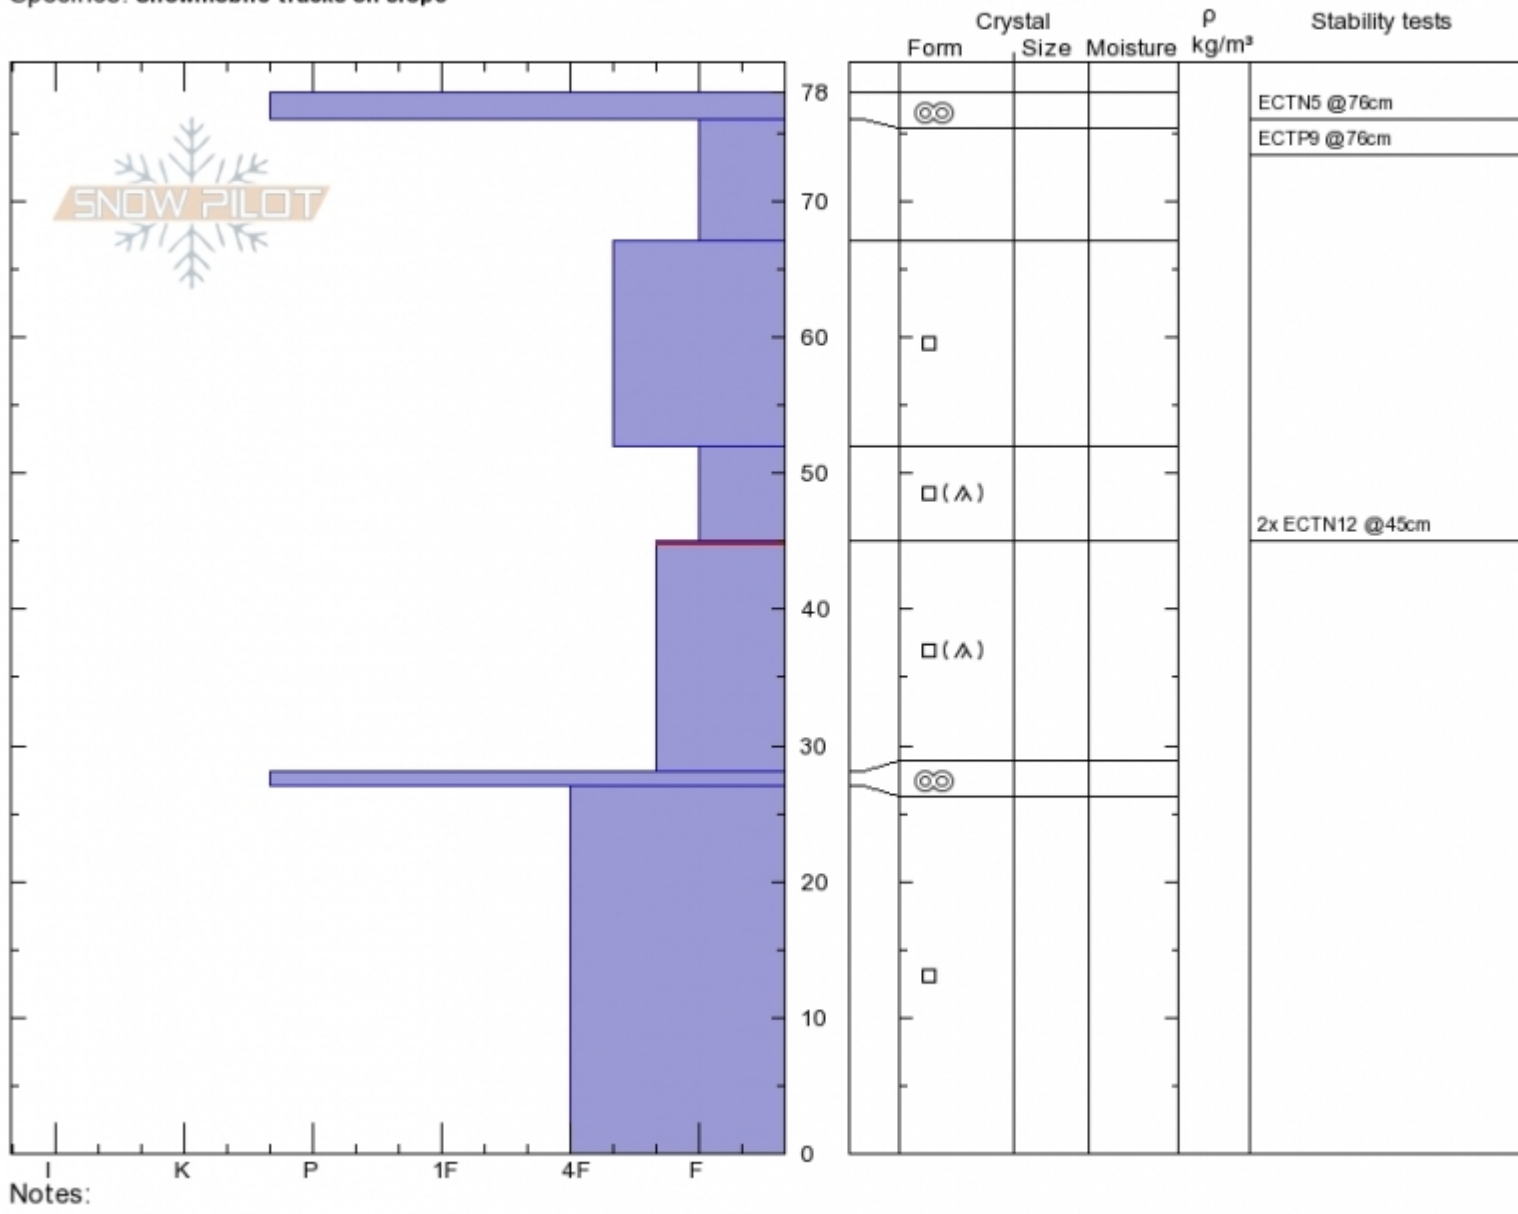

Wilderness Boundary
 Madison Range-S
 MT
 Elevation: 8780 ft
 Aspect: 230°
 Specifics: Snowmobile tracks on slope

Doug Chabot-Admin
 Tue Jan 15 11:00 2019
 Co-ord: 44.97681N, -111.35960W
 Slope Angle: 32°
 Wind Loading:

Stability: **Good**
 Air Temperature: -6°C
 Sky Cover: **SCT**
 Precipitation: **NO**
 Wind:

HS78 PF78
 Stability Test Notes

Layer No
 28-45: Pro

Advisory Region
 Southern Madison
 Southern Madison, 2019-01-16