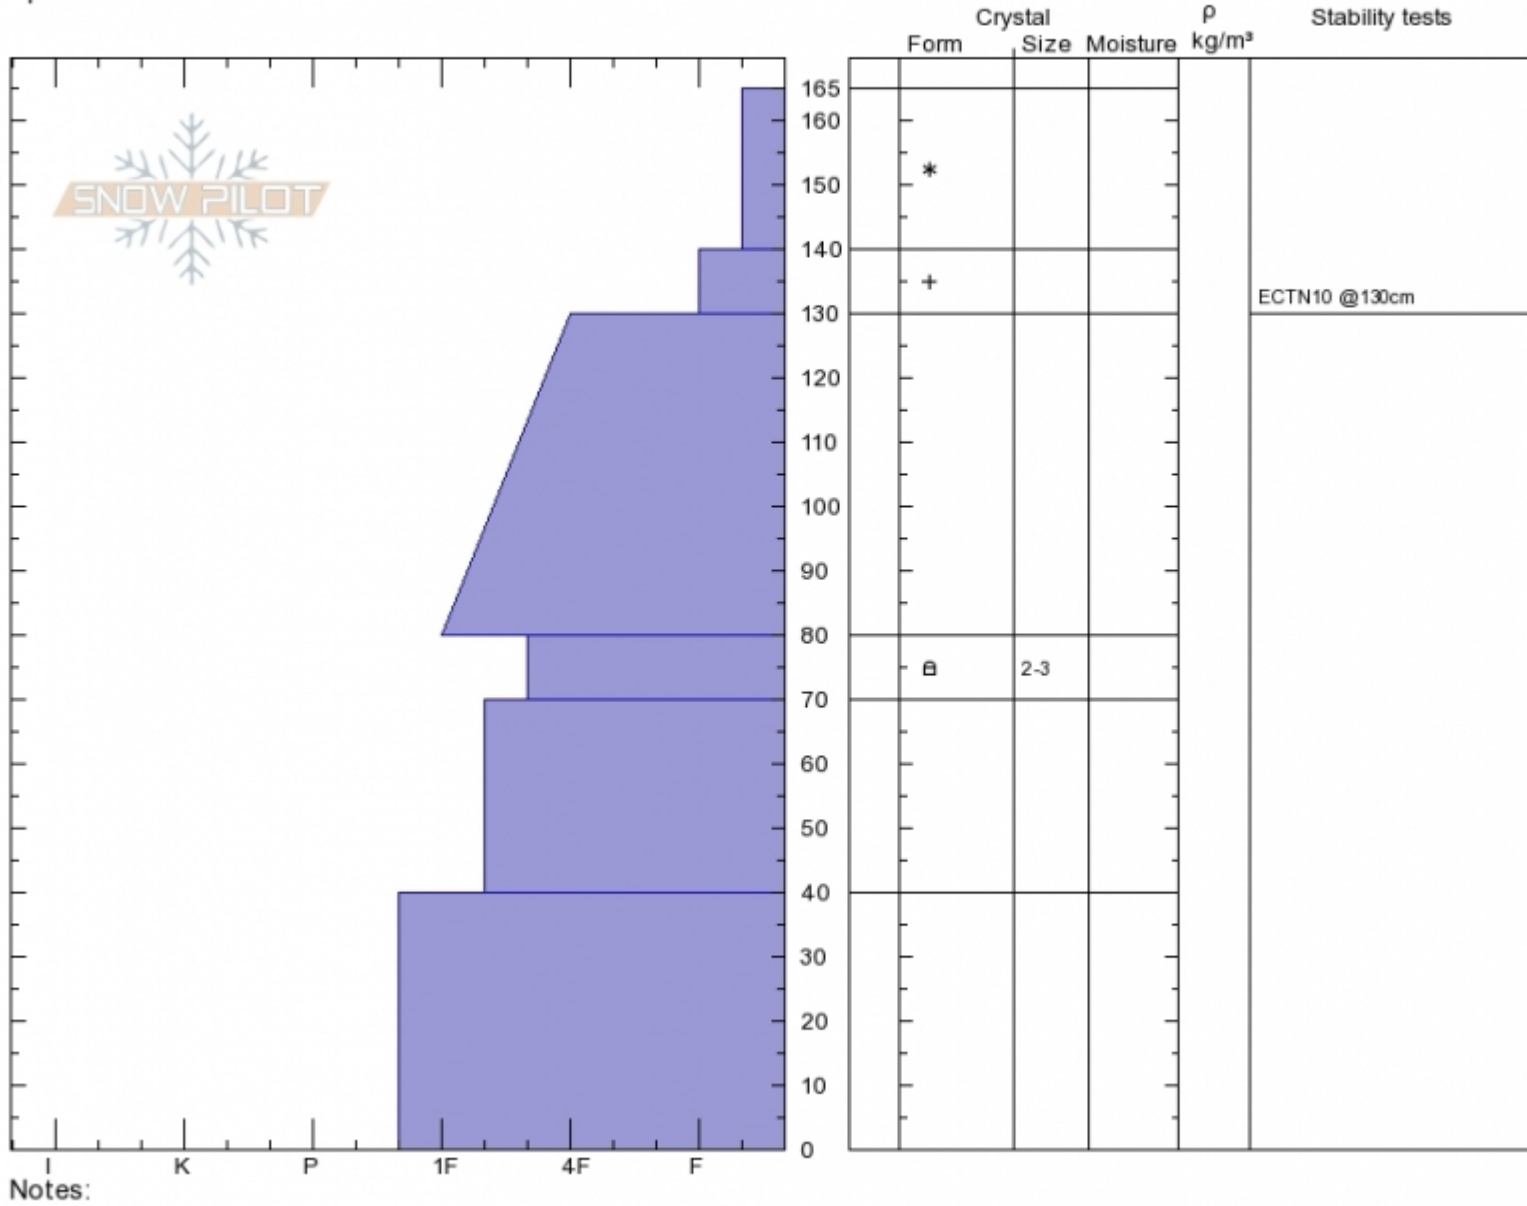

Henderson/Petersons  
 Cooke City  
 MT  
 Elevation: 9360 ft  
 Aspect: 37°  
 Specifics:

Alex Marienthal  
 Sat Jan 19 12:40 2019  
 Co-ord: 45.04732N, -109.92216W  
 Slope Angle: 23°  
 Wind Loading:

Stability: **Good**  
 Air Temperature:  
 Sky Cover: **OVC**  
 Precipitation: **S2**  
 Wind: **SW Light Breeze**

HS165  
 Stability Test Notes

Layer No

Advisory Region  
 Cooke City  
 Cooke City, 2019-01-21