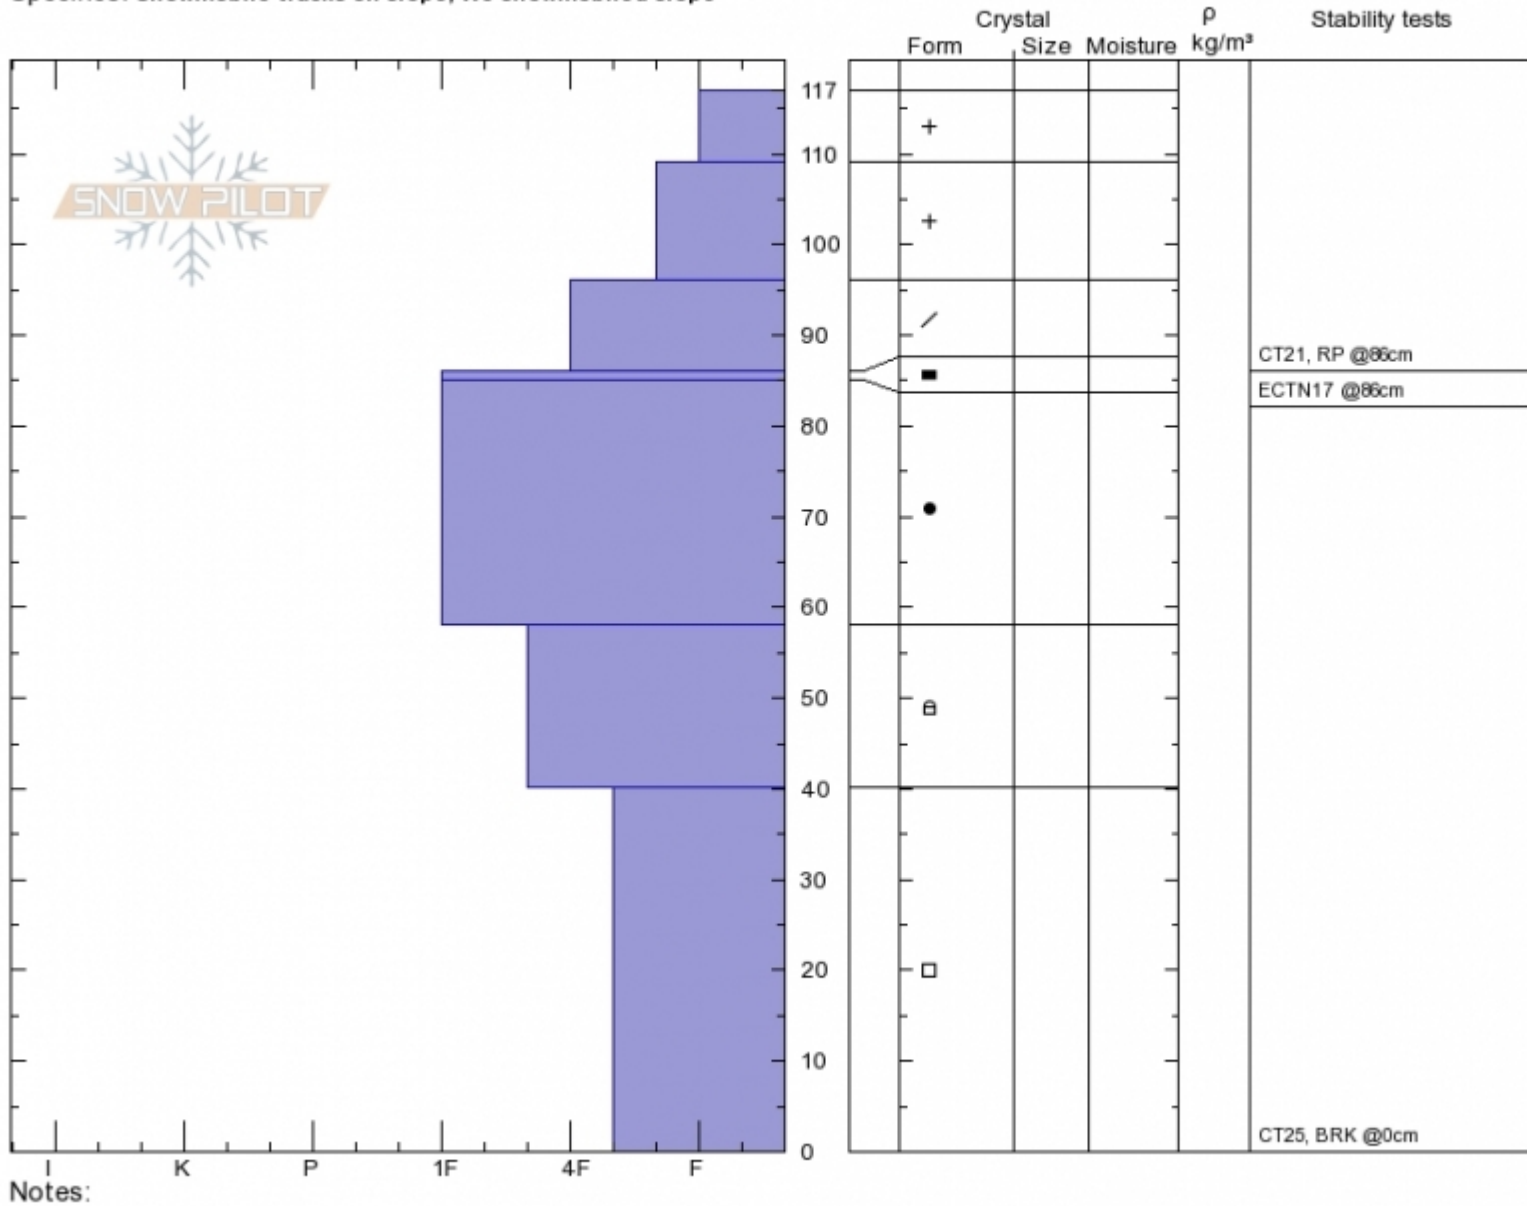

Teepee Basin
Madison Range-S
MT
 Elevation: **8850 ft**
 Aspect: **110°**
 Specifics: **Snowmobile tracks on slope; We snowmobiled slope**

Ian Hoyer
Thu Jan 31 12:00 2019
 Co-ord: **44.91262N, -111.17925W**
 Slope Angle: **30°**
 Wind Loading:

Stability: **Fair**
 Air Temperature:
 Sky Cover: **SCT**
 Precipitation: **NO**
 Wind: **Calm**

HS117 PF30
Stability Test Notes

Layer No

Advisory Region
 Southern Madison
 Southern Madison, 2019-02-01