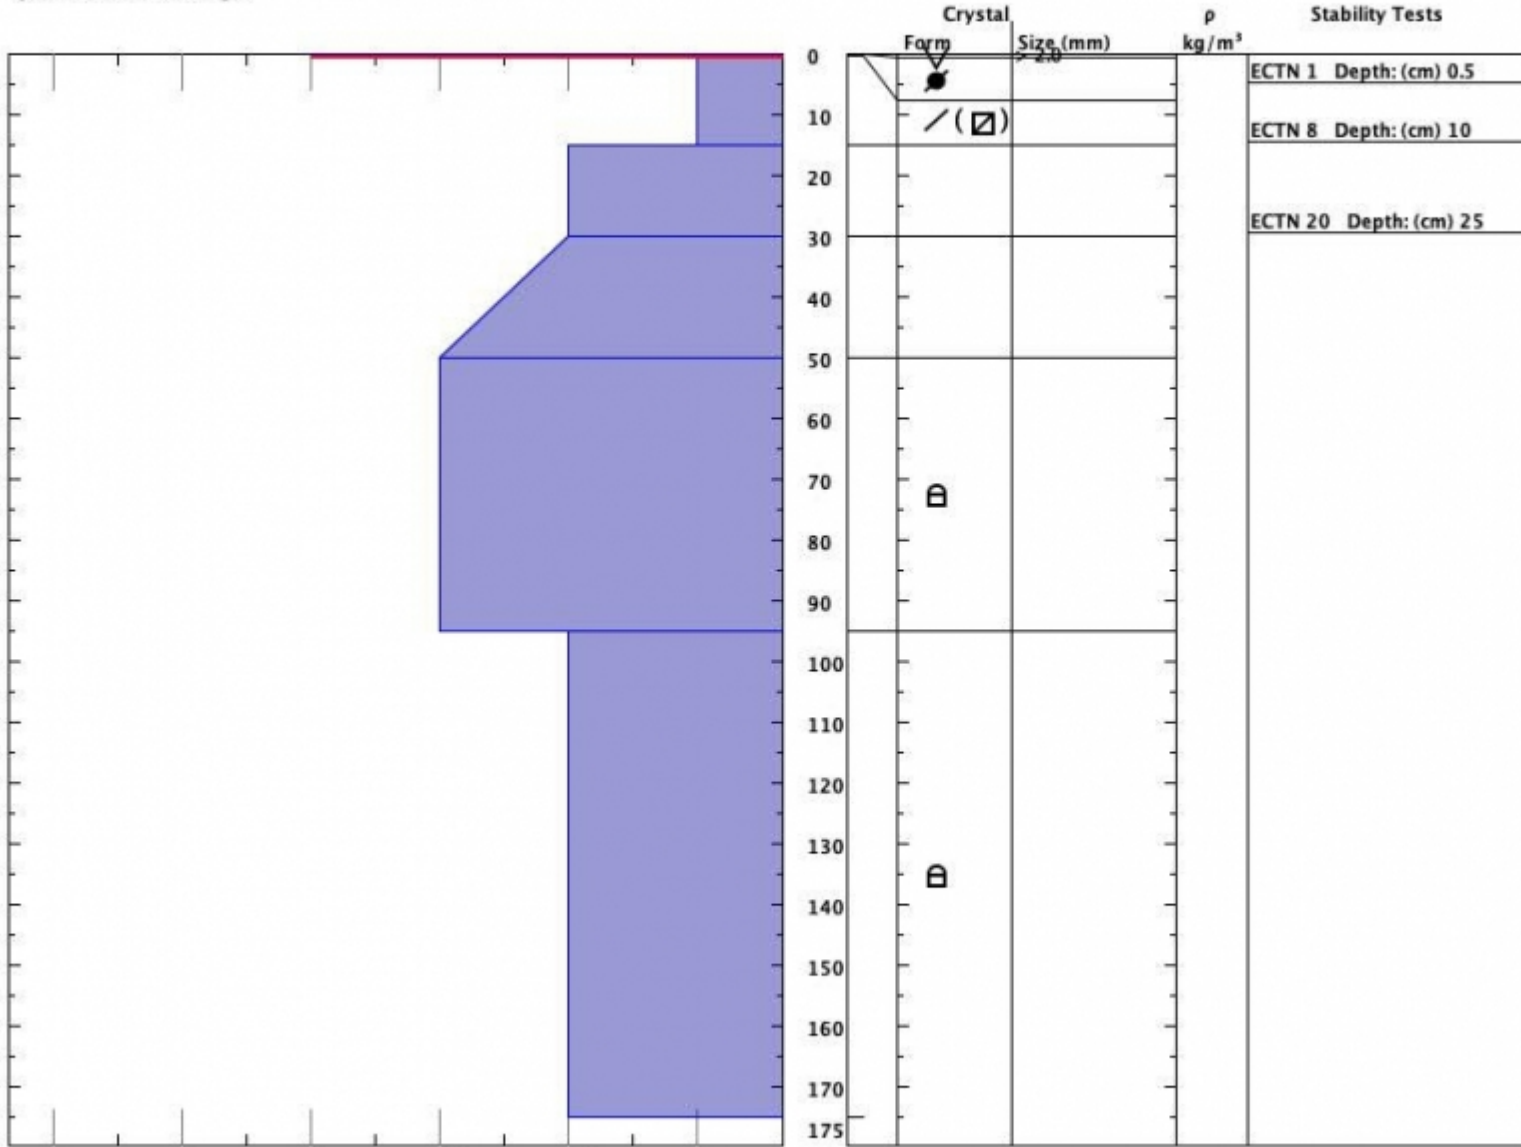

Snow Pit Profile
Republic Mtn
, MT
 Elevation (m) 9470
 Aspect: 90
 Specifics: We skied slope.

Observer: Gary Kuehn
 Thu Jan 31 13:30:00 MST 2019
 Co-ord: 45.00523 N -109.94467 W
 Slope: 21
 Wind loading: previous

Stability on similar slopes: Good
 Air Temperature: C
 Sky Cover: sky 8/8 covered
 Precipitation: Snow < 0.5 cm/hr
 Wind: E Light Breeze

PF10 H5175
 Stability Test Notes:
 0.1-0.5: Pr
 0.5: next day SH was 2-6mm
 95-175: by

Notes: PB 30 cm; SH 2-3mm; previous wind load from W; cloud base ~9800' and from obs this day and next rime occurred from E1/4; next day 1st feb: SH was preserved, now 3-6mm and made existing skin track difficult. Expect/hope winds and warm temps night 1st and 2nd redistributed SH