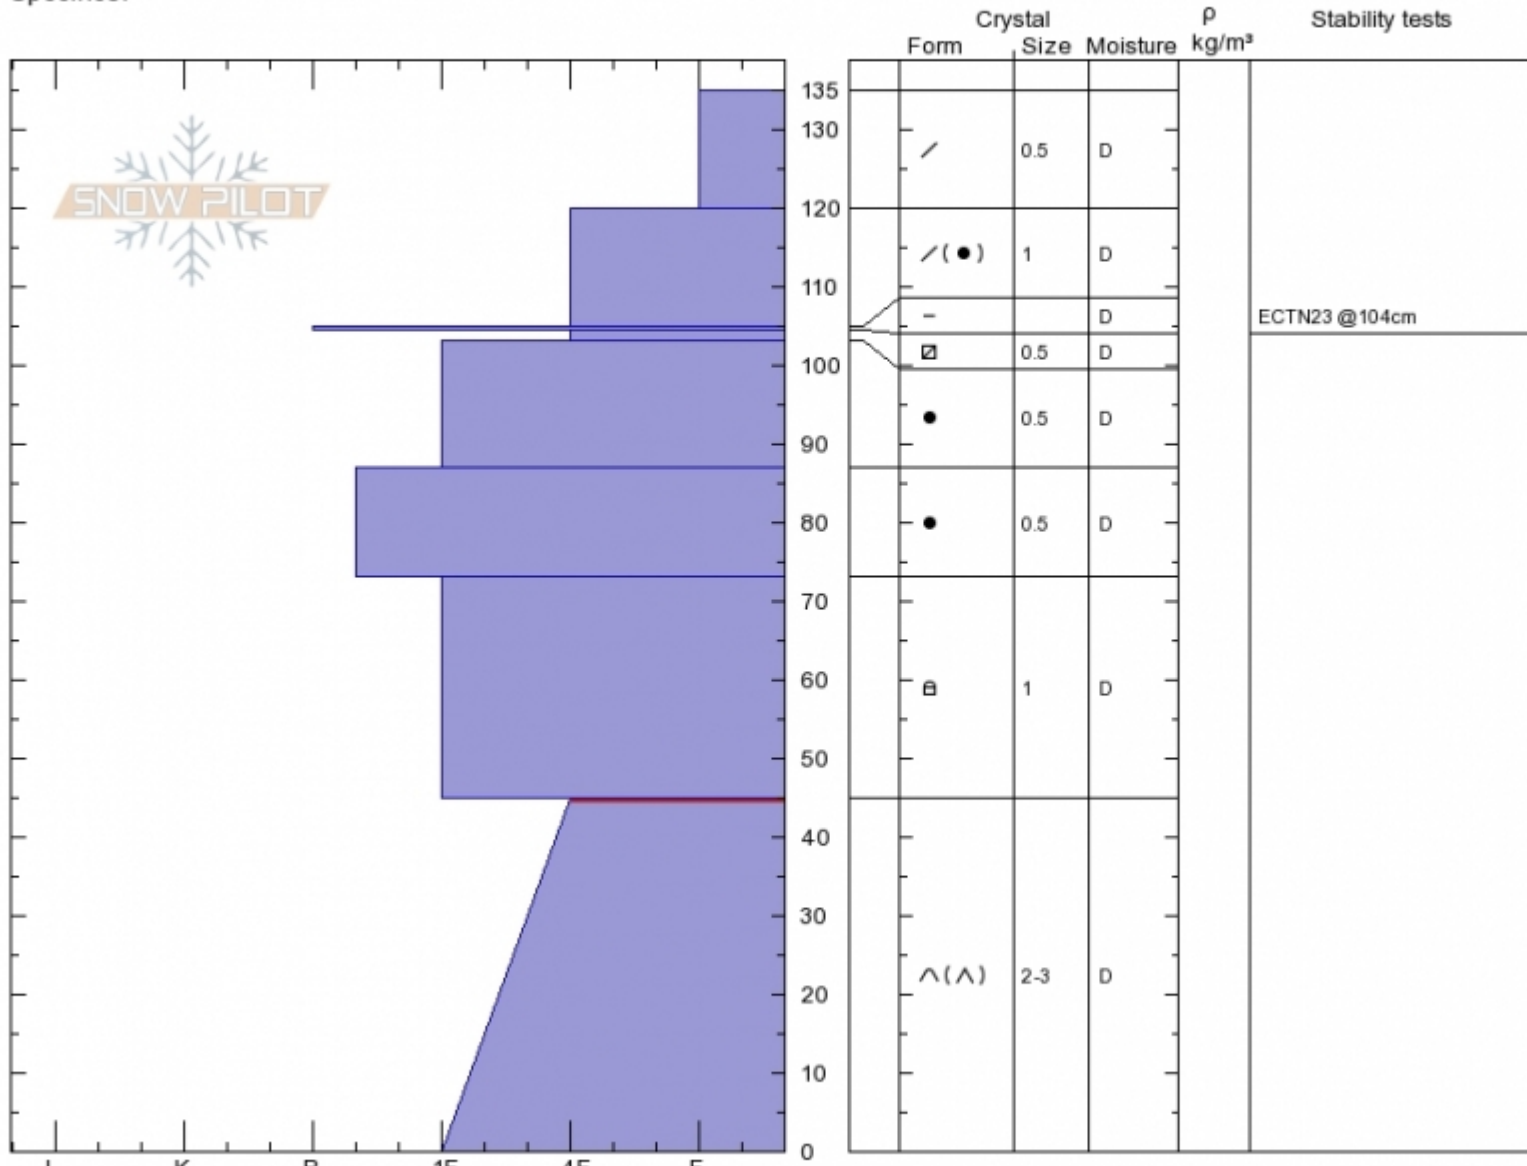

Ellis - Low  
 Gallatin Range-N  
 MT  
 Elevation: 2440 m  
 Aspect: 75°  
 Specifics:

Karl Birkeland  
 Wed Feb 13 10:30 2019  
 Co-ord: 46.29380N, -112.01000W  
 Slope Angle: 28°  
 Wind Loading: no

Stability: **Good**  
 Air Temperature: -5°C  
 Sky Cover: **BKN**  
 Precipitation: **NO**  
 Wind: **SW Light Breeze**

HS135  
 Stability Test Notes

Layer No  
 0-45: Prof

Notes: Pit with D. Chabot and D. Kaveney. Much more stable than 2 weeks ago!  
 ECTN 35 at 45 cm after removing the column down to around 80 cm.