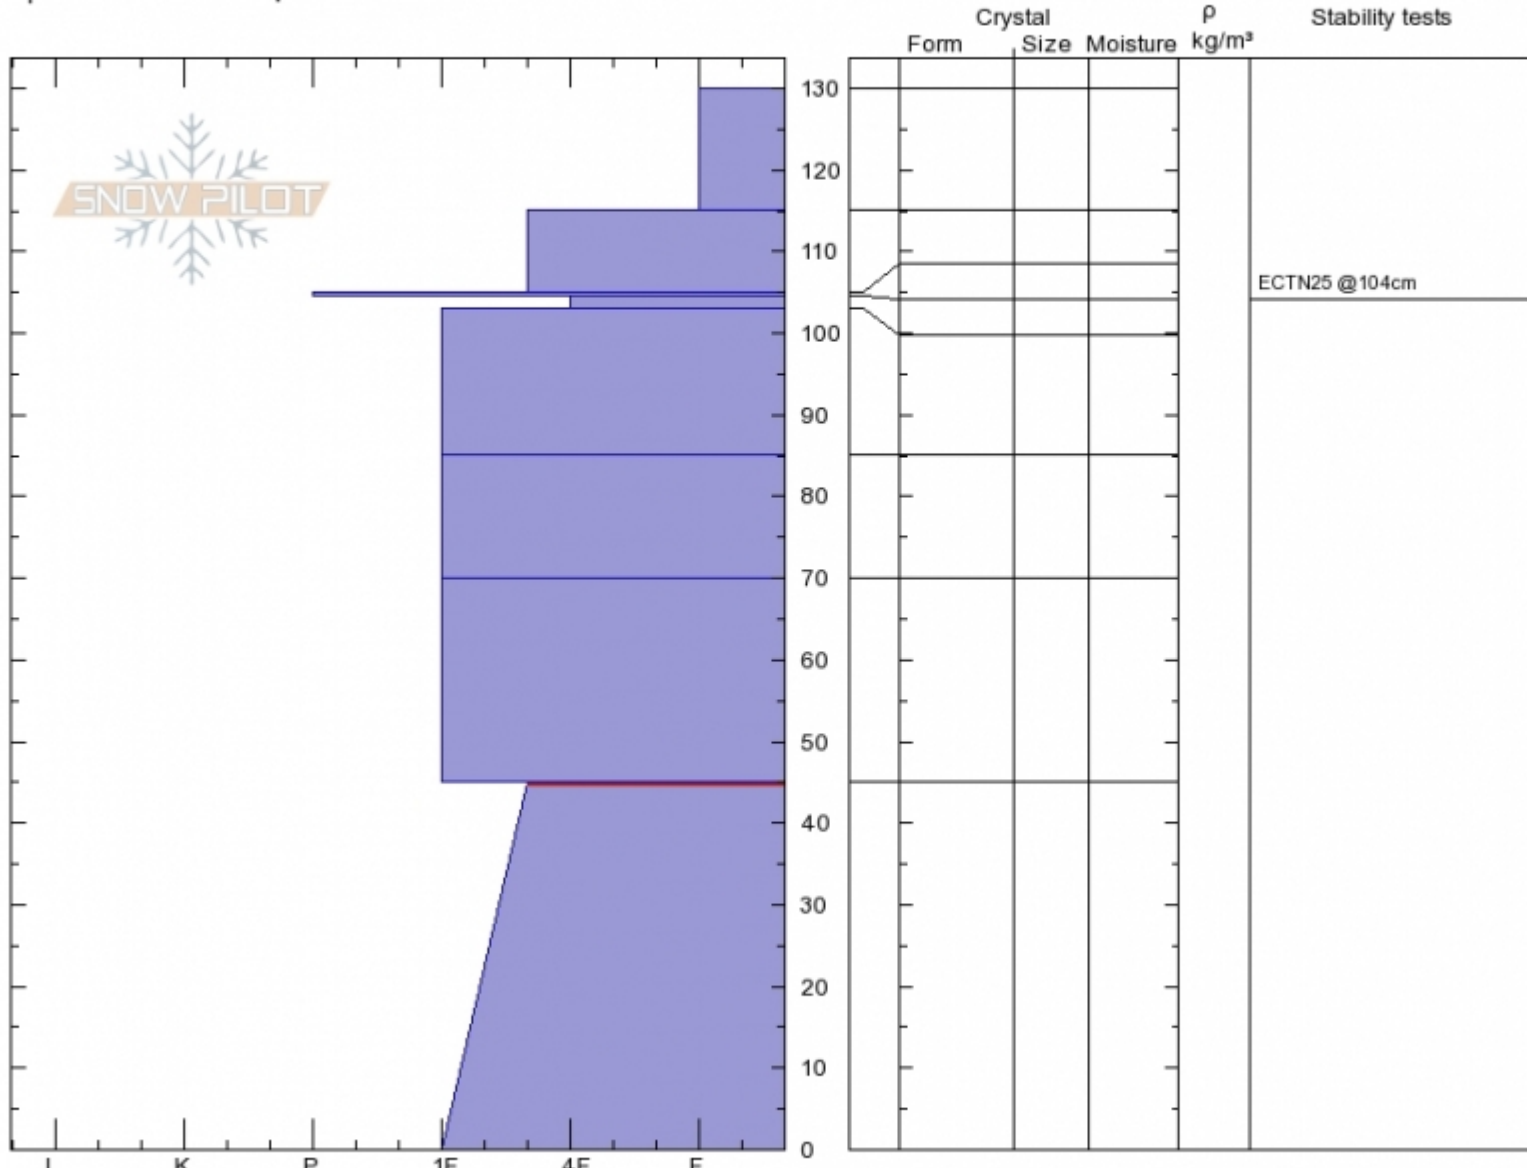

Ellis - Burn
 Gallatin Range-N
 MT
 Elevation: 2500 m
 Aspect: 80°
 Specifics: We skied slope

Karl Birkeland
 Wed Feb 13 11:15 2019
 Co-ord: 45.57221N, -110.94726W
 Slope Angle: 28°
 Wind Loading: no

Stability: **Good**
 Air Temperature:
 Sky Cover: **BKN**
 Precipitation: **NO**
 Wind: **SW Calm**

HS130
 Stability Test Notes

Layer No
 0-45: Pro

Notes: Quick pit with D. Chabot and D. Kaveney. Similar structure to the pit we dug just down the ridge and prior to this one. Snowpack
 skied the slope.

Advisory Region
 Northern Gallatin
 Northern Gallatin, 2019-02-14