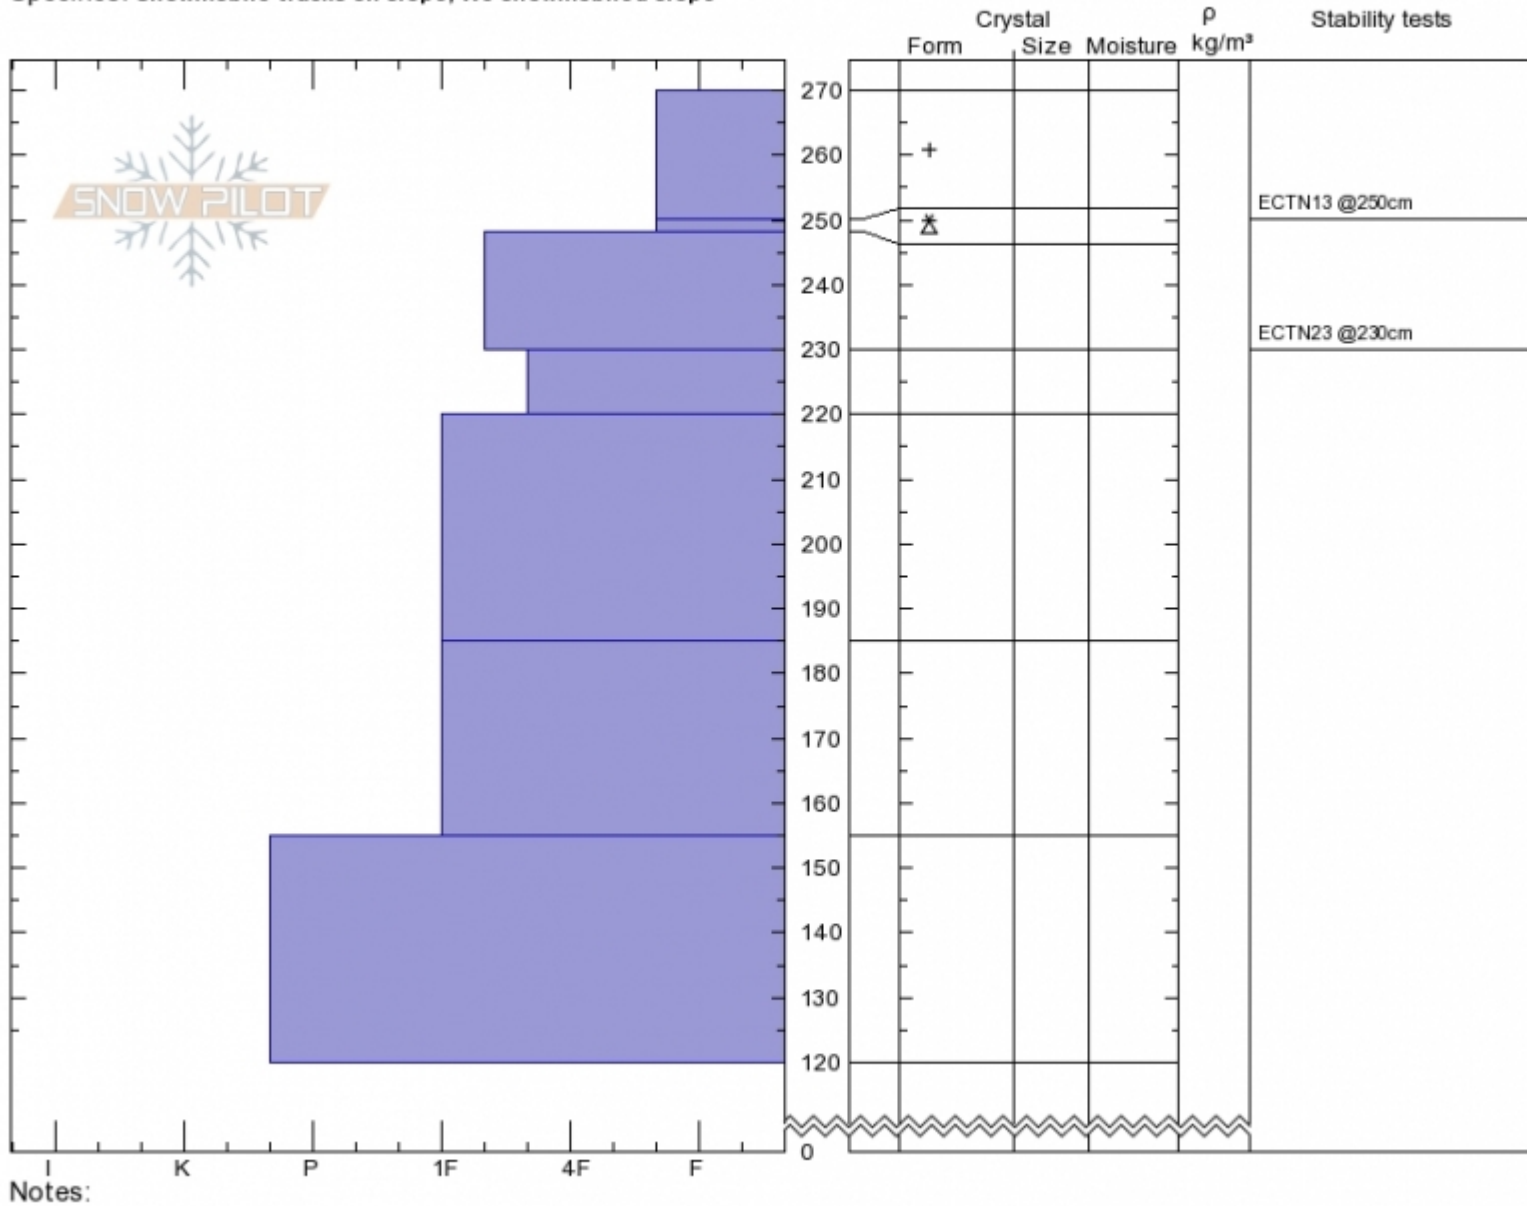

**Wolverine - Cooke City** Ian Hoyer  
**Cooke City** Sun Feb 17 13:30 2019  
**MT** Co-ord: **45.05652N, -109.99549W**  
 Elevation: **900 ft** Slope Angle: **31°**  
 Aspect: **60°** Wind Loading: **previous**  
 Specifics: **Snowmobile tracks on slope; We snowmobiled slope**

Stability: **Good**  
 Air Temperature:  
 Sky Cover: **OVC**  
 Precipitation: **NO**  
 Wind: **Calm**

**HS270 PF30**  
**Stability Test Notes**

Layer No

Advisory Region  
 Cooke City  
 Longitude  
 -110.00W  
 Latitude  
 45.06N  
 Cooke City, 2019-02-17