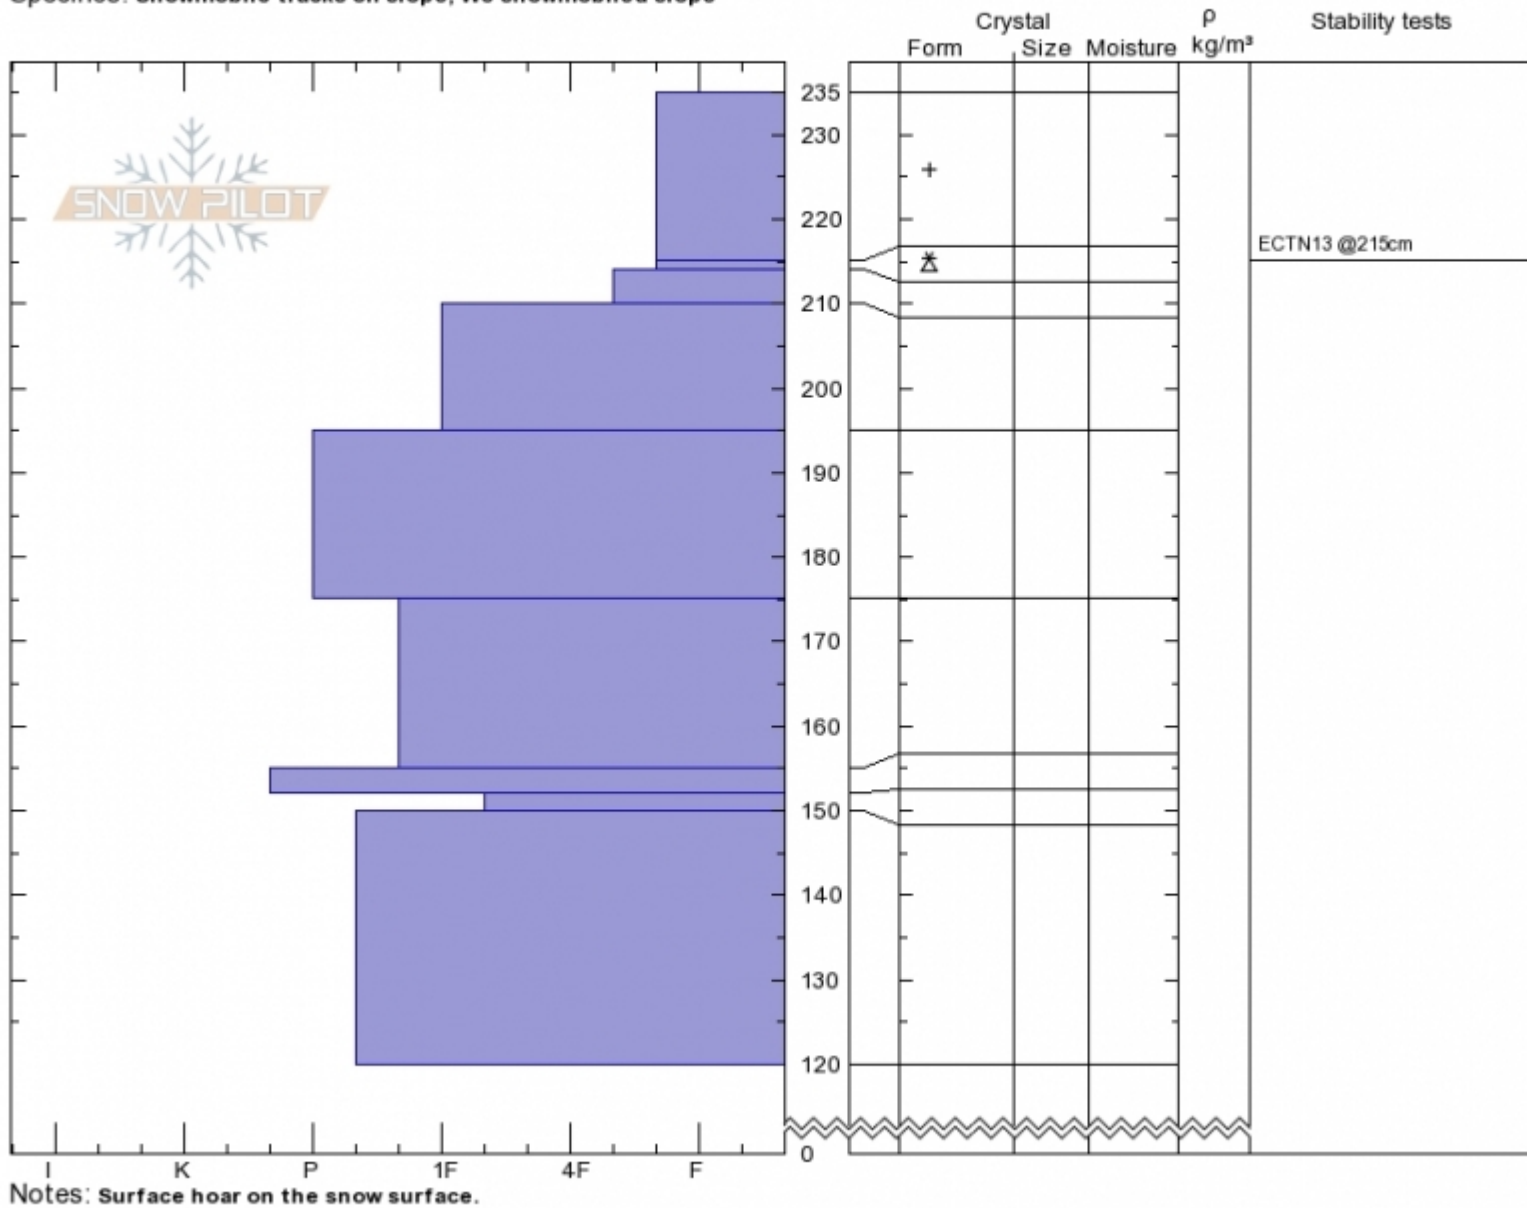

**Crown Butte**  
**Cooke City**  
**MT**  
 Elevation: **9600 ft**  
 Aspect: **138°**  
 Specifics: **Snowmobile tracks on slope; We snowmobiled slope**

**Ian Hoyer**  
**Mon Feb 18 09:00 2019**  
 Co-ord: **45.04981N, -109.96120W**  
 Slope Angle: **15°**  
 Wind Loading: **previous**

Stability: **Good**  
 Air Temperature:  
 Sky Cover: **CLR**  
 Precipitation: **NO**  
 Wind: **Calm**

**HS235 PF30**  
**Stability Test Notes**

Layer No  
**214-215: F**

Advisory Region  
 Cooke City  
 Longitude  
 -109.96W  
 Latitude  
 45.05N  
 Cooke City, 2019-02-18