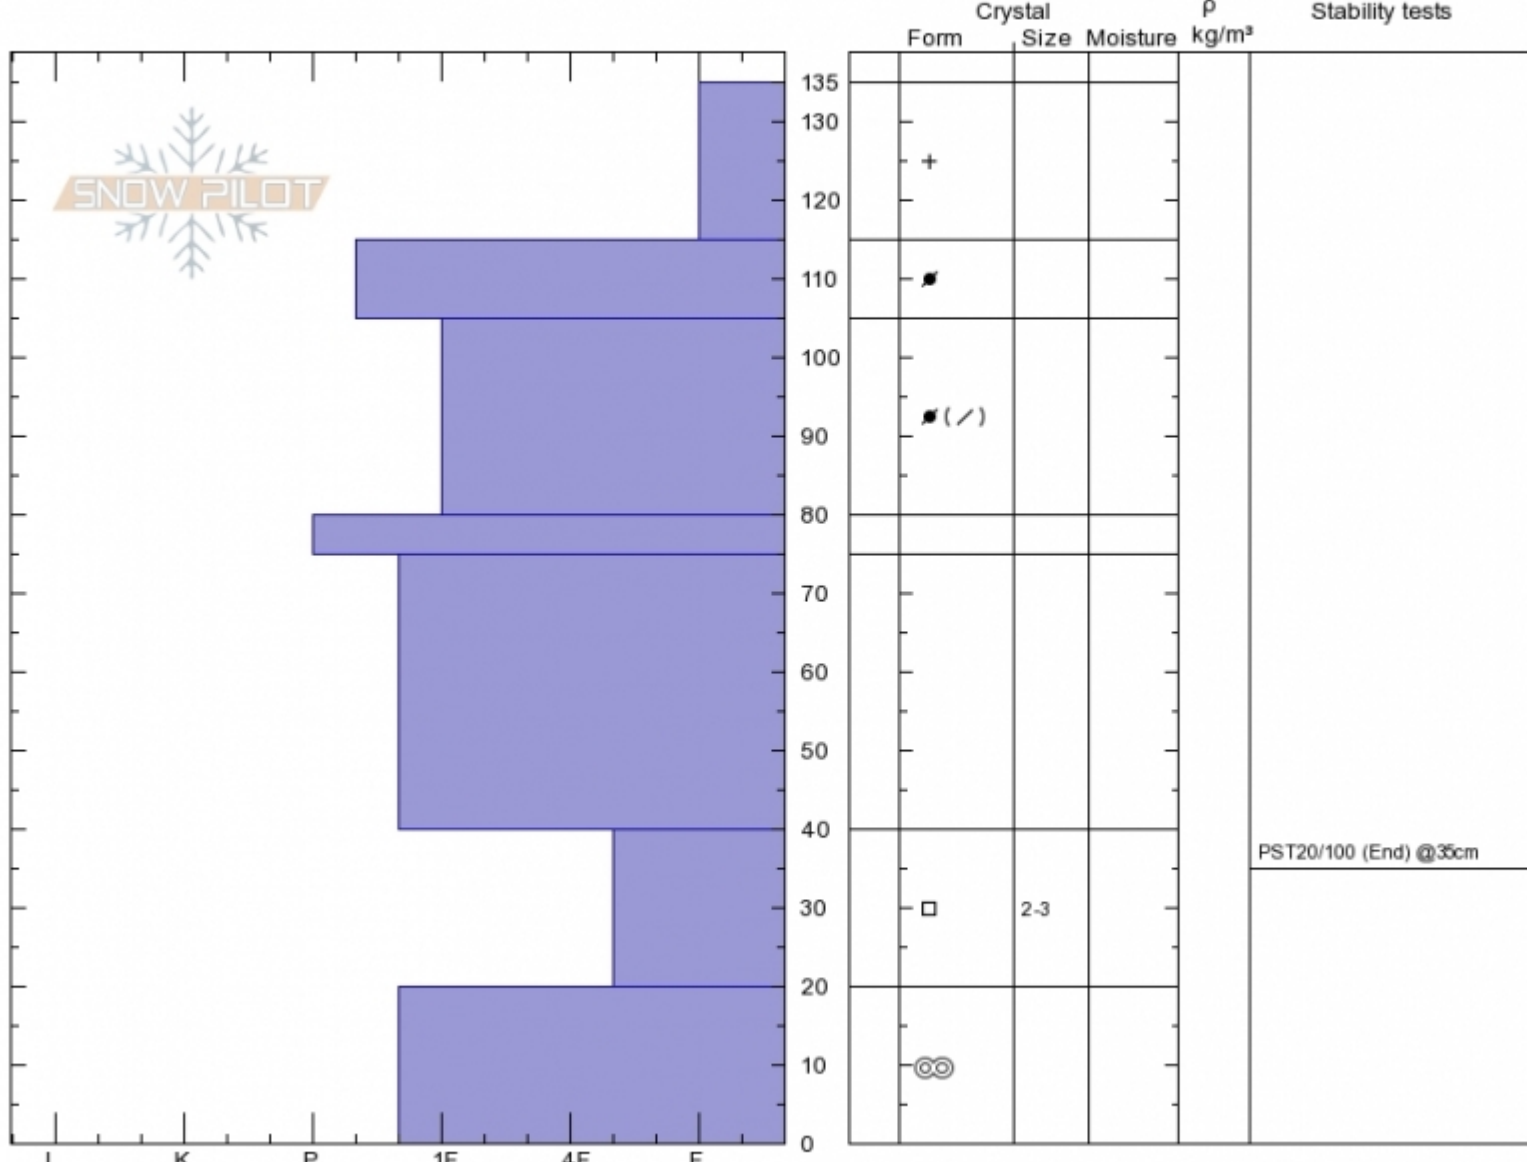

**BuckRidge Crown AMu**  
**Madison Range-N**  
**MT**  
 Elevation: **9346 ft**  
 Aspect: **100°**  
 Specifics: Pit is adjacent to avalanche: crown; Recent activity on similar slopes; Recent activity on different slopes; Snowmobile track

**Alex Marienthal**  
**Mon Feb 18 11:00 2019**  
 Co-ord: **45.17575N, -111.37260W**  
 Slope Angle: **38°**  
 Wind Loading: **previous**

Stability:  
 Air Temperature:  
 Sky Cover: **SCT**  
 Precipitation: **S-1**  
 Wind: **Calm**

**HS135**  
 Stability Test Notes

Layer No  
 20-40: Pr

Notes: Crown profile of snowmobile triggered avalanche on 2/17/19. AMu-R3-D2-O. None caught. Dug in average section of 2.5-5' deep c

Advisory Region  
 Northern Madison  
**Avalanche Details:** [Snowmobile-triggered avalanche on First Yellowmule](#)  
 Northern Madison, 2019-02-21