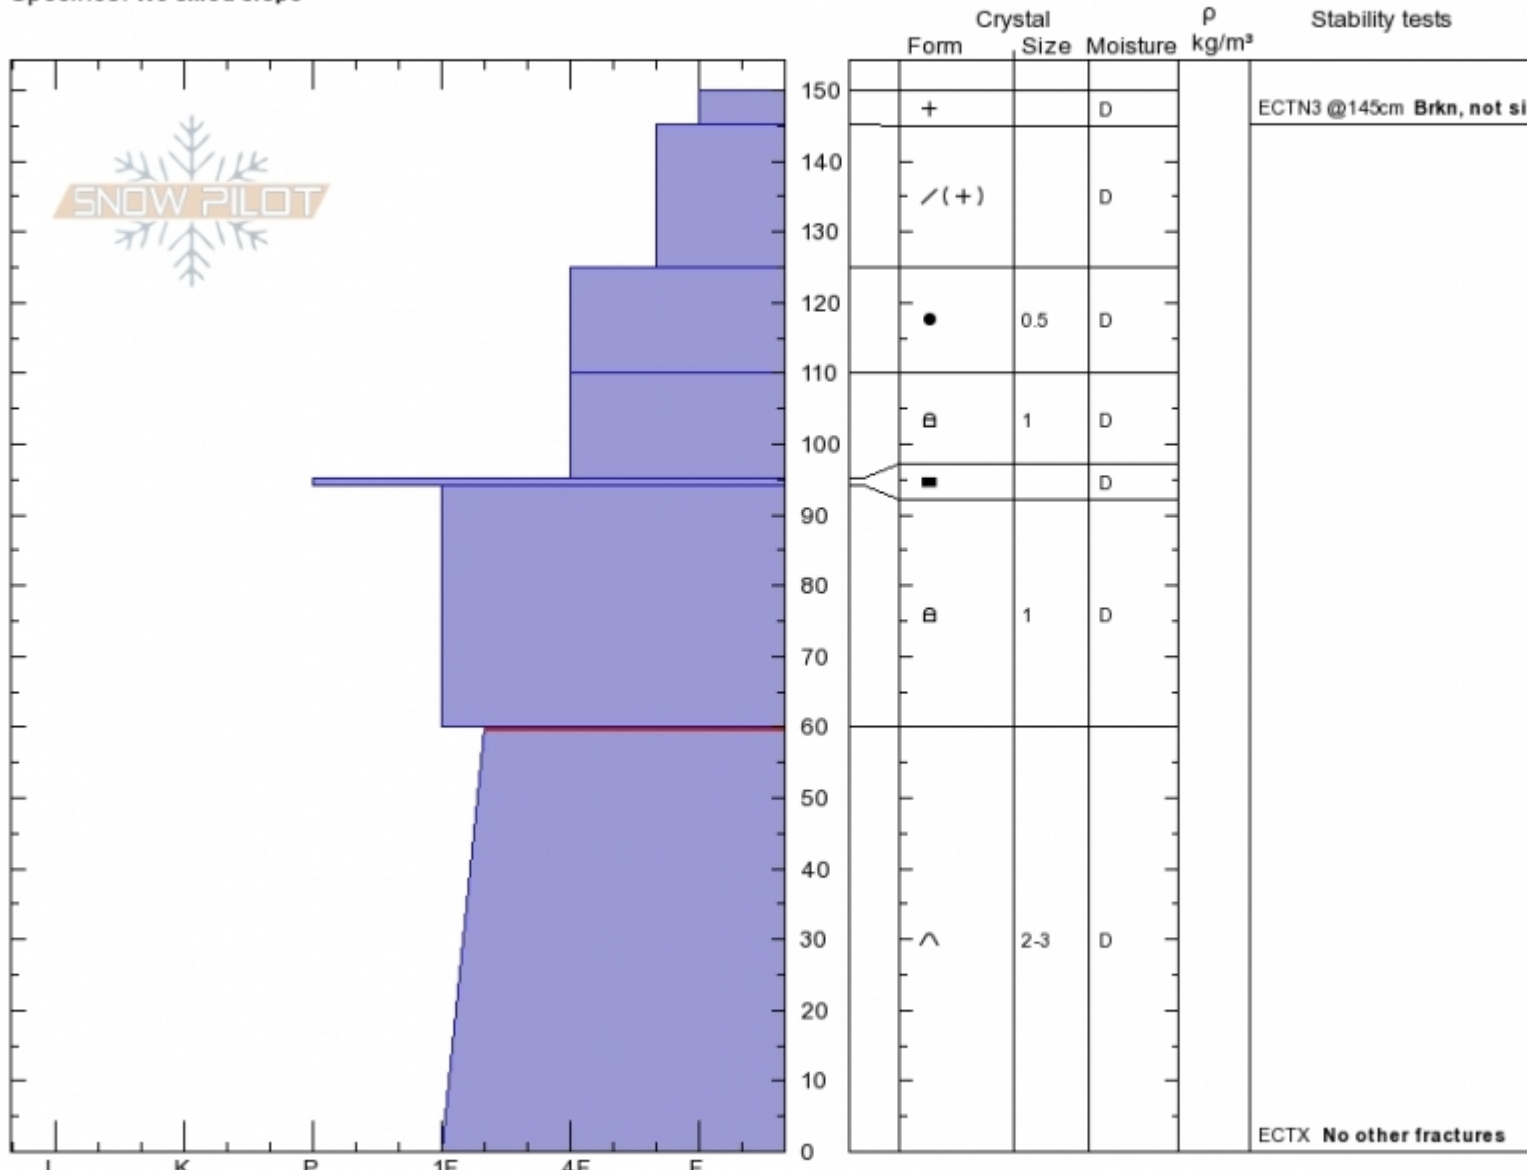

Mt Ellis Burn
Gallatin Range-N
MT
 Elevation: **2490 m**
 Aspect: **90°**
 Specifics: **We skied slope**

Karl Birkeland
Fri Mar 1 11:00 2019
 Co-ord: **45.57834N, -110.95410W**
 Slope Angle: **28°**
 Wind Loading: **no**

Stability: **Very Good**
 Air Temperature:
 Sky Cover: **SCT**
 Precipitation: **NO**
 Wind: **W Light Breeze**

HS150
Stability Test Notes
145: Brkn, not significant
0: No other fractures

Layer No
 0-60: Prob

Notes: Much less new snow (just 25 cm) than other nearby areas like the Bridgers or down near Big Sky.

Advisory Region
 Northern Gallatin
 Longitude
 -110.95W
 Latitude
 45.58N
 Northern Gallatin, 2019-03-01