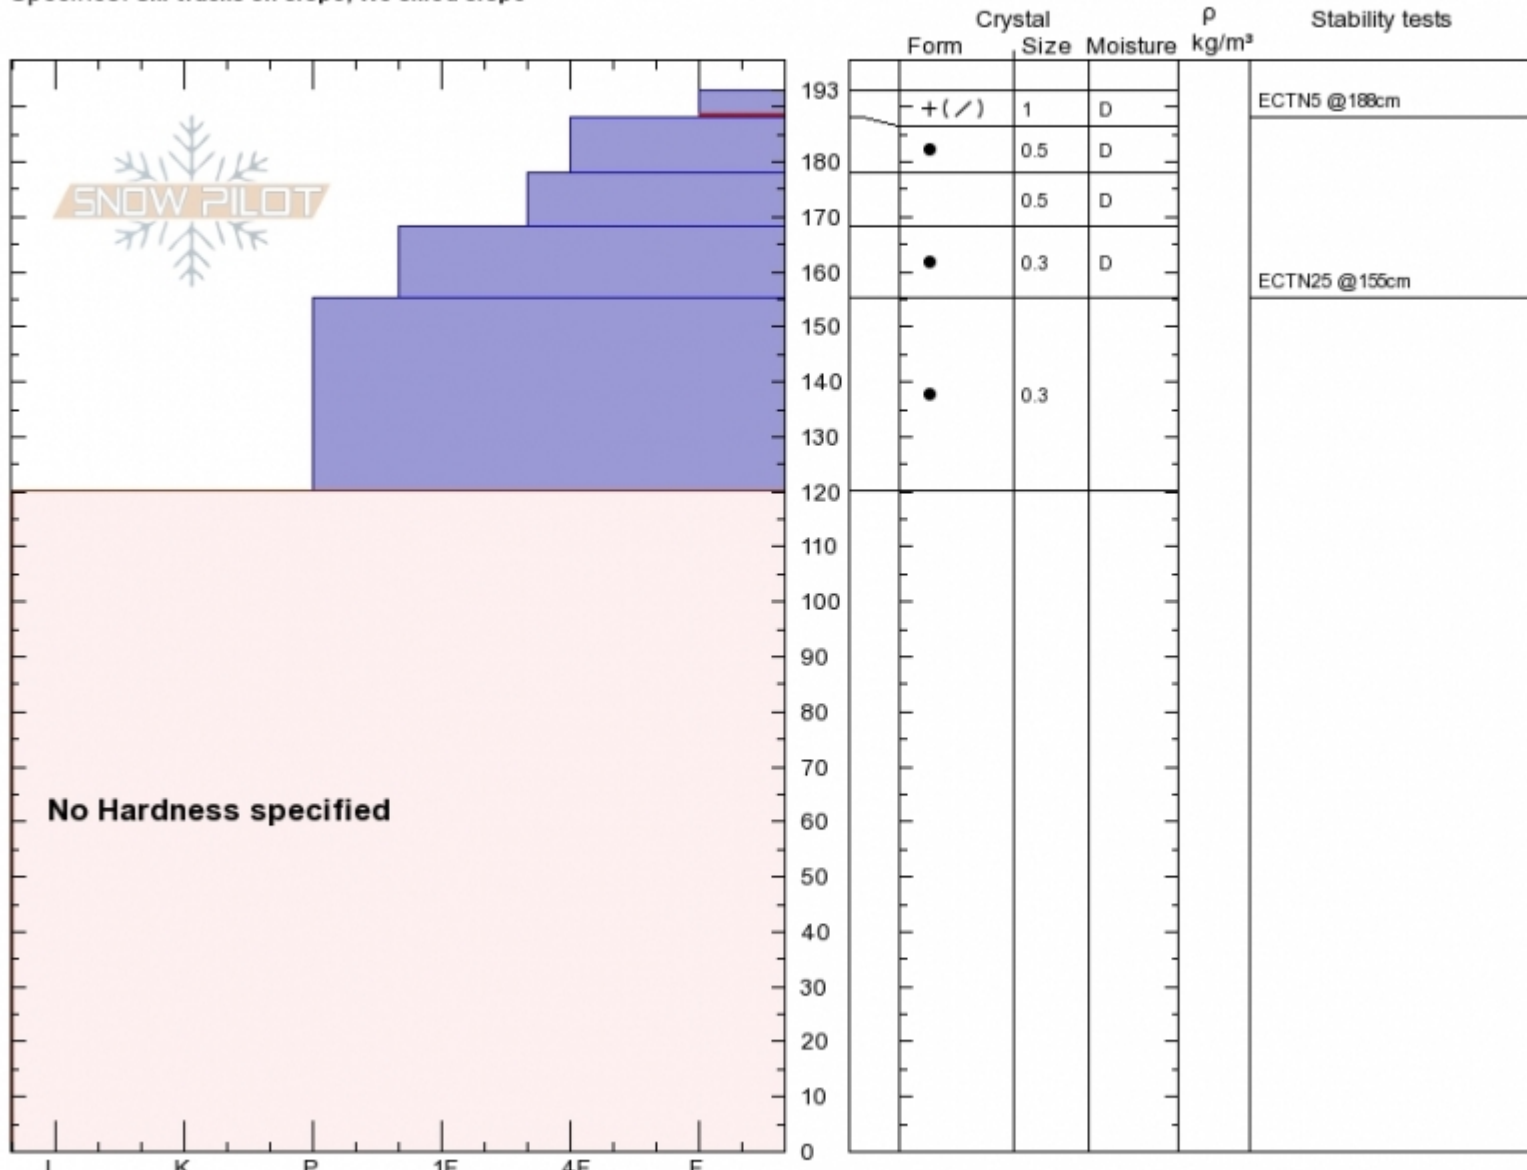

Bacon Rind Upper Meadow
Madison Range-S
MT
 Elevation: **2740 m**
 Aspect: **80°**
 Specifics: **Ski tracks on slope; We skied slope**

Marl Birkeland
Wed Mar 6 11:30 2019
 Co-ord: **44.96104N, -111.10022W**
 Slope Angle: **22°**
 Wind Loading: **no**

Stability: **Very Good**
 Air Temperature:
 Sky Cover: **OVC**
 Precipitation: **S-1**
 Wind: **Calm**

HS193
Stability Test Notes

Layer No
188-193: P
0-120: No

Notes: Looked in several different places and never saw any buried SH. Snowpit was quite stable...snowpack is looking good!