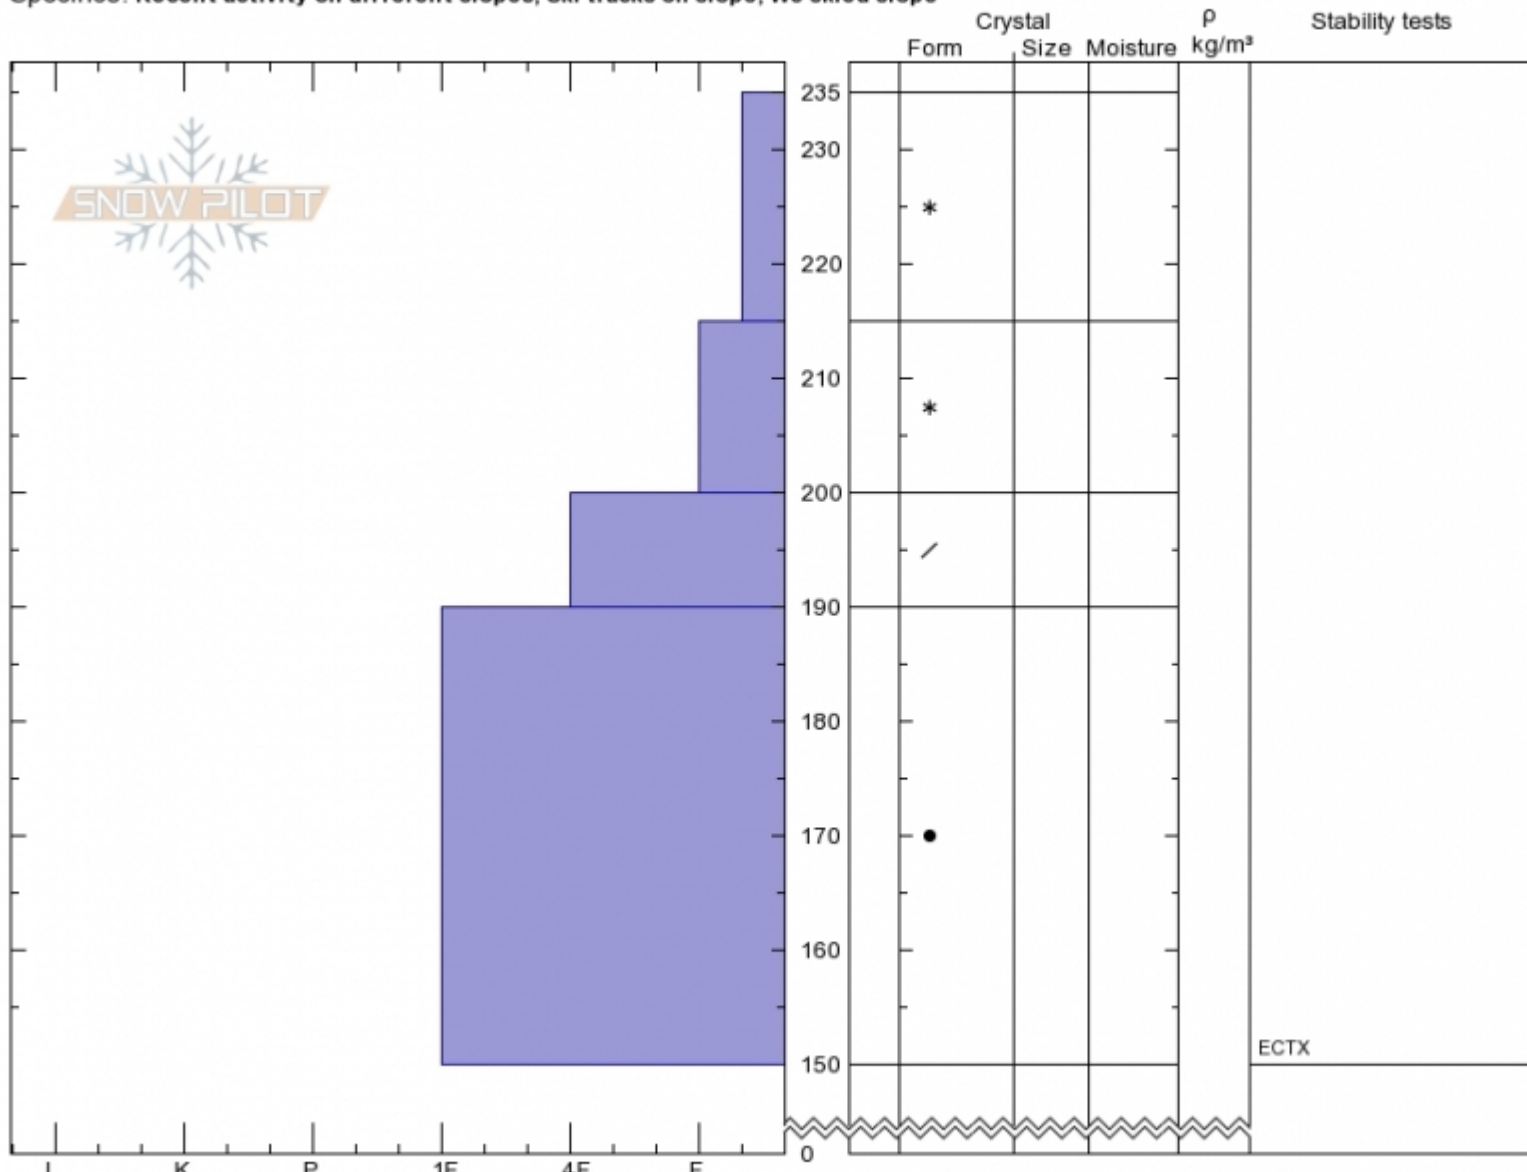

**Mt. Blackmore**  
**Gallatin Range-N**  
**MT**  
 Elevation: **9400 ft**  
 Aspect: **30°**  
 Specifics: **Recent activity on different slopes; Ski tracks on slope; We skied slope**

**Alex Marienthal**  
**Fri Mar 15 11:55 2019**  
 Co-ord: **45.44829N, -110.99852W**  
 Slope Angle: **27°**  
 Wind Loading:

Stability: **Good**  
 Air Temperature:  
 Sky Cover: **FEW**  
 Precipitation: **NO**  
 Wind: **Calm**

**HS235**  
**Stability Test Notes**

Layer No

Notes: Skier triggered dry loose slides on steeper slopes. Small wind slabs along ridgeline, isolated but easily triggered.