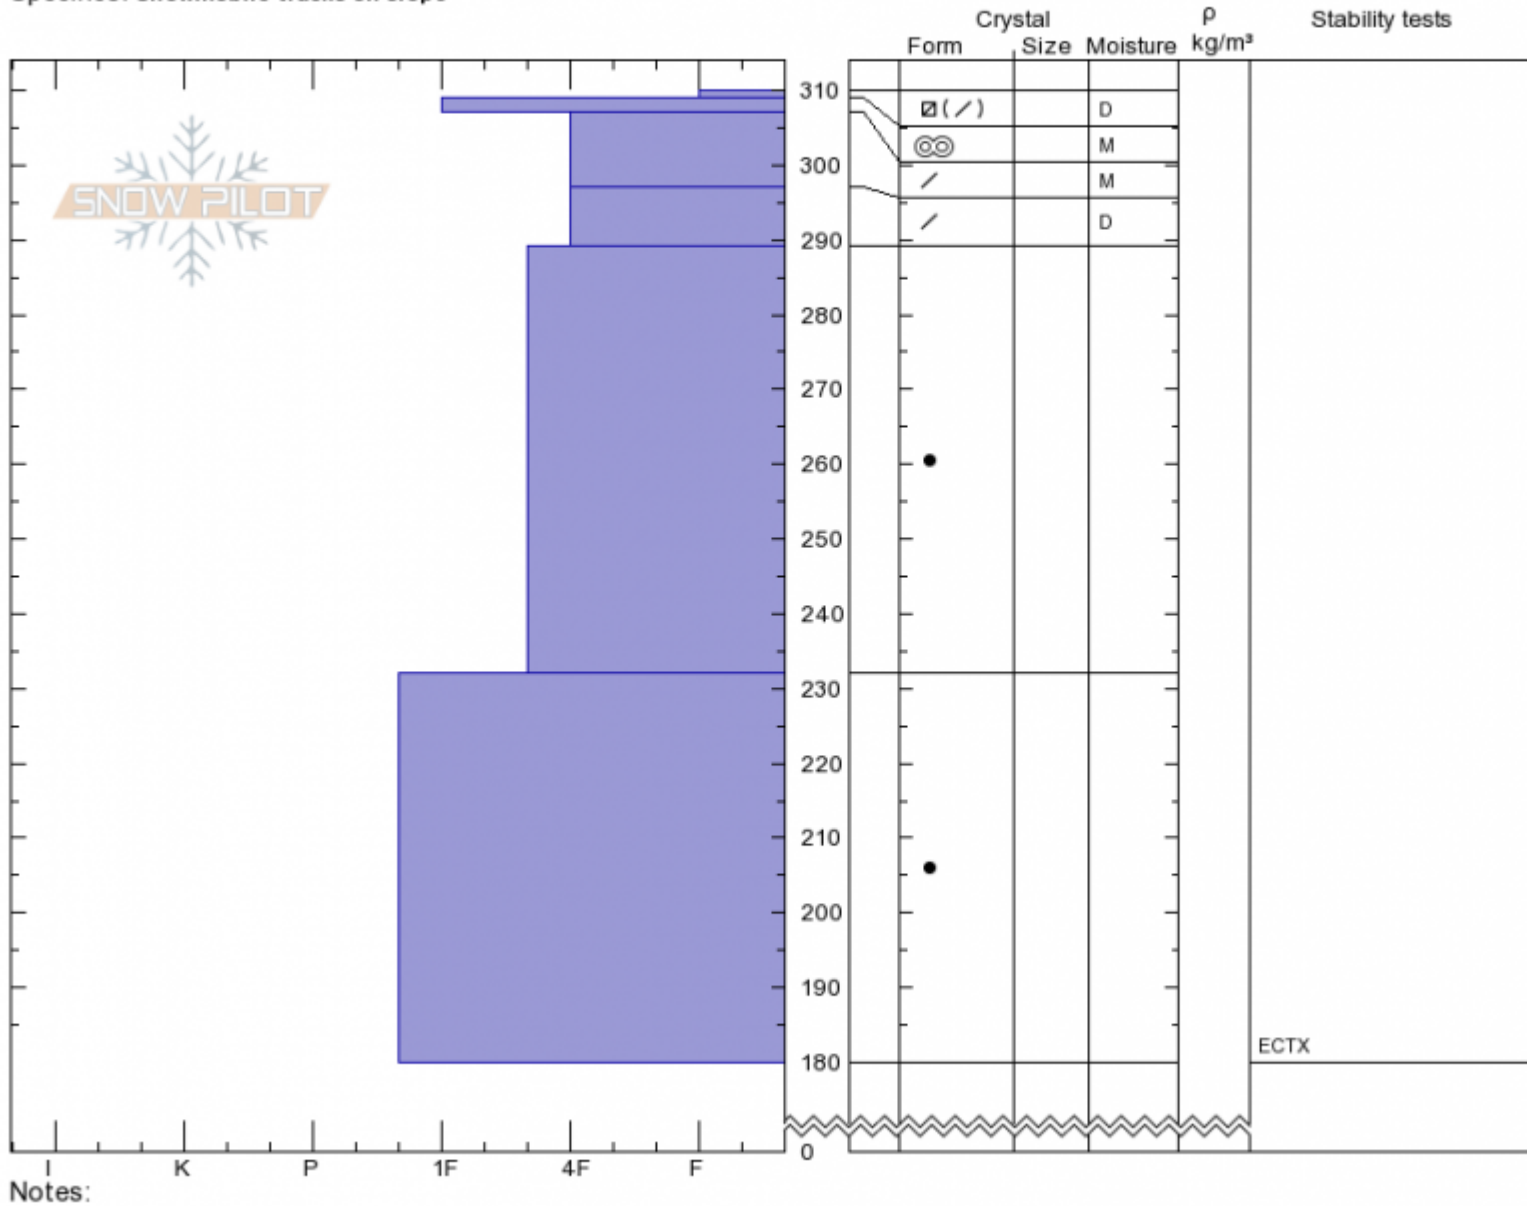

Henderson Bench
 Cooke City
 MT
 Elevation: 9580 ft
 Aspect: 90°
 Specifics: Snowmobile tracks on slope

Andrew Schauer
 Sun Mar 17 13:30 2019
 Co-ord: 45.04988N, -109.93107W
 Slope Angle: 35°
 Wind Loading: previous

Stability: **Good**
 Air Temperature: 2°C
 Sky Cover: **FEW**
 Precipitation: **NO**
 Wind: **Calm**

HS310 PF30
 Stability Test Notes

Layer No

Advisory Region
 Cooke City
 Longitude
 -109.93W
 Latitude
 45.05N
 Cooke City, 2019-03-17