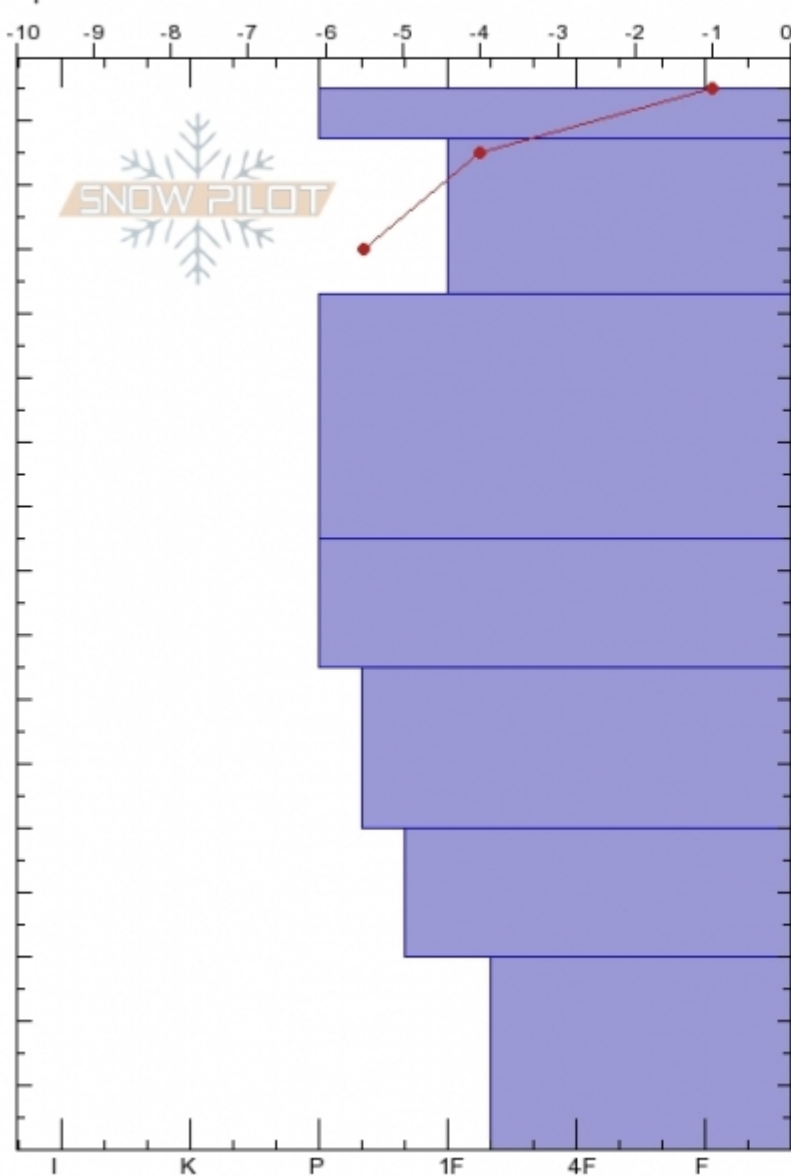

**Bacon Rind Mdw**  
**Madison Range-S**  
**MT**  
 Elevation: **8800 ft**  
 Aspect: **90°**  
 Specifics:

**Doug Chabot-Admin**  
**Wed Mar 20 12:00 2019**  
 Co-ord: **44.97056N, -111.09534W**  
 Slope Angle: **15°**  
 Wind Loading:

Stability: **Very Good**  
 Air Temperature: **-1°C**  
 Sky Cover:  
 Precipitation: **NO**  
 Wind:

**HS165**  
**Stability Test Notes**

Layer No

	Crystal		Moisture	ρ kg/m³	Stability tests
	Form	Size			
165					
160	⊙⊙				
150					
140					
130					
120					
110					
100					
90					
80					
70					
60					
50					
40	□				
30					
20	△				
10					
0					ECTX