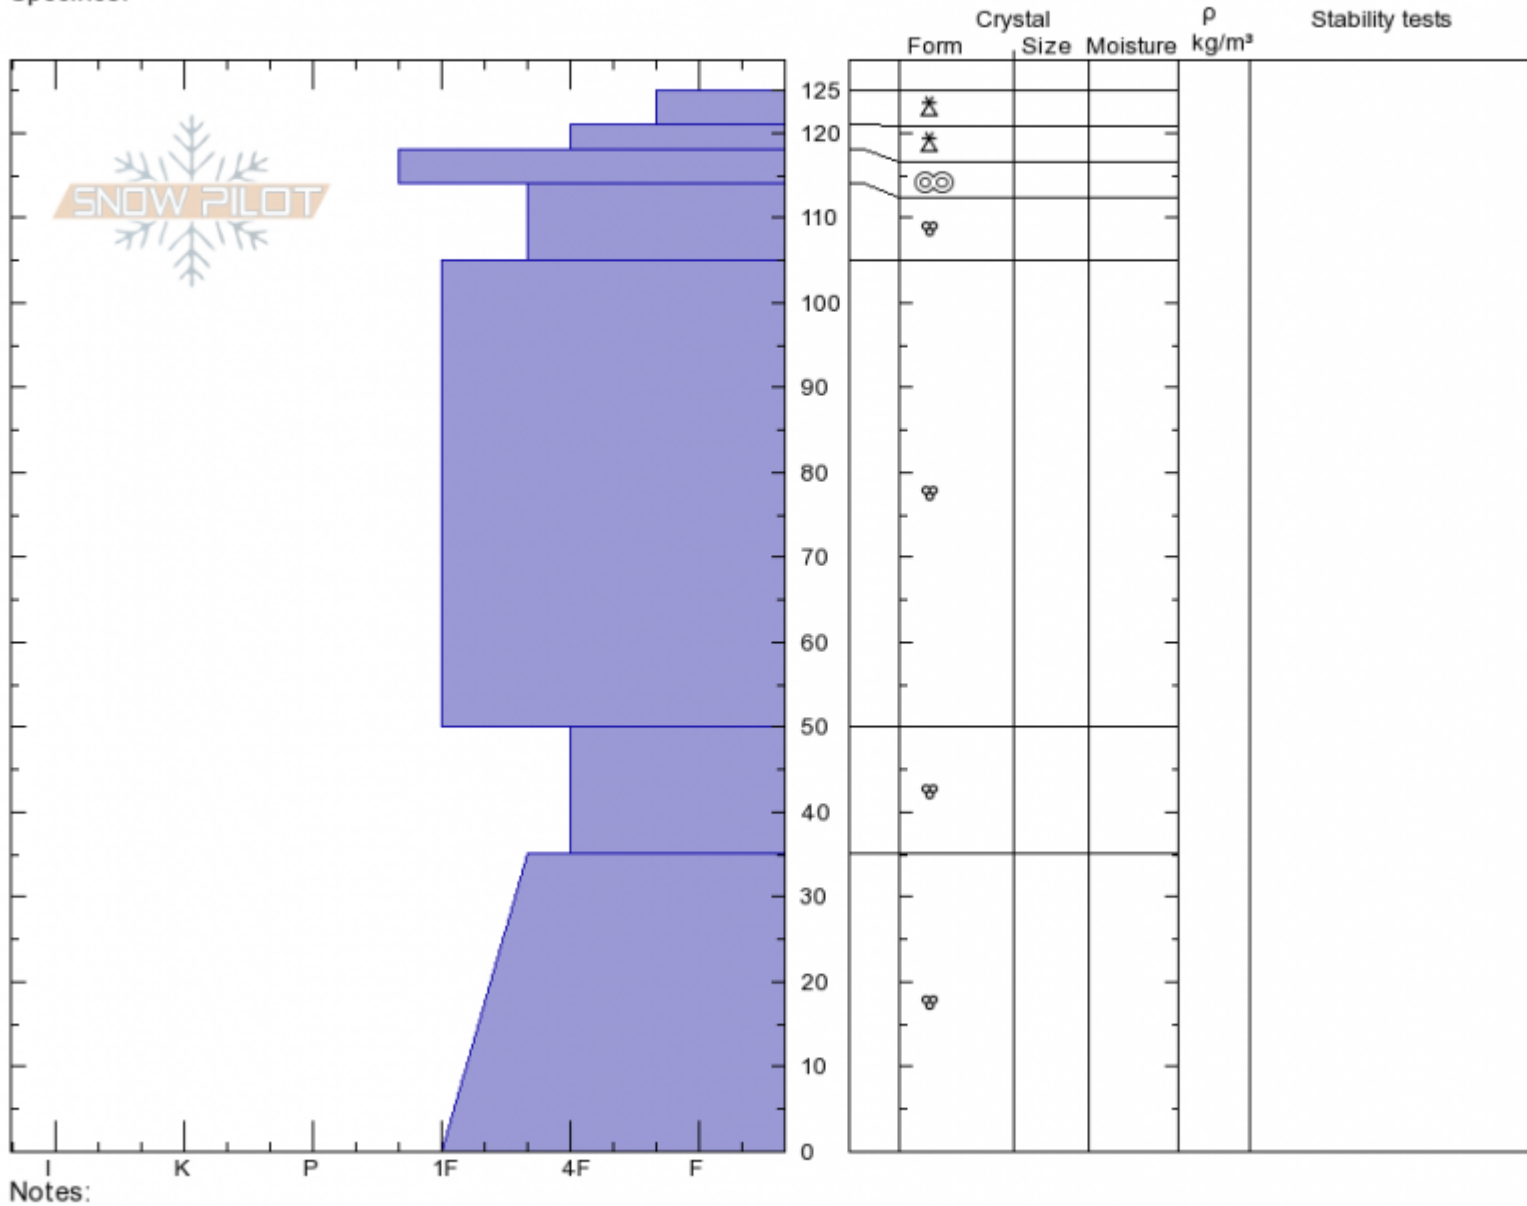

Tuman Gulch
 Bridger Range
 MT
 Elevation: 8450 ft
 Aspect: 225°
 Specifics:

Andrew Schauer
 Sat Apr 6 11:00 2019
 Co-ord: 45.82326N, -110.93265W
 Slope Angle: 31°
 Wind Loading: no

Stability: Fair
 Air Temperature: -1°C
 Sky Cover: FEW
 Precipitation: NO
 Wind: SW Light Breeze

HS125 PF15

Layer No

Advisory Region
 Bridger Range
 Longitude
 -110.93W
 Latitude
 45.82N
 Bridger Range, 2019-04-06