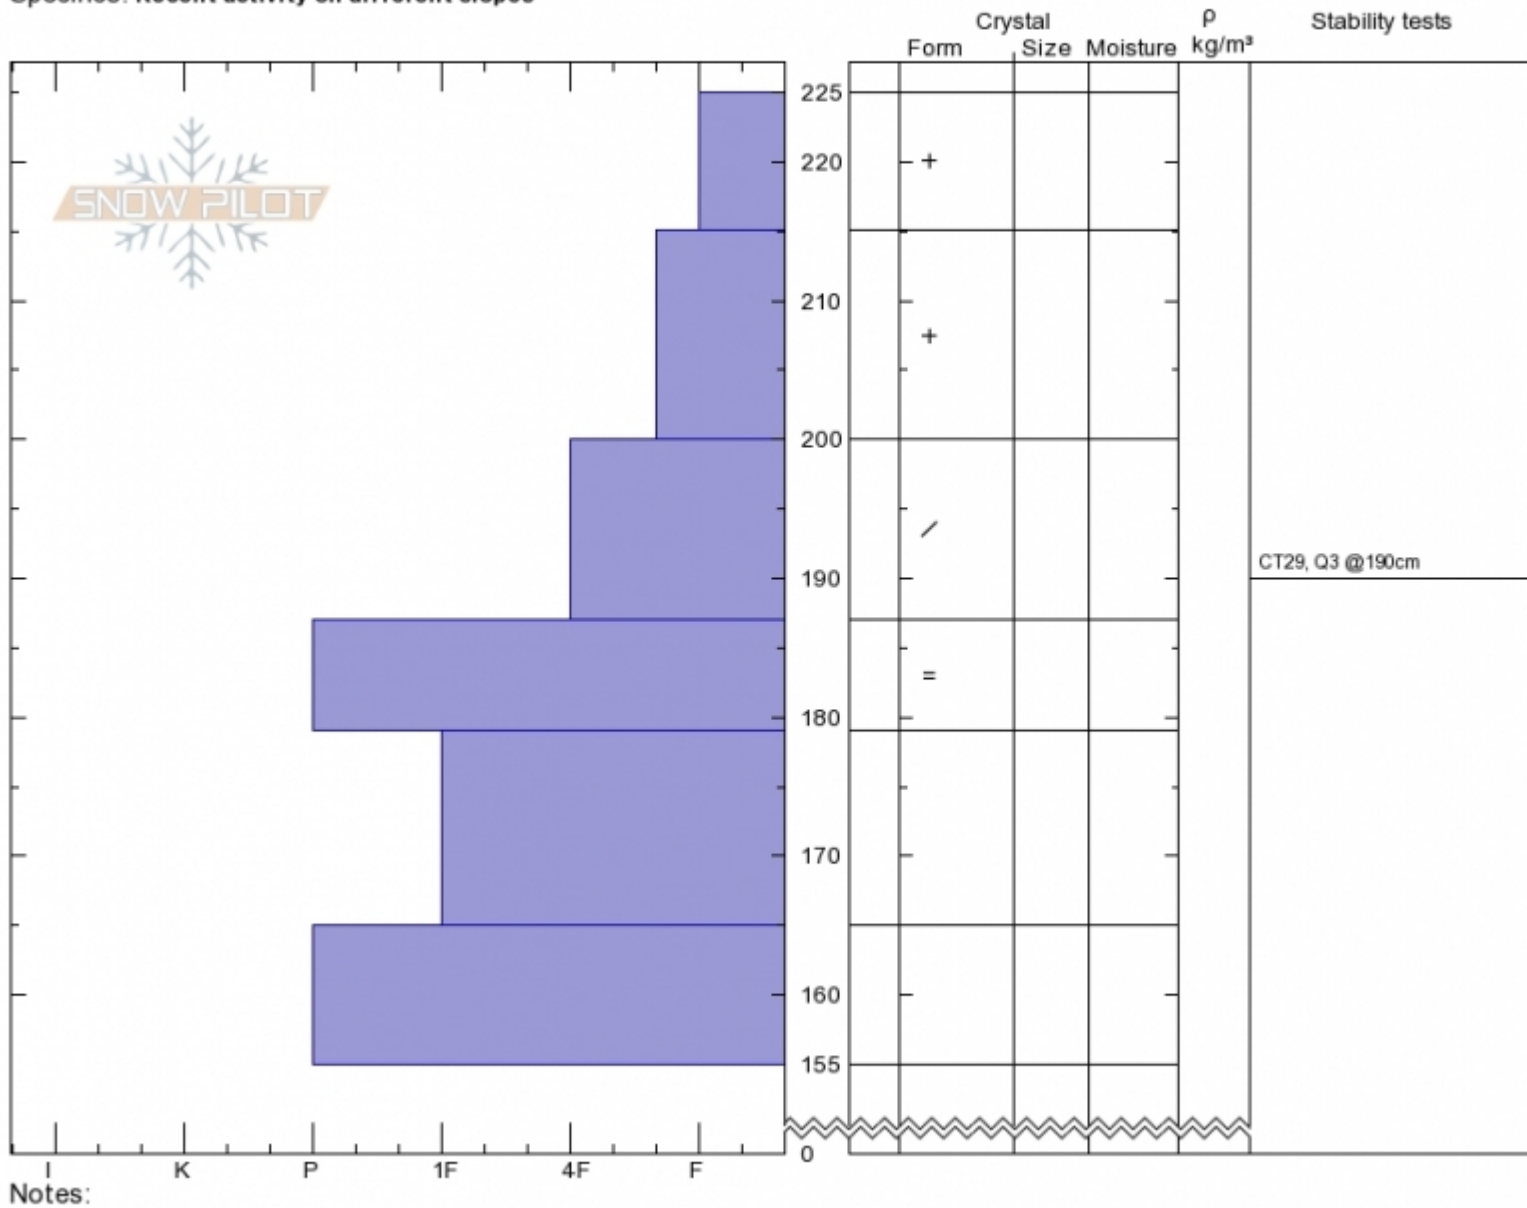

Top of Sometimes
Bridger Range
MT
Elevation: **8450 ft**
Aspect: **65°**
Specifics: **Recent activity on different slopes**

Alex Marienthal
Fri Apr 12 17:00 2019
Co-ord: **45.81709N, -110.92857W**
Slope Angle: **25°**
Wind Loading: **no**

Stability: **Fair**
Air Temperature:
Sky Cover: **BKN**
Precipitation: **NO**
Wind: **Calm**

HS225
Stability Test Notes

Layer No

Advisory Region
Bridger Range
Bridger Range, 2019-04-19