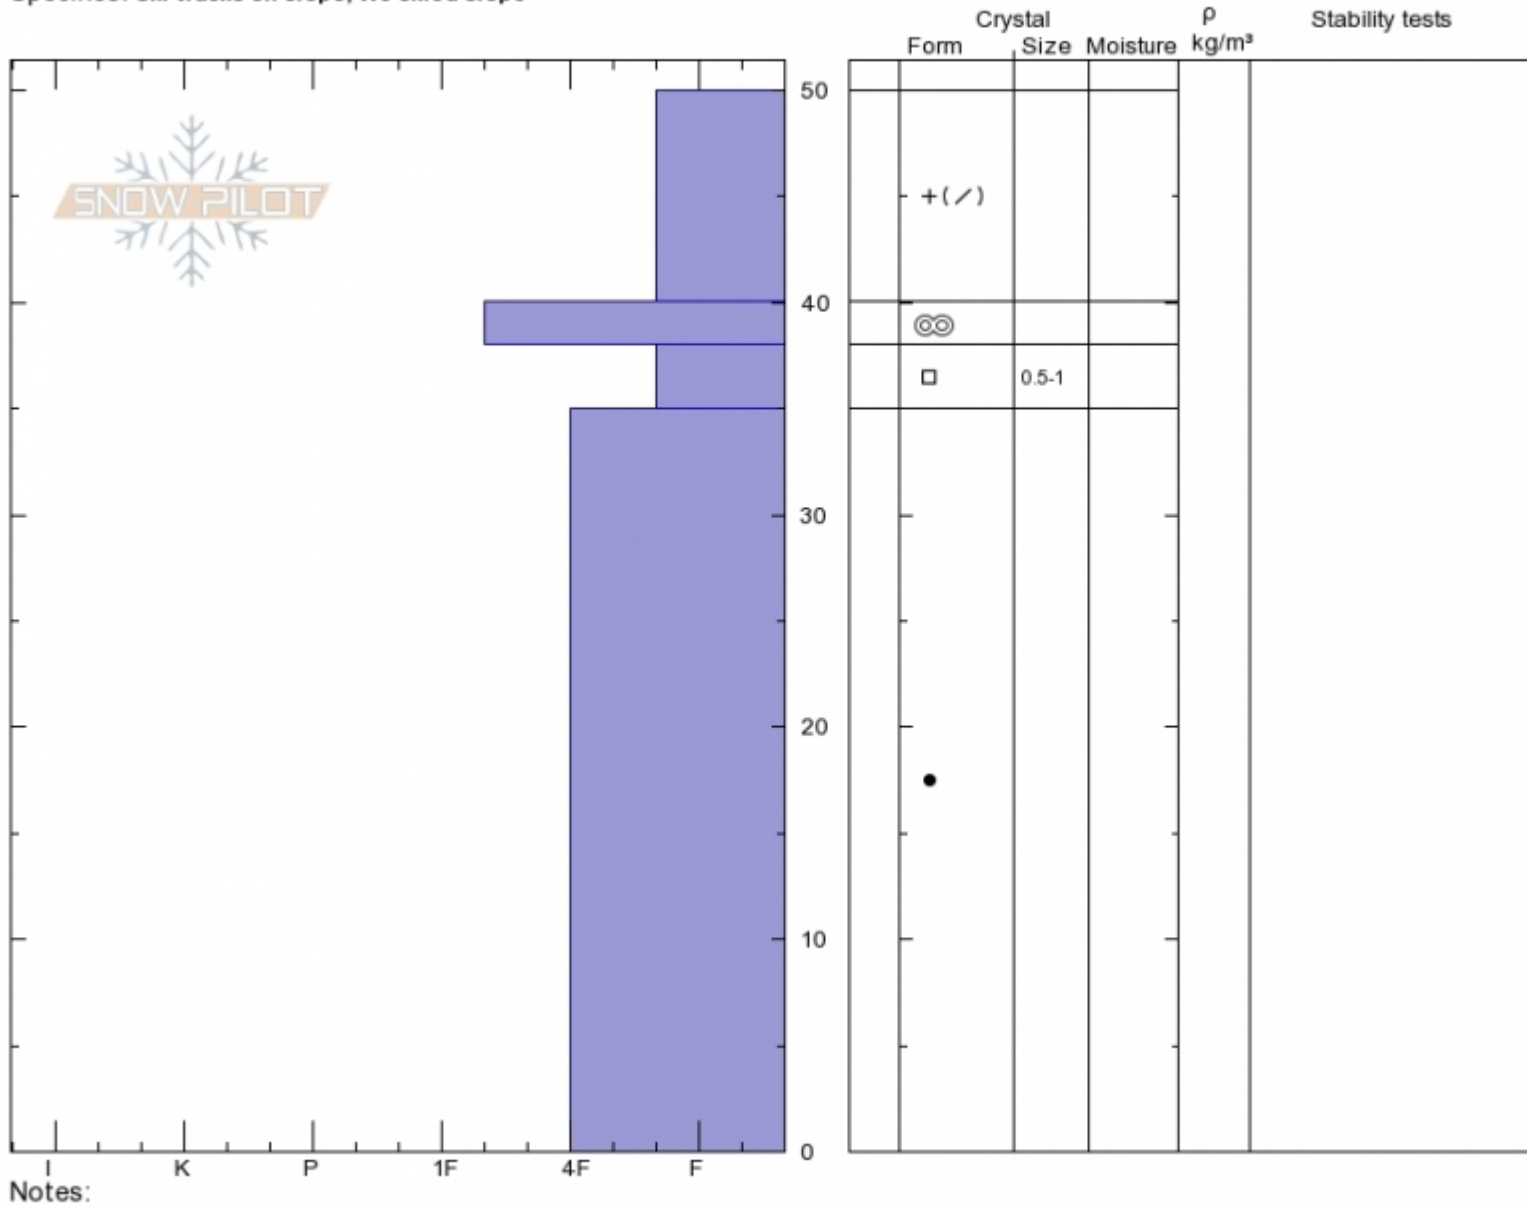

Bradley's Meadow  
 Bridger Range  
 MT  
 Elevation: 7752 ft  
 Aspect: 85°  
 Specifics: Ski tracks on slope; We skied slope

Alex Marienthal  
 10/24/2019 - 5:00pm  
 Co-ord: 45.83032N, -110.92666W  
 Slope Angle: 25°  
 Wind Loading: previous

Stability: Fair  
 Air Temperature:  
 Sky Cover: BKN  
 Precipitation: NO  
 Wind: Moderate

HS:50

Layer No

Advisory Region  
 Bridger Range  
 Longitude  
 -110.93W  
 Latitude  
 45.83N  
 Bridger Range, 2019-10-25