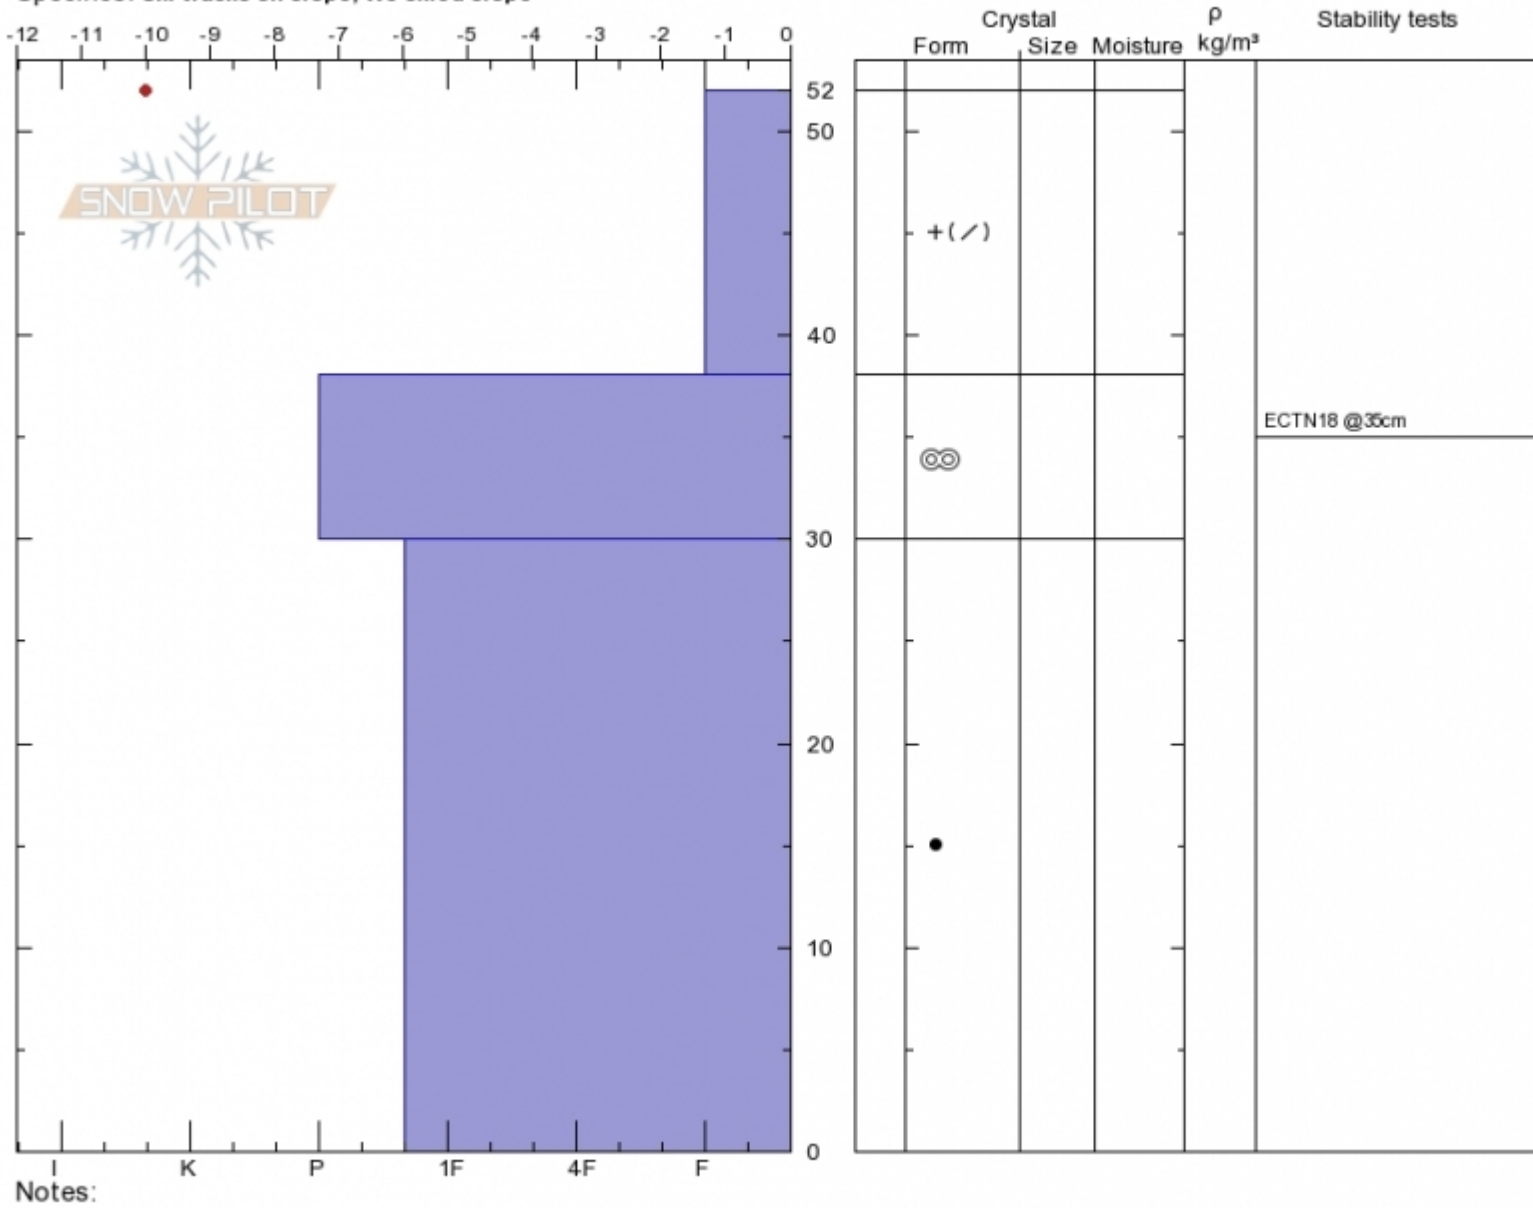

Bottom of Ramp
Bridger Range
MT
 Elevation: **7889 ft**
 Aspect: **90°**
 Specifics: **Ski tracks on slope; We skied slope**

Alex Marienthal
10/27/2019 - 10:45am
 Co-ord: **45.82954N, -110.92921W**
 Slope Angle: **20°**
 Wind Loading: **no**

Stability: **Good**
 Air Temperature: **-16°C**
 Sky Cover: **BKN**
 Precipitation: **S-1**
 Wind: **W Light Breeze**

HS: **52**
 Stability Test Notes

Layer No

Advisory Region
 Bridger Range
 Longitude
 -110.93W
 Latitude
 45.83N
 Bridger Range, 2019-10-27