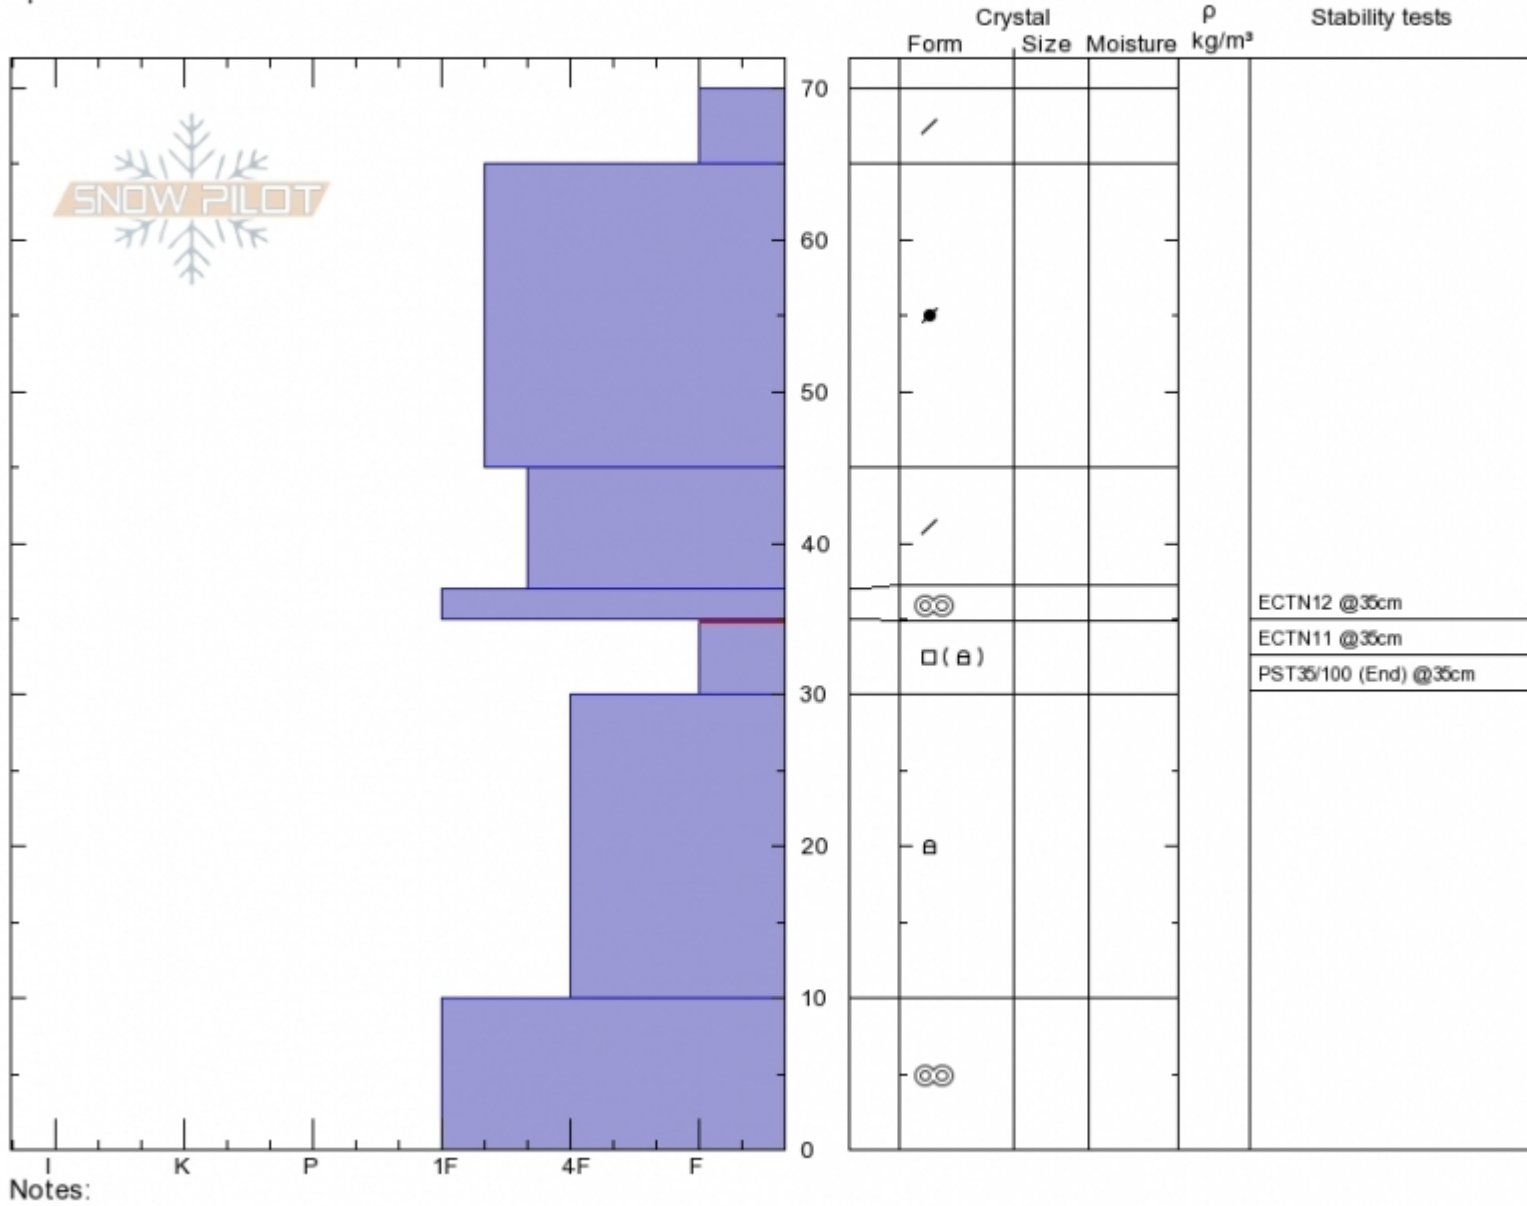

Beehive top Tyler's
 Madison Range-N
 MT
 Elevation: 9203 ft
 Aspect: 290°
 Specifics:

Alex Marienthal
 11/03/2019 - 10:50am
 Co-ord: 45.32408N, -111.38112W
 Slope Angle: 33°
 Wind Loading: previous

Stability: **Good**
 Air Temperature:
 Sky Cover: **BKN**
 Precipitation: **NO**
 Wind: **W Moderate**

HS:70
 Stability Test Notes

Layer No
 30-35: Pr

Notes:
 Advisory Region
 Northern Madison
 Longitude
 -111.39W
 Latitude
 45.34N
 Northern Madison, 2019-11-04