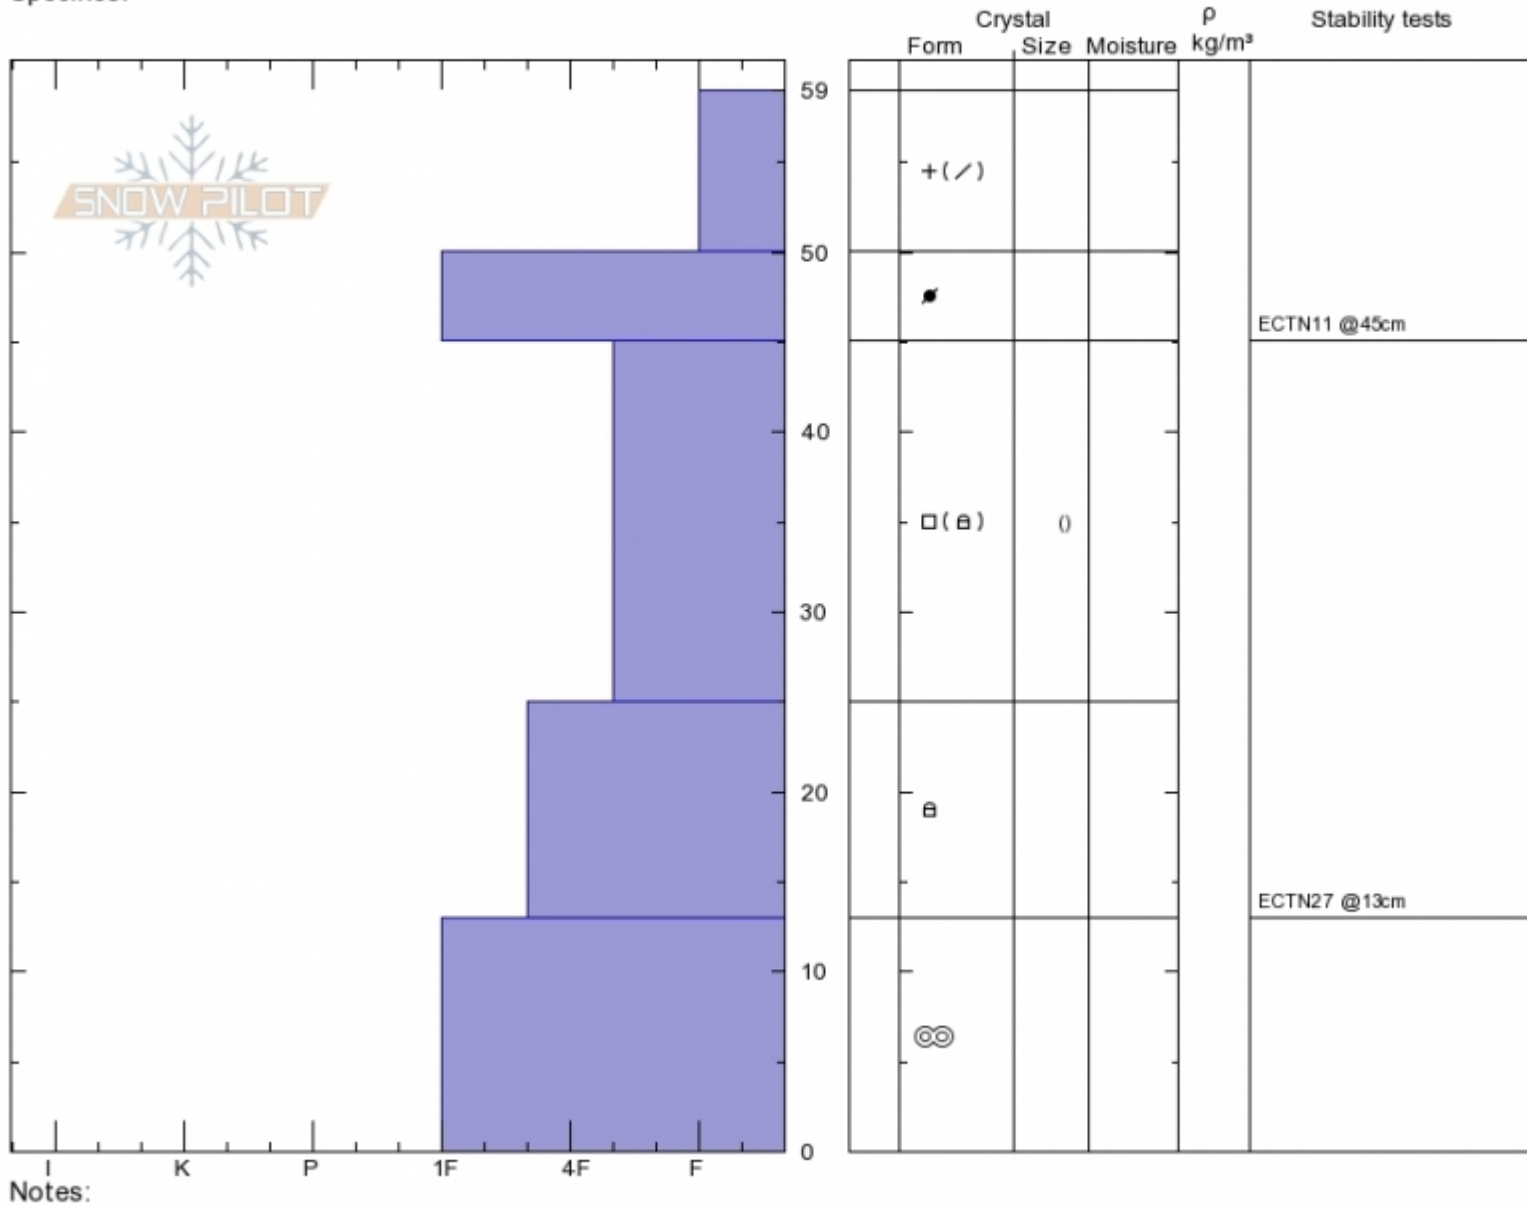

Middle Basin
Madison Range-N
MT
 Elevation: **9201 ft**
 Aspect: **75°**
 Specifics:

Alex Marienthal
11/03/2019 - 11:30am
 Co-ord: **45.32411N, -111.38105W**
 Slope Angle: **27°**
 Wind Loading: **no**

Stability: **Good**
 Air Temperature:
 Sky Cover: **BKN**
 Precipitation:
 Wind: **W Light Breeze**

HS:**59**
 Stability Test Notes

Layer No

Advisory Region
 Northern Madison
 Longitude
 -111.38W
 Latitude
 45.34N
 Northern Madison, 2019-11-04