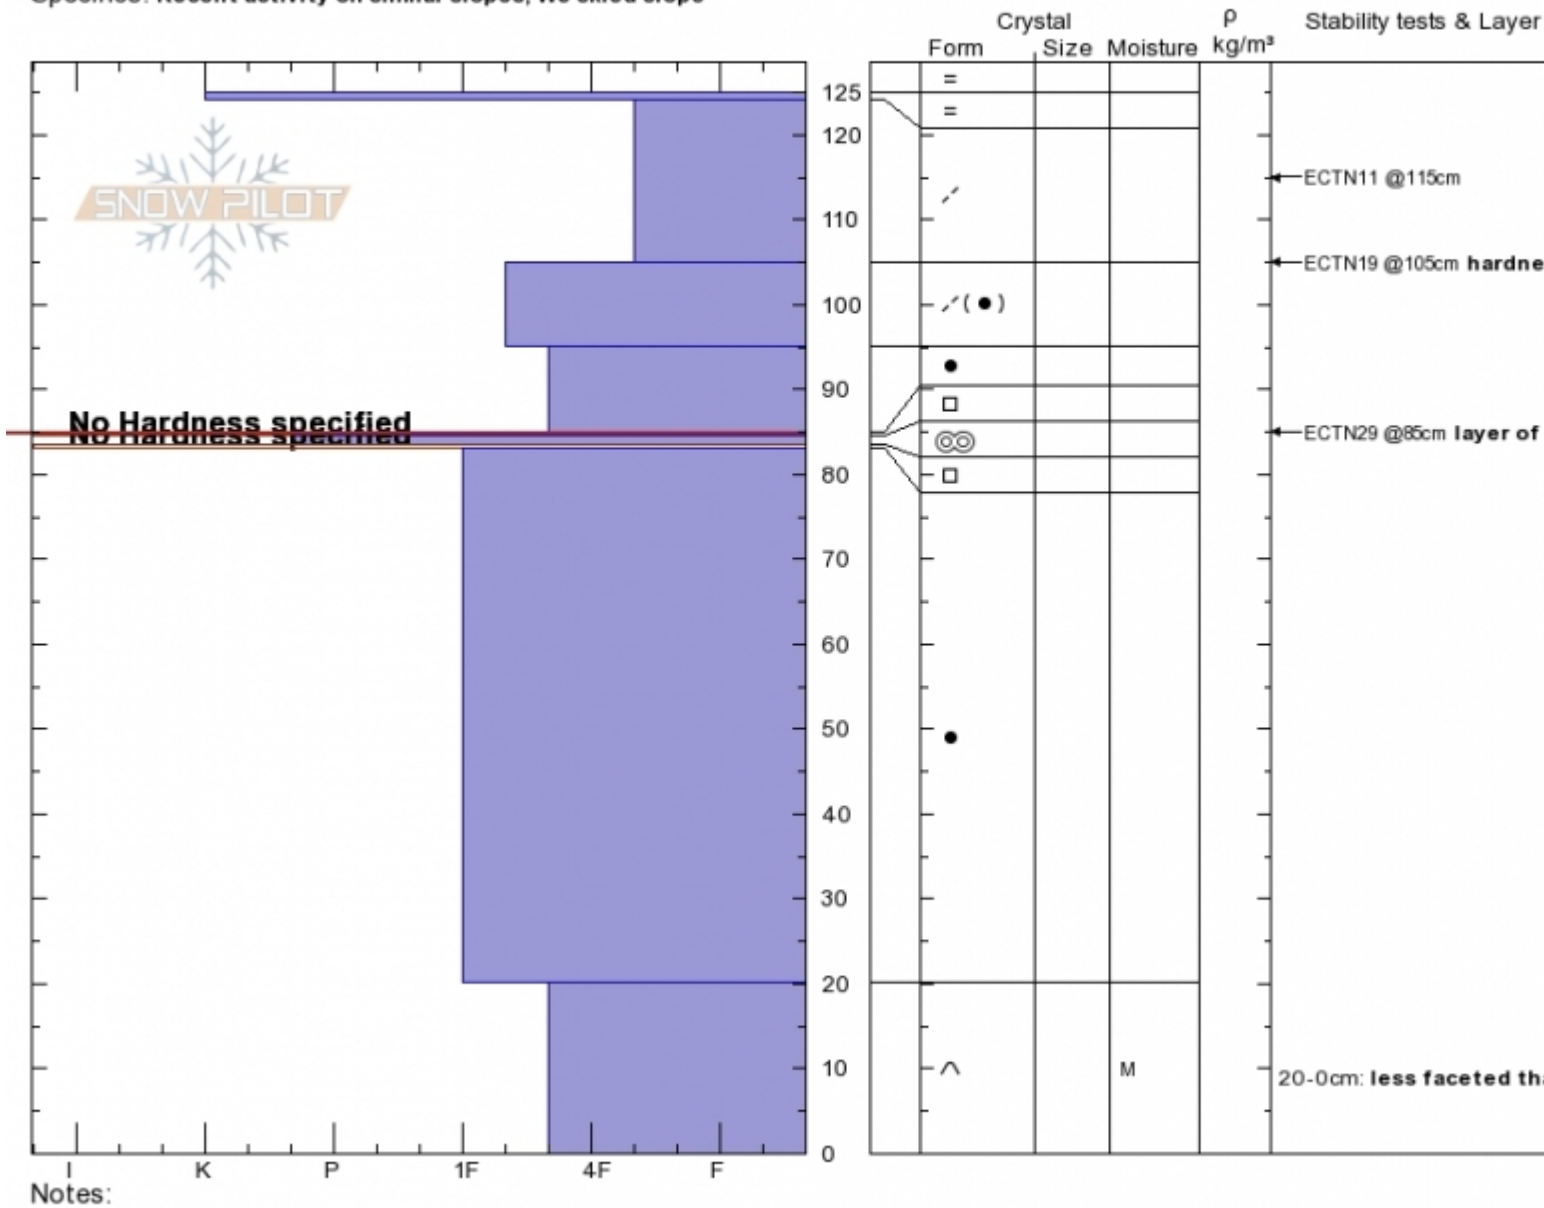

Beehive 20191109
 Madison Range-N
 MT
 Elevation: 9950 ft
 Aspect: SE
 Specifics: Recent activity on similar slopes; We skied slope

Zachary Miller
 11/09/2019 - 1:00pm
 Co-ord: 45.34899N, -111.39550W
 Slope Angle: 28°
 Wind Loading:

Stability:
 Air Temperature: 5°C
 Sky Cover: BKN
 Precipitation: NO
 Wind: S Light Breeze

HS:125
 PS:3
 Layer Notes:
 85-84.5cm: Problematic layer
 20-0cm: less faceted than ex

Advisory Region
 Northern Madison
 Longitude
 -111.40W
 Latitude
 45.35N
 Northern Madison, 2019-11-10