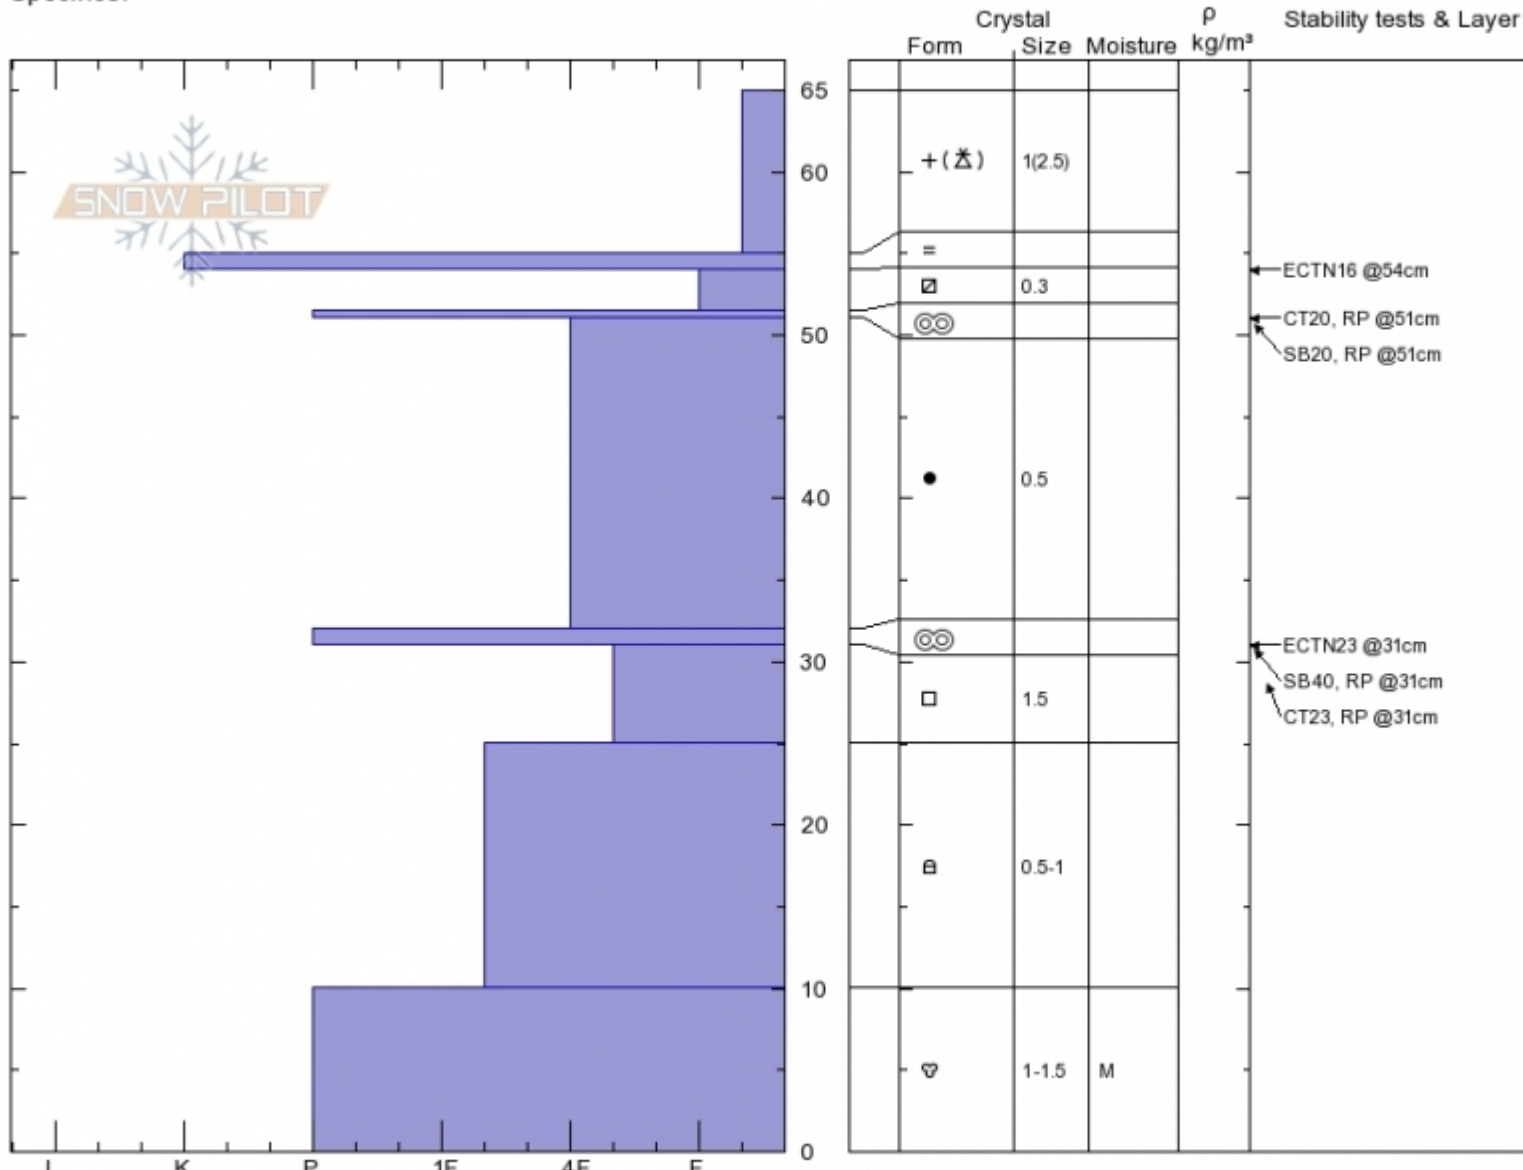

Montagne's Mdw
Bridger Range
MT
 Elevation: **7800 ft**
 Aspect: **50°**
 Specifics:

peter carse
 11/11/2019 - 10:15am
 Co-ord: **45.84067N, -110.93453W**
 Slope Angle: **37°**
 Wind Loading: **no**

Stability: **Good**
 Air Temperature: **-8°C**
 Sky Cover: **CLR**
 Precipitation: **NO**
 Wind: **W Light Breeze**

HS:**65** Layer Notes:
 PF:**55** 54-51.5cm: **FCsfxr**

Notes: Montagne's (aka 'Texas') Meadow. Localized variable/gusty winds at this elevation forming isolated small sensitive wind slabs from
 Obvious ridgetop wind loading. Stability very good on non-wind-loaded slopes, only fair in areas of new windslab development.