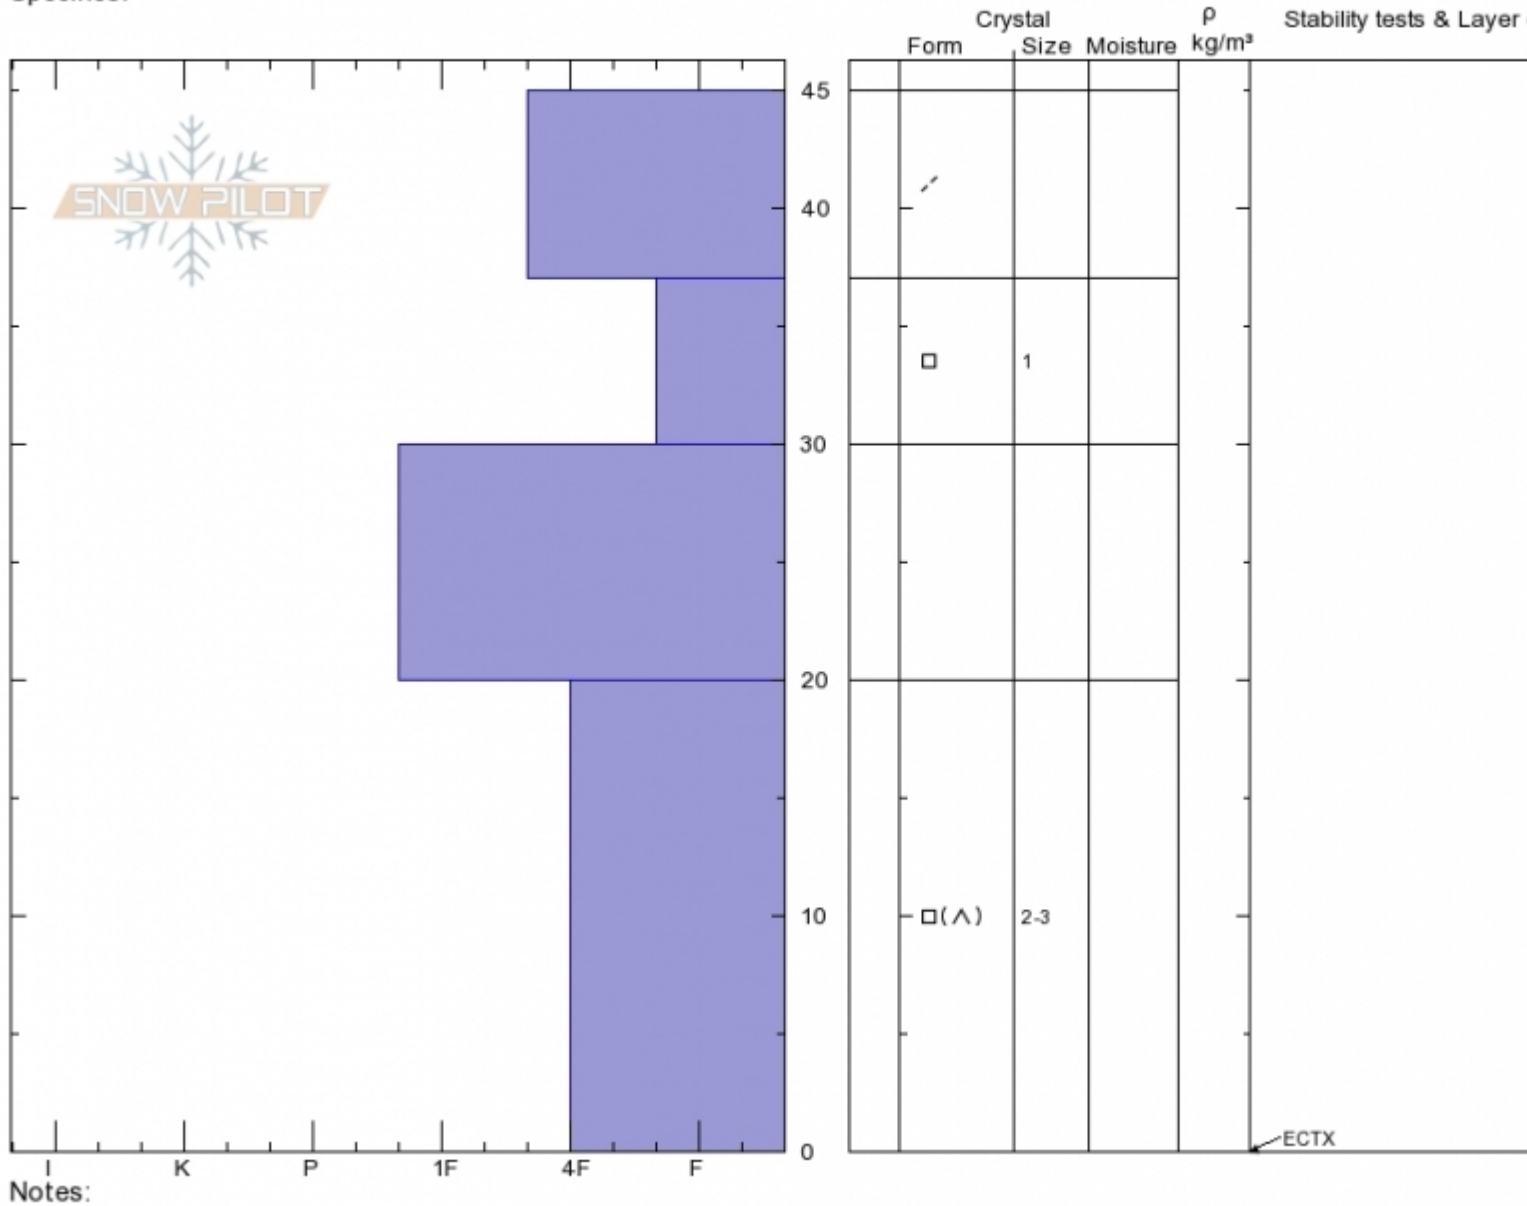

**Lionhead Ridge South**  
**Lionhead Range**  
**MT**  
 Elevation: **8503 ft**  
 Aspect: **70°**  
 Specifics:

**Dave Zinn**  
**11/20/2019 - 1:00pm**  
 Co-ord: **44.70630N, -111.30232W**  
 Slope Angle: **22°**  
 Wind Loading: **previous**

Stability:  
 Air Temperature:  
 Sky Cover: **BKN**  
 Precipitation: **NO**  
 Wind: **Light Breeze**

**HS:45**    Layer Notes:  
 20-0cm: **Problematic layer**

Advisory Region  
 Lionhead Range  
 Longitude  
 -111.32W  
 Latitude  
 44.71N  
 Lionhead Range, 2019-11-20