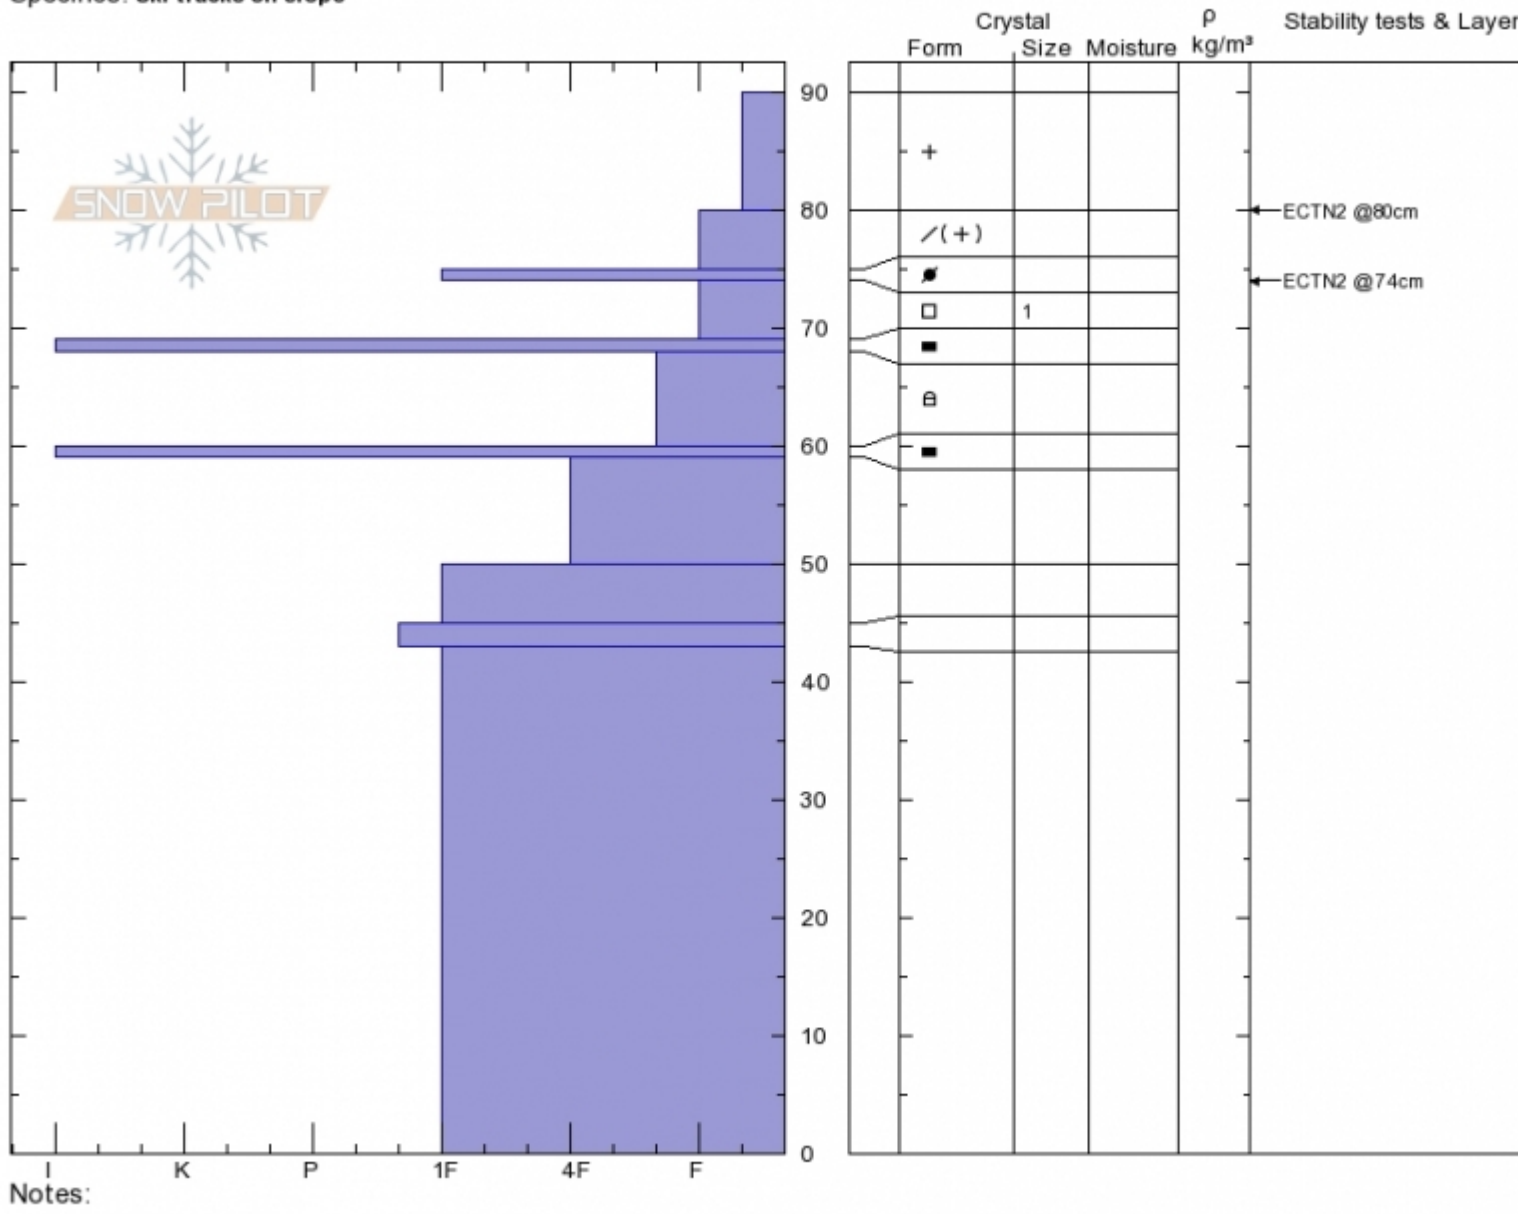

**Beehive, Going Home**  
**Madison Range-N**  
**MT**  
 Elevation: **9065 ft**  
 Aspect: **294°**  
 Specifics: **Ski tracks on slope**

**Spencer Jonas**  
**11/30/2019 - 11:30am**  
 Co-ord: **45.33212N, -111.38560W**  
 Slope Angle: **29°**  
 Wind Loading:

Stability: **HS:90**  
 Air Temperature:  
 Sky Cover: **FEW**  
 Precipitation: **NO**  
 Wind: **Calm**

Layer Notes:

Notes:  
 Advisory Region  
 Northern Madison  
 Longitude  
 -111.39W  
 Latitude  
 45.34N  
 Northern Madison, 2019-11-30