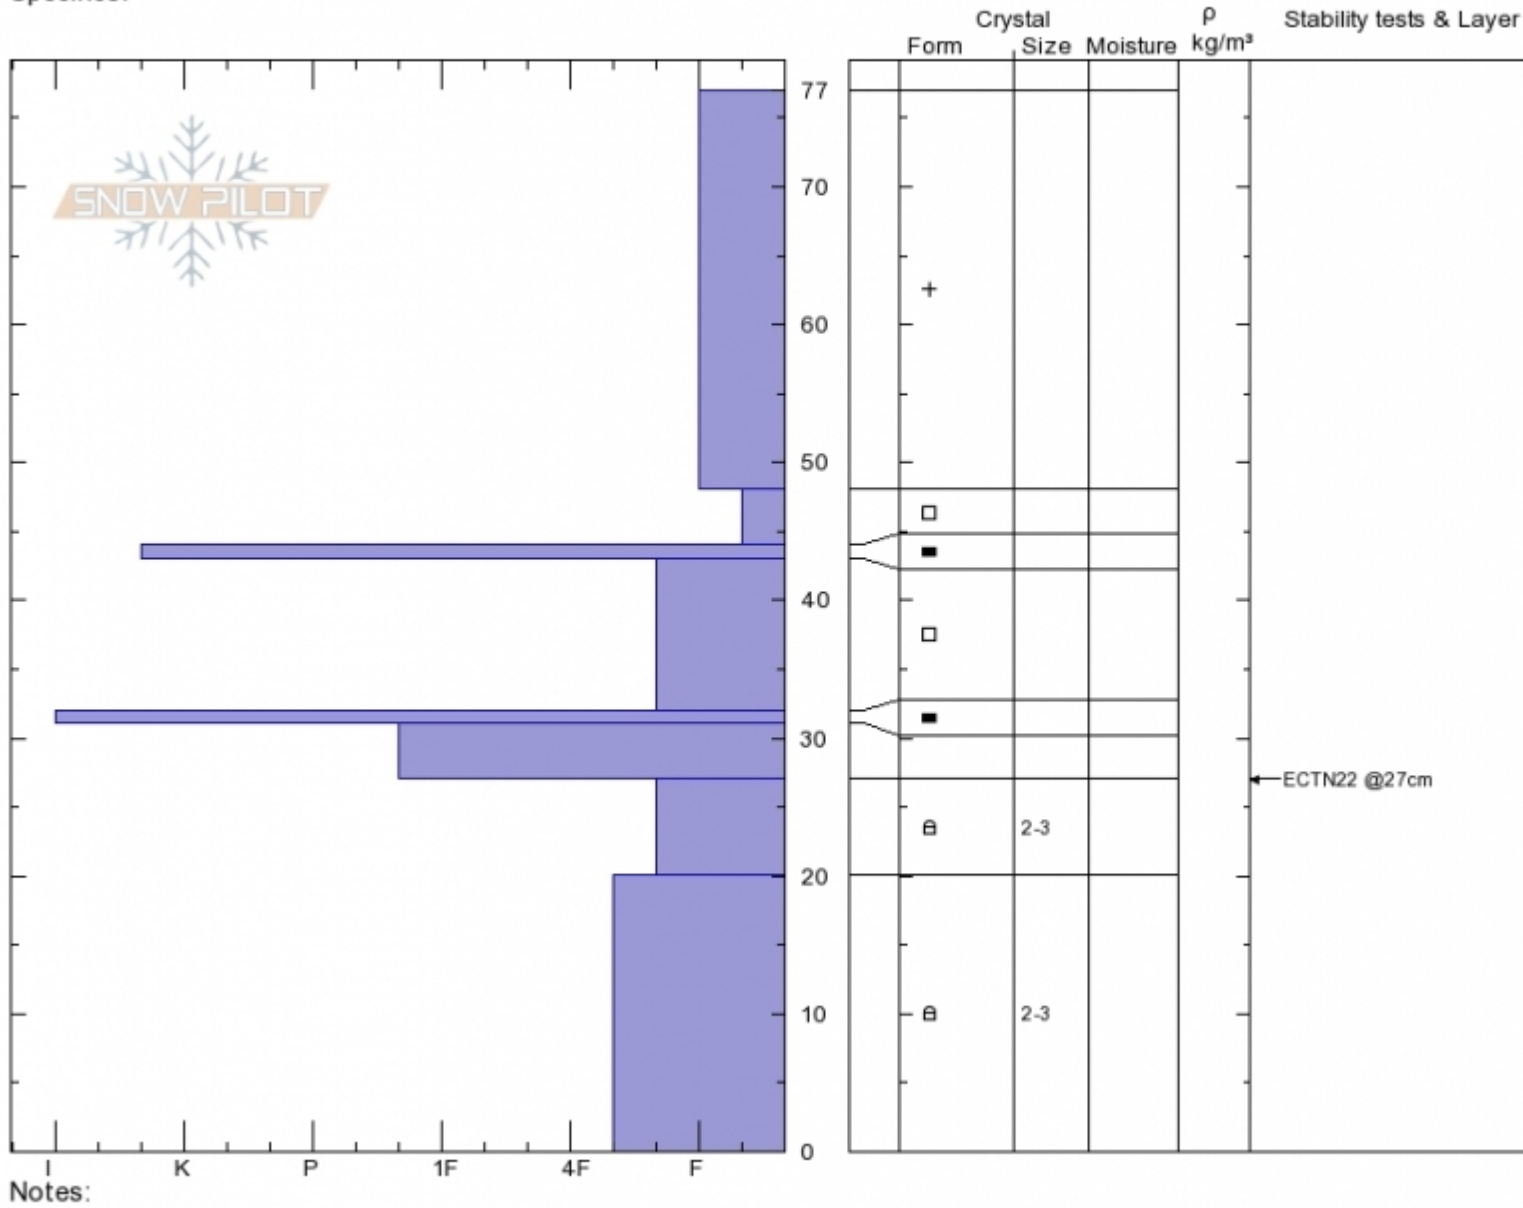

Middle Basin
Madison Range-N
MT
 Elevation: **9200 ft**
 Aspect: **98°**
 Specifics:

Spencer Jonas
11/30/2019 - 12:15pm
 Co-ord: **45.33418N, -111.38394W**
 Slope Angle: **28°**
 Wind Loading:

Stability:
 Air Temperature:
 Sky Cover: **FEW**
 Precipitation: **NO**
 Wind: **Calm**

HS:77 Layer Notes:

Advisory Region
 Northern Madison
 Longitude
 -111.38W
 Latitude
 45.34N
 Northern Madison, 2019-11-30