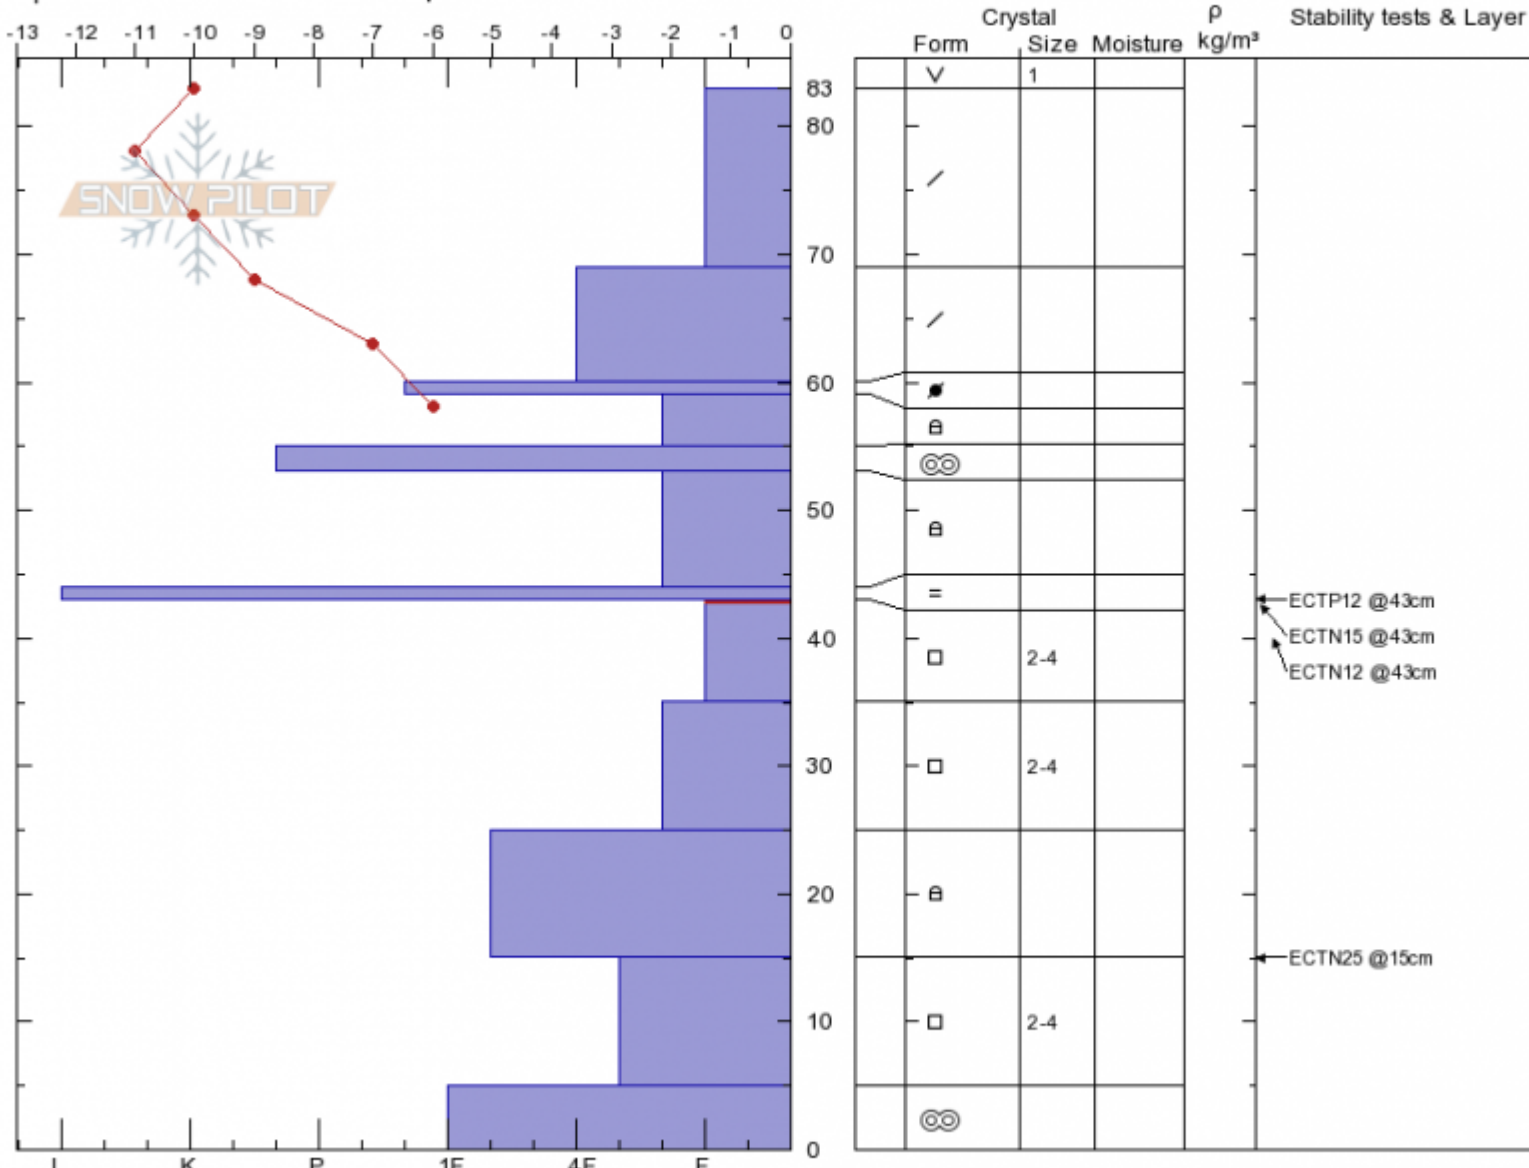

**Second Yellowmule**  
**Madison Range-N**  
**MT**  
 Elevation: **9387 ft**  
 Aspect: **45°**  
 Specifics: **Snowmobile tracks on slope**

**Andrew Schauer**  
**12/04/2019 - 11:00am**  
 Co-ord: **45.17842N, -111.40240W**  
 Slope Angle: **26°**  
 Wind Loading: **no**

Stability: **Good**  
 Air Temperature: **-4.5°C**  
 Sky Cover: **FEW**  
 Precipitation: **NO**  
 Wind: **Calm**

HS: **83**      Layer Notes:  
 43-35cm: **Problematic layer**

Notes: We dug a test pit at 3rd Yellowmule. Similar structure, ECTP14 at same LOC

Advisory Region  
 Northern Madison  
 Longitude  
 -111.40W  
 Latitude  
 45.18N  
 Northern Madison, 2019-12-04