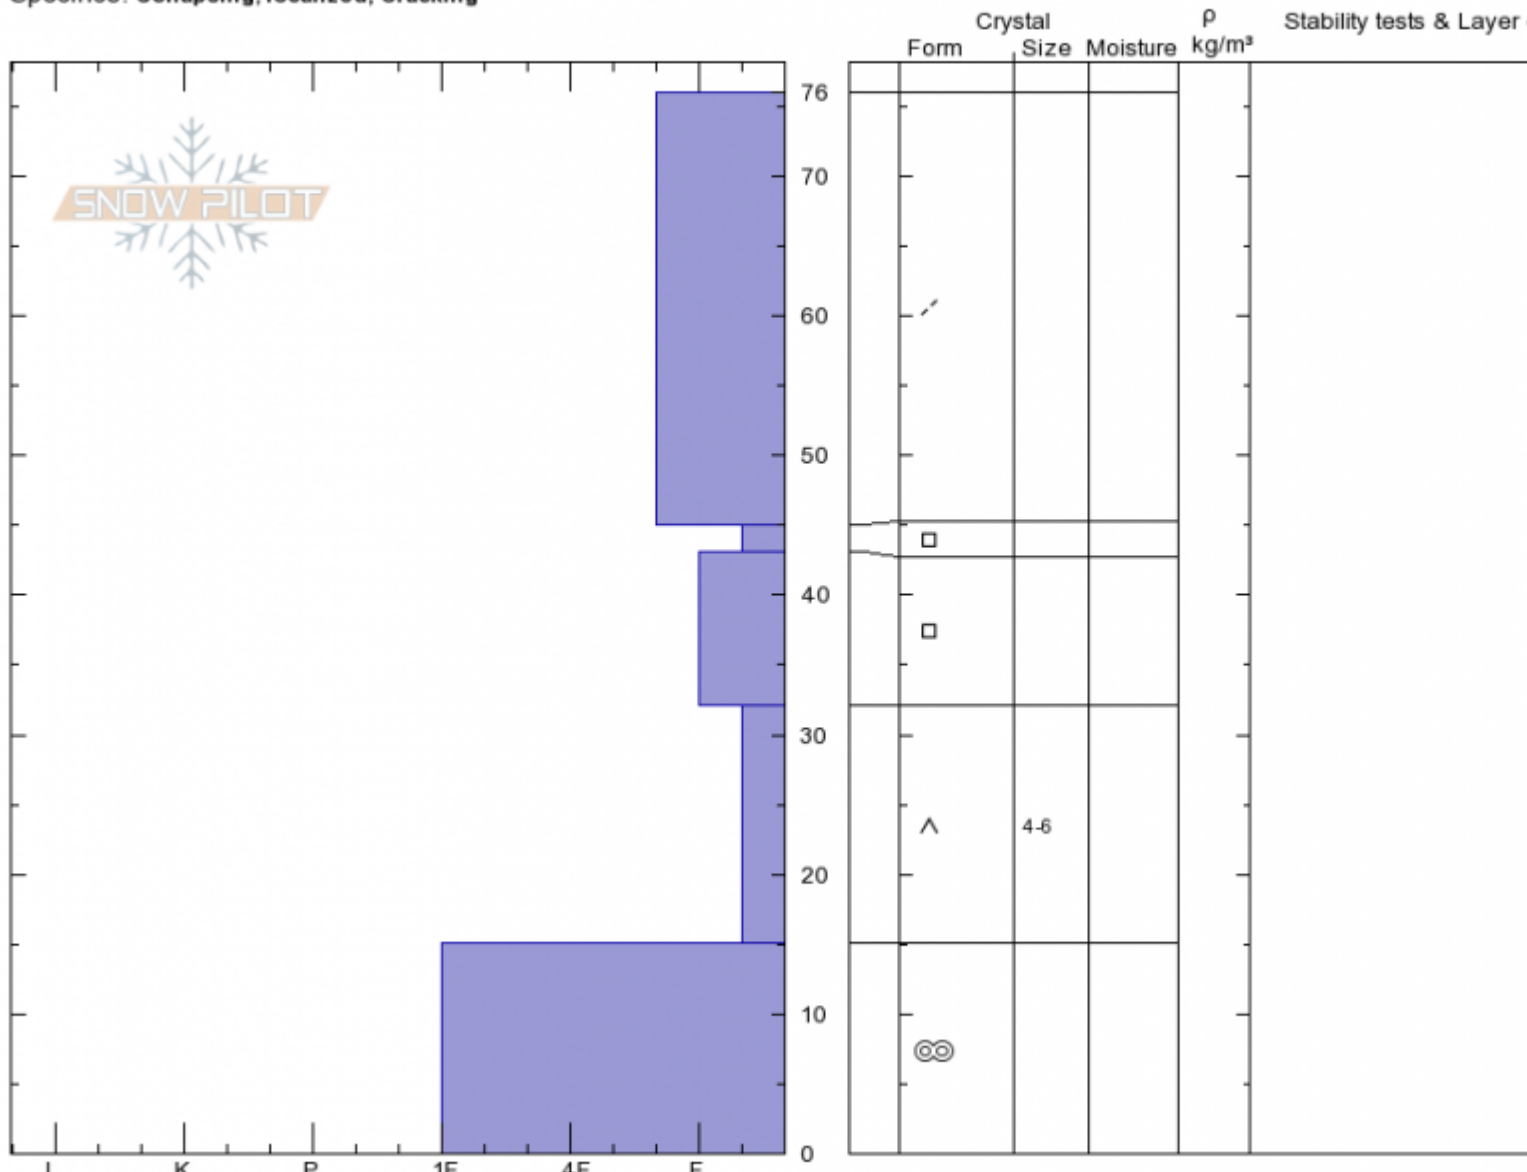

Targhee Pass Meadows Andrew Schauer
Henry Mtns 12/08/2019 - 12:00pm
MT Co-ord: 44.68610N, -111.29080W
 Elevation: **8230 ft** Slope Angle: **28°**
 Aspect: **30°** Wind Loading: **yes**
 Specifics: **Collapsing, localized; Cracking**

Stability: **Very Poor** HS: **76**
 Air Temperature:
 Sky Cover: **OVC**
 Precipitation: **S2**
 Wind: **SW Moderate**

Layer Notes:
 32-15cm: **Problematic layer**

Notes: Profile at fracture line of a slab that collapsed in DH layer (15-32cm) and propagated ~100'.

Advisory Region
 Lionhead Range
 Longitude
 -111.29W
 Latitude
 44.69N
 Lionhead Range, 2019-12-08