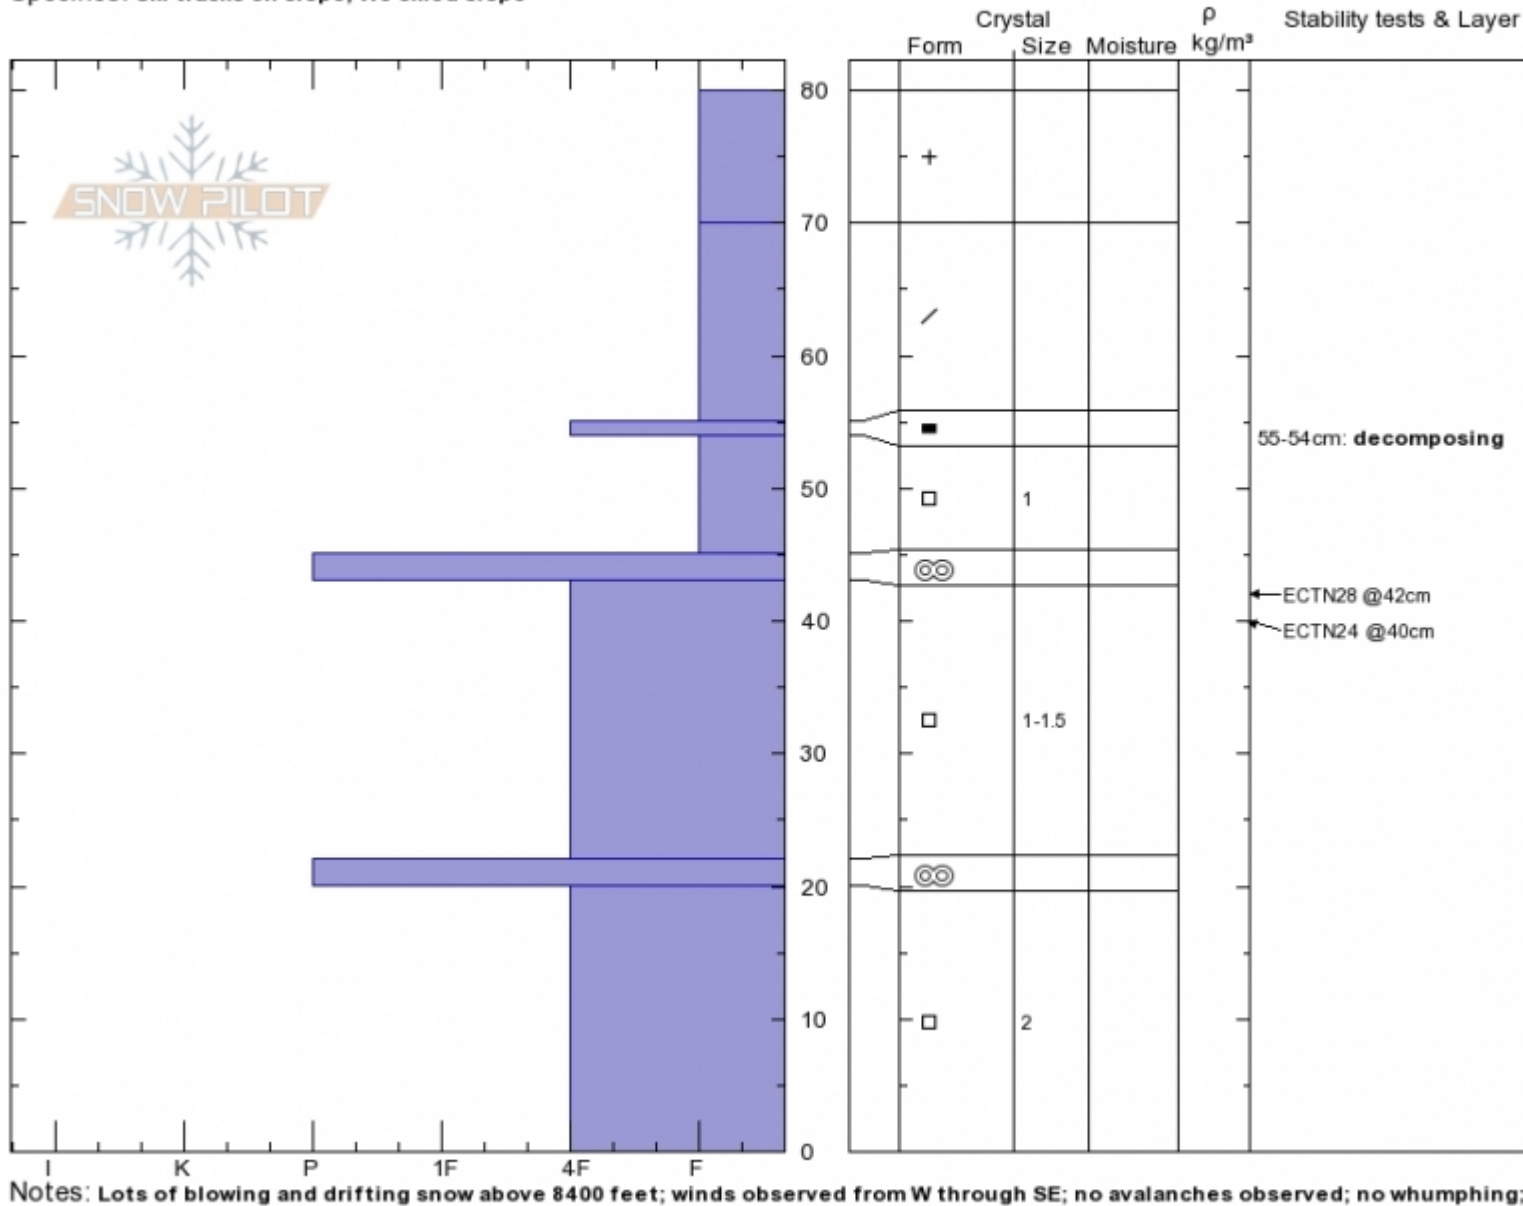

Mt Blackmore Dec 12
 Gallatin Range-N
 MT
 Elevation: 9418 ft
 Aspect: E
 Specifics: Ski tracks on slope; We skied slope

Alexis Alloway
 12/12/2019 - 11:15am
 Co-ord: 12T 500092E 5032524N
 Slope Angle: 30°
 Wind Loading: yes

Stability: **Good**
 Air Temperature:
 Sky Cover: **BKN**
 Precipitation: **NO**
 Wind: **SW Moderate**

HS:80
 Layer Notes:
 55-54cm: **decomposing**
 43-22cm: **Problematic layer**

Advisory Region
 Northern Gallatin
 Longitude
 -111.00W
 Latitude
 45.44N
 Northern Gallatin, 2019-12-13