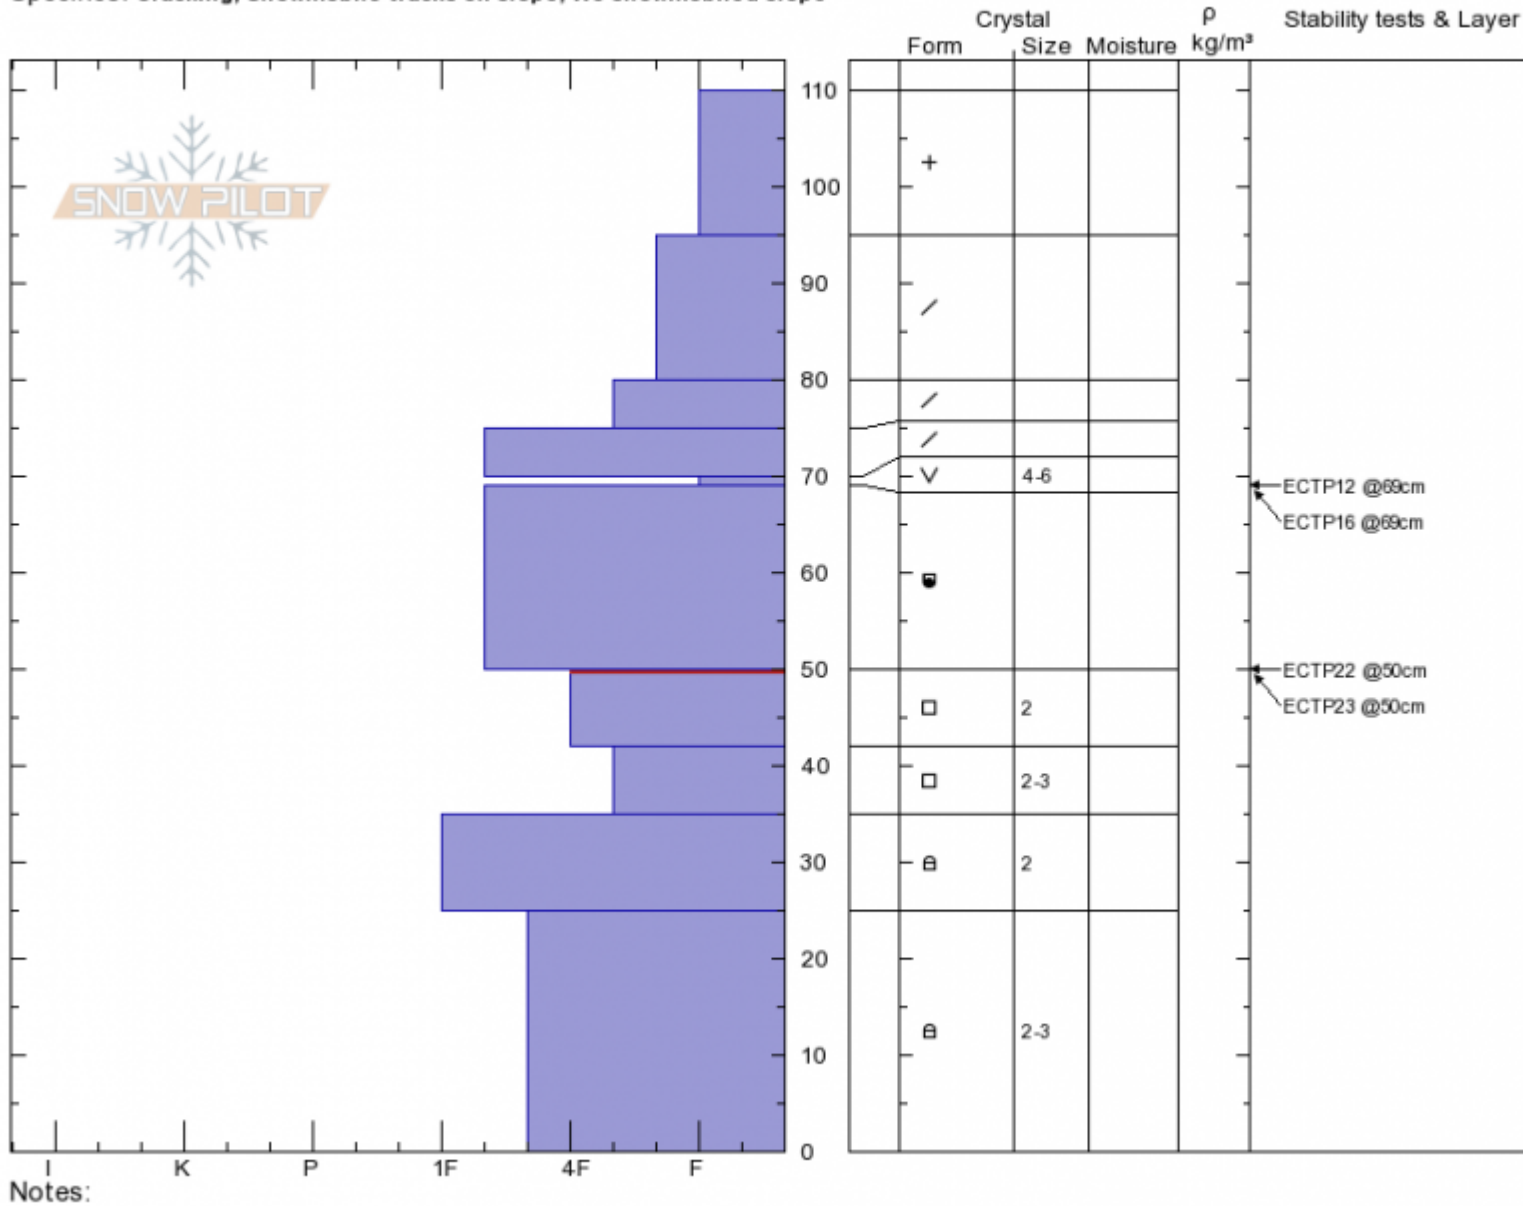

Sunlight Ridge
 Madison Range-S
 MT
 Elevation: 9430 ft
 Aspect: 93°
 Specifics: Cracking; Snowmobile tracks on slope; We snowmobiled slope

Andrew Schauer
 12/13/2019 - 12:30pm
 Co-ord: 44.96667N, -111.31030W
 Slope Angle: 20°
 Wind Loading: previous

Stability: **Poor**
 Air Temperature:
 Sky Cover: **BKN**
 Precipitation: **S-1**
 Wind: **S Light Breeze**

HS:110 Layer Notes:
 50-42cm: **Problematic layer**

Notes:
 Advisory Region
 Southern Madison
 Longitude
 -111.31W
 Latitude
 44.97N
 Southern Madison, 2019-12-13