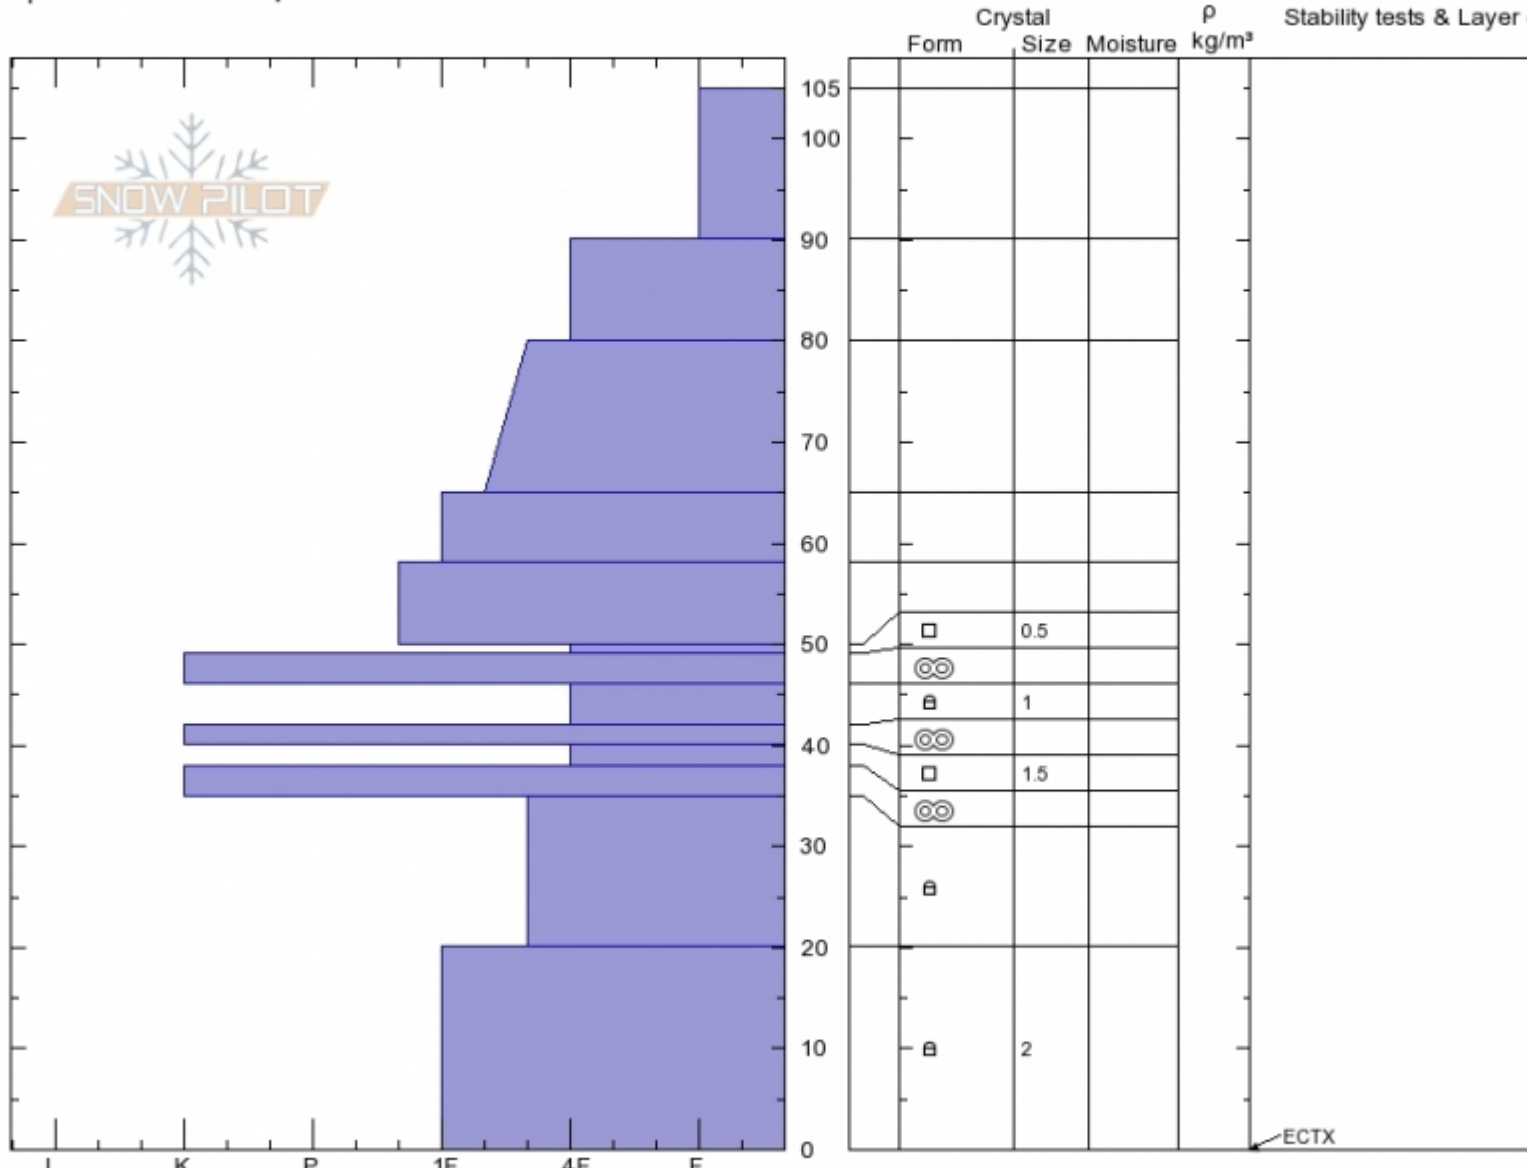

east Mt. Republic  
 Absaroka Range  
 MT  
 Elevation: 9378 ft  
 Aspect: 108°  
 Specifics: We skied slope

Beau Fredlund  
 12/17/2019 - 11:00am  
 Co-ord: 45.00537N, -109.94428E  
 Slope Angle: 29°  
 Wind Loading:

Stability:  
 Air Temperature:  
 Sky Cover: BKN  
 Precipitation: NO  
 Wind: SW

HS:105 Layer Notes:  
 50-49cm: Problematic layer

Notes: Localized wind effect, and drifts that were pencil hard and were sensitive to the weight of a skier, in areas along the NE ridge (f... winds). These areas did not appear to be widespread. One natural avalanche observed on an upper elevation east/NE aspect ne... left of the Fin. The avalanche appeared to have started from a cornice fall.

Advisory Region  
 Cooke City  
 Longitude  
 -109.96W  
 Latitude  
 45.00N

Avalanche Details: [The Fin Avalanche](#)  
 Cooke City, 2019-12-18