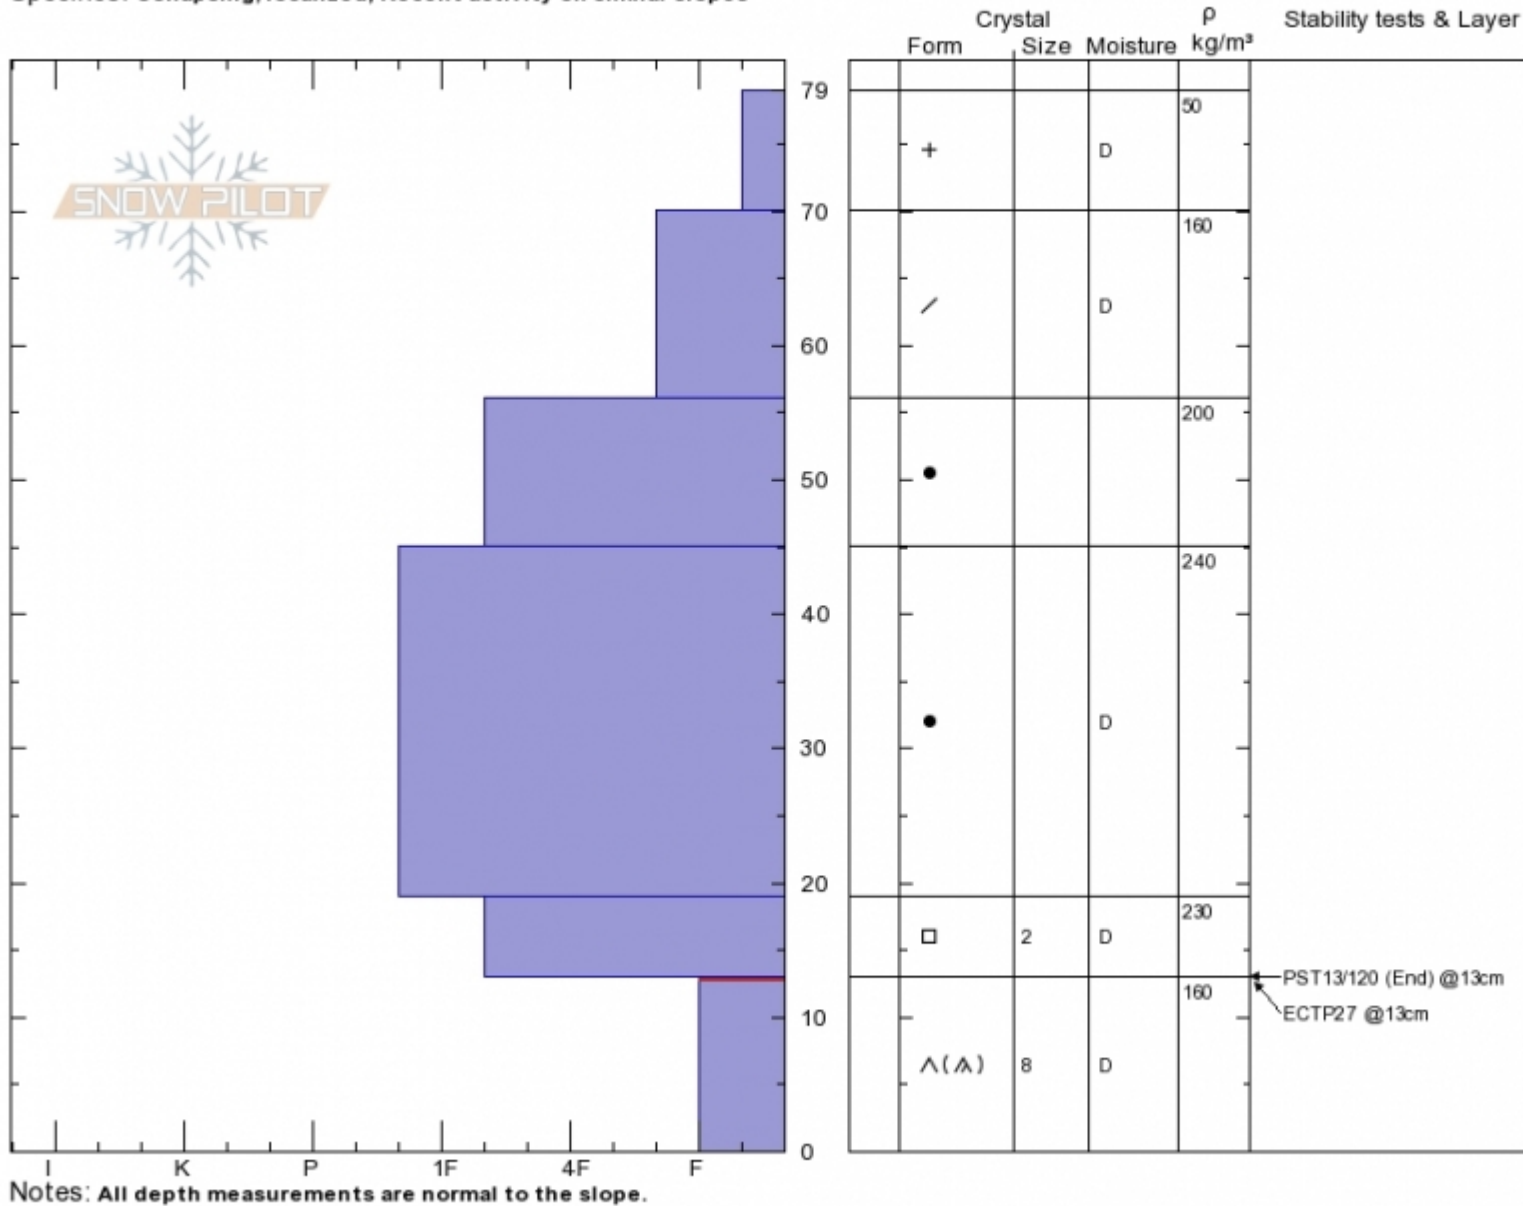

Lionhead Ski Hill
 Henry Mtns
 MT
 Elevation: 2402 m
 Aspect: 70°
 Specifics: Collapsing, localized; Recent activity on similar slopes

Karl Birkeland
 12/17/2019 - 12:30pm
 Co-ord: 44.70095N, -111.29160W
 Slope Angle: 26°
 Wind Loading: no

Stability: **Poor**
 Air Temperature:
 Sky Cover: **BKN**
 Precipitation: **NO**
 Wind: **Calm**

HS:79 Layer Notes:
 13-0cm: **Problematic layer**

Advisory Region
 Lionhead Range
 Longitude
 -111.29W
 Latitude
 44.70N

Forecast link: [GNFAC Avalanche Forecast for Wed Dec 18, 2019](#)
 Lionhead Range, 2019-12-18