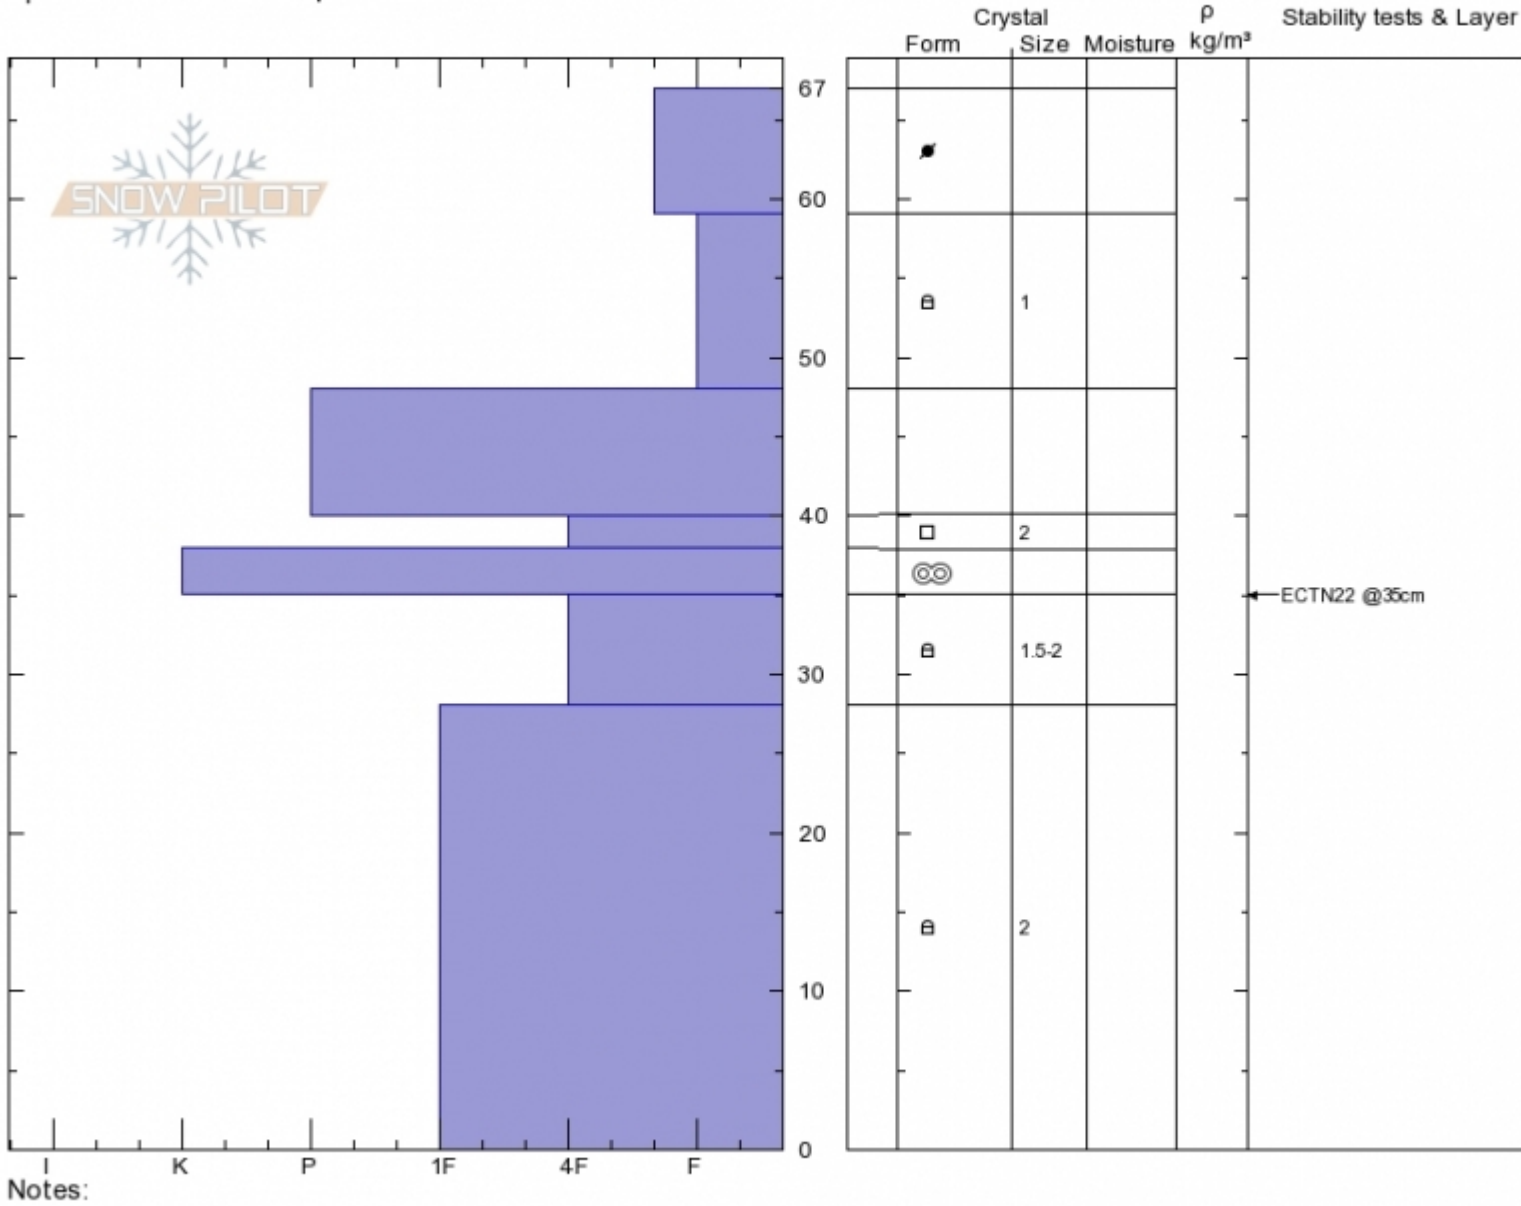

Northside Tyler's  
 Madison Range-N  
 MT  
 Elevation: 8961 ft  
 Aspect: 235°  
 Specifics: Ski tracks on slope

Dave Zinn  
 12/22/2019 - 10:50am  
 Co-ord: 45.32190N, -111.38222W  
 Slope Angle: 18°  
 Wind Loading: previous

Stability: **Good**  
 Air Temperature: -2.5°C  
 Sky Cover: **OVC**  
 Precipitation: **NO**  
 Wind: **S Light Breeze**

HS:67 Layer Notes:

Notes:  
 Advisory Region  
 Northern Madison  
 Longitude  
 -111.39W  
 Latitude  
 45.34N  
 Northern Madison, 2019-12-22