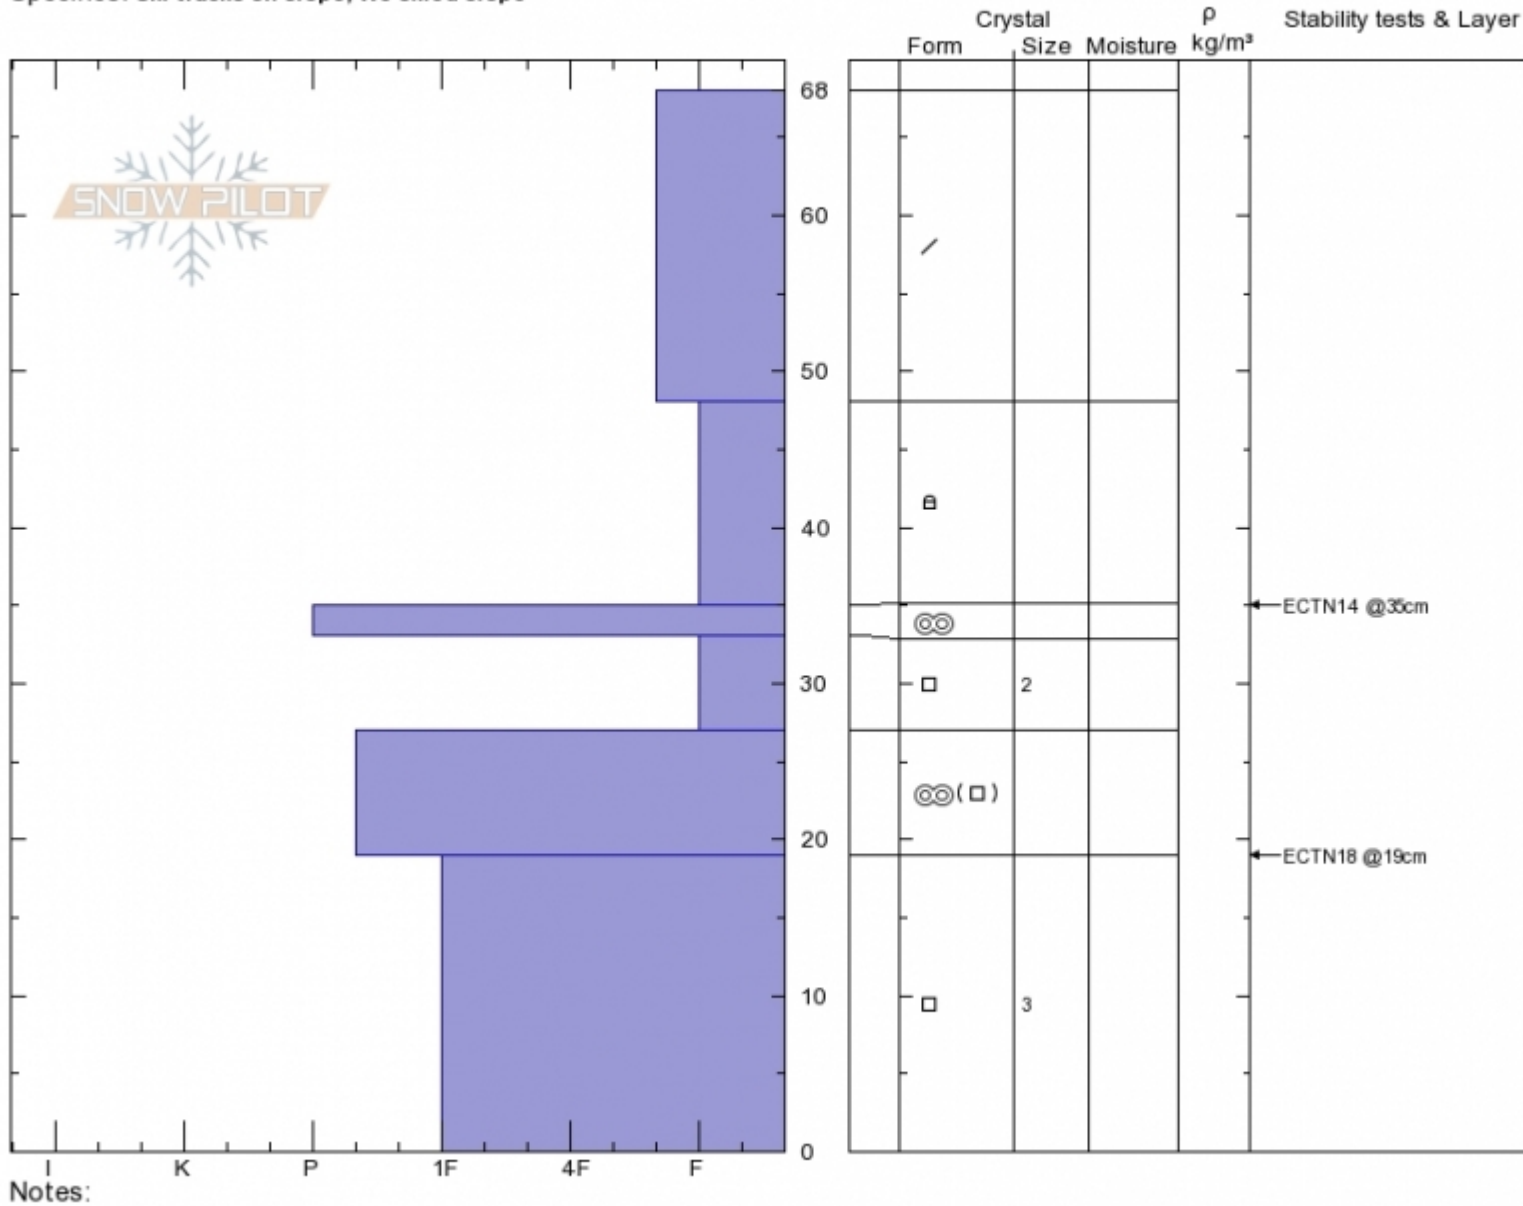

SE Facing Middle Basin Dave Zinn
 Madison Range-N 12/22/2019 - 12:00pm
 MT Co-ord: 45.32306N, -111.37836W
 Elevation: 8862 ft Slope Angle: 28°
 Aspect: 110° Wind Loading: no
 Specifics: Ski tracks on slope; We skied slope

Stability: **Good** HS:68 Layer Notes:
 Air Temperature: -2.5°C
 Sky Cover: **OVC**
 Precipitation: **NO**
 Wind: **S Light Breeze**

Advisory Region
 Northern Madison
 Longitude
 -111.38W
 Latitude
 45.34N
 Northern Madison, 2019-12-22