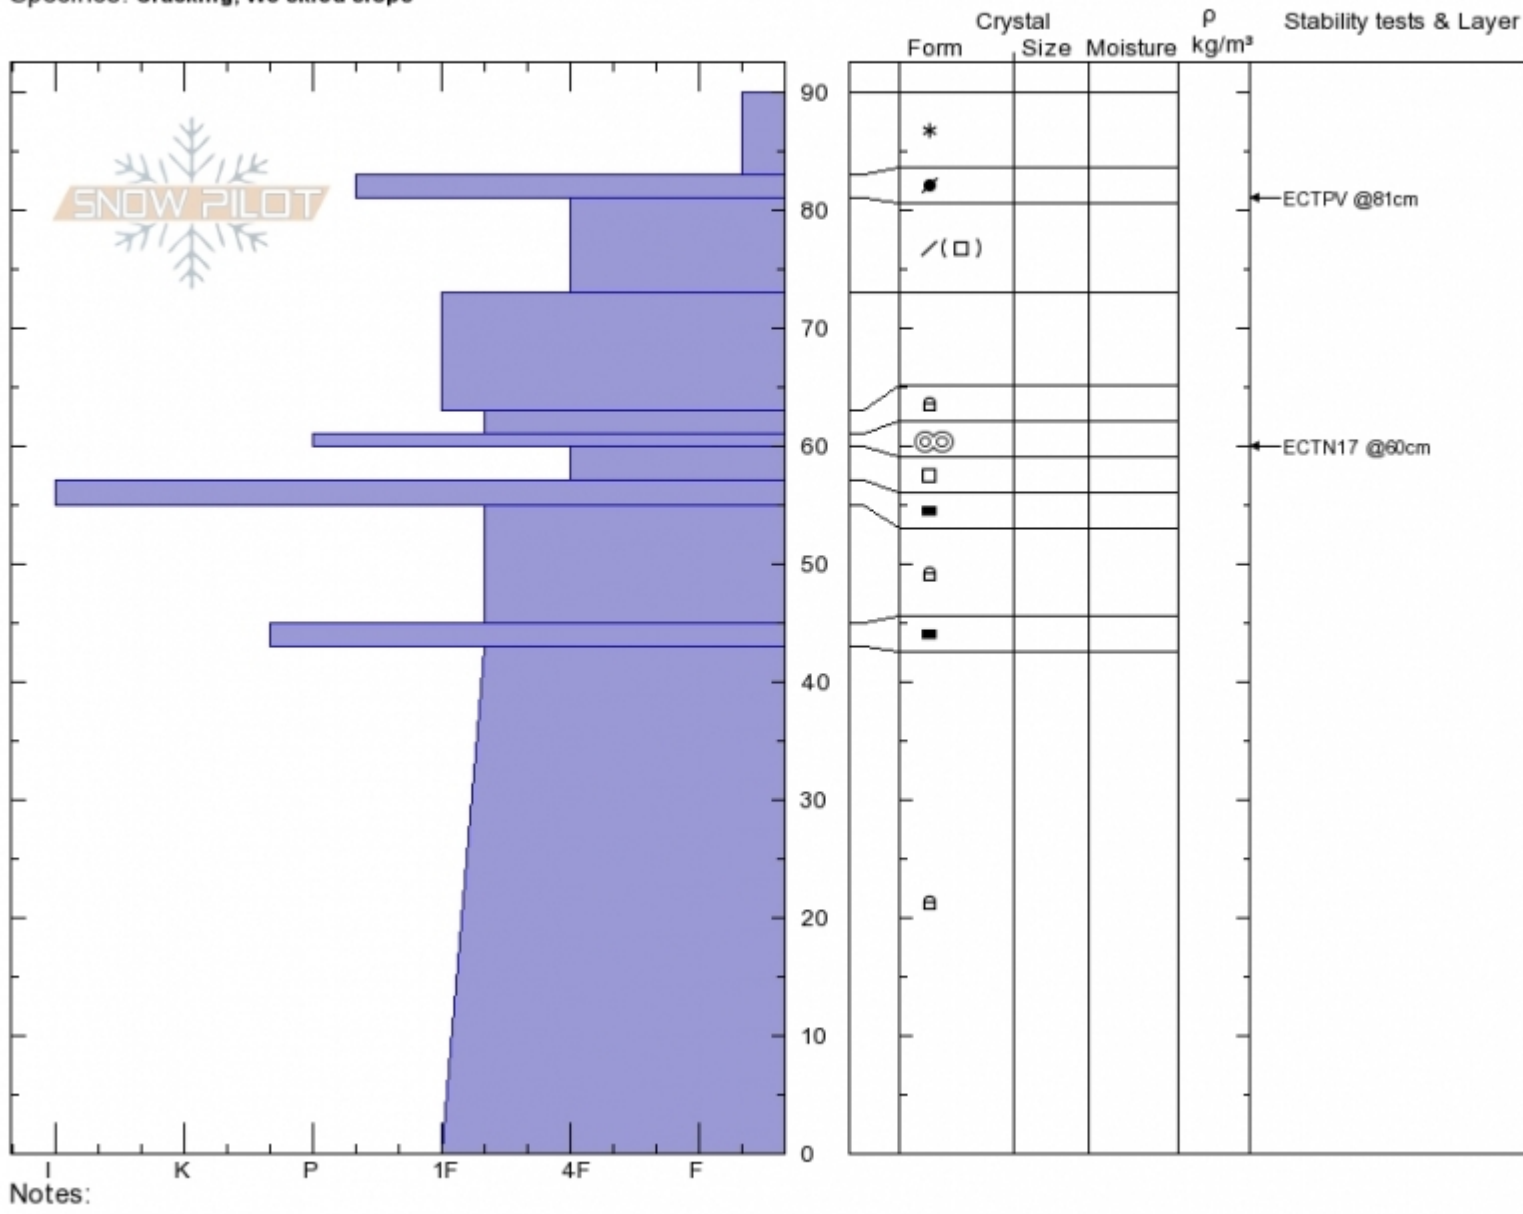

Fairy Lake/Pomp Pk.  
 Bridger Range  
 MT  
 Elevation: 8406 ft  
 Aspect: 80°  
 Specifics: Cracking; We skied slope

Alex Marienthal  
 12/29/2019 - 10:34am  
 Co-ord: 45.90768N, -110.96999W  
 Slope Angle: 35°  
 Wind Loading:

Stability: **Good**  
 Air Temperature:  
 Sky Cover: **BKN**  
 Precipitation: **S-1**  
 Wind: **Calm**

HS:90 Layer Notes:

Advisory Region  
 Bridger Range  
 Longitude  
 -110.96W  
 Latitude  
 45.90N

Forecast link: [GNFAC Avalanche Forecast for Tue Dec 31, 2019](#)  
 Bridger Range, 2019-12-29