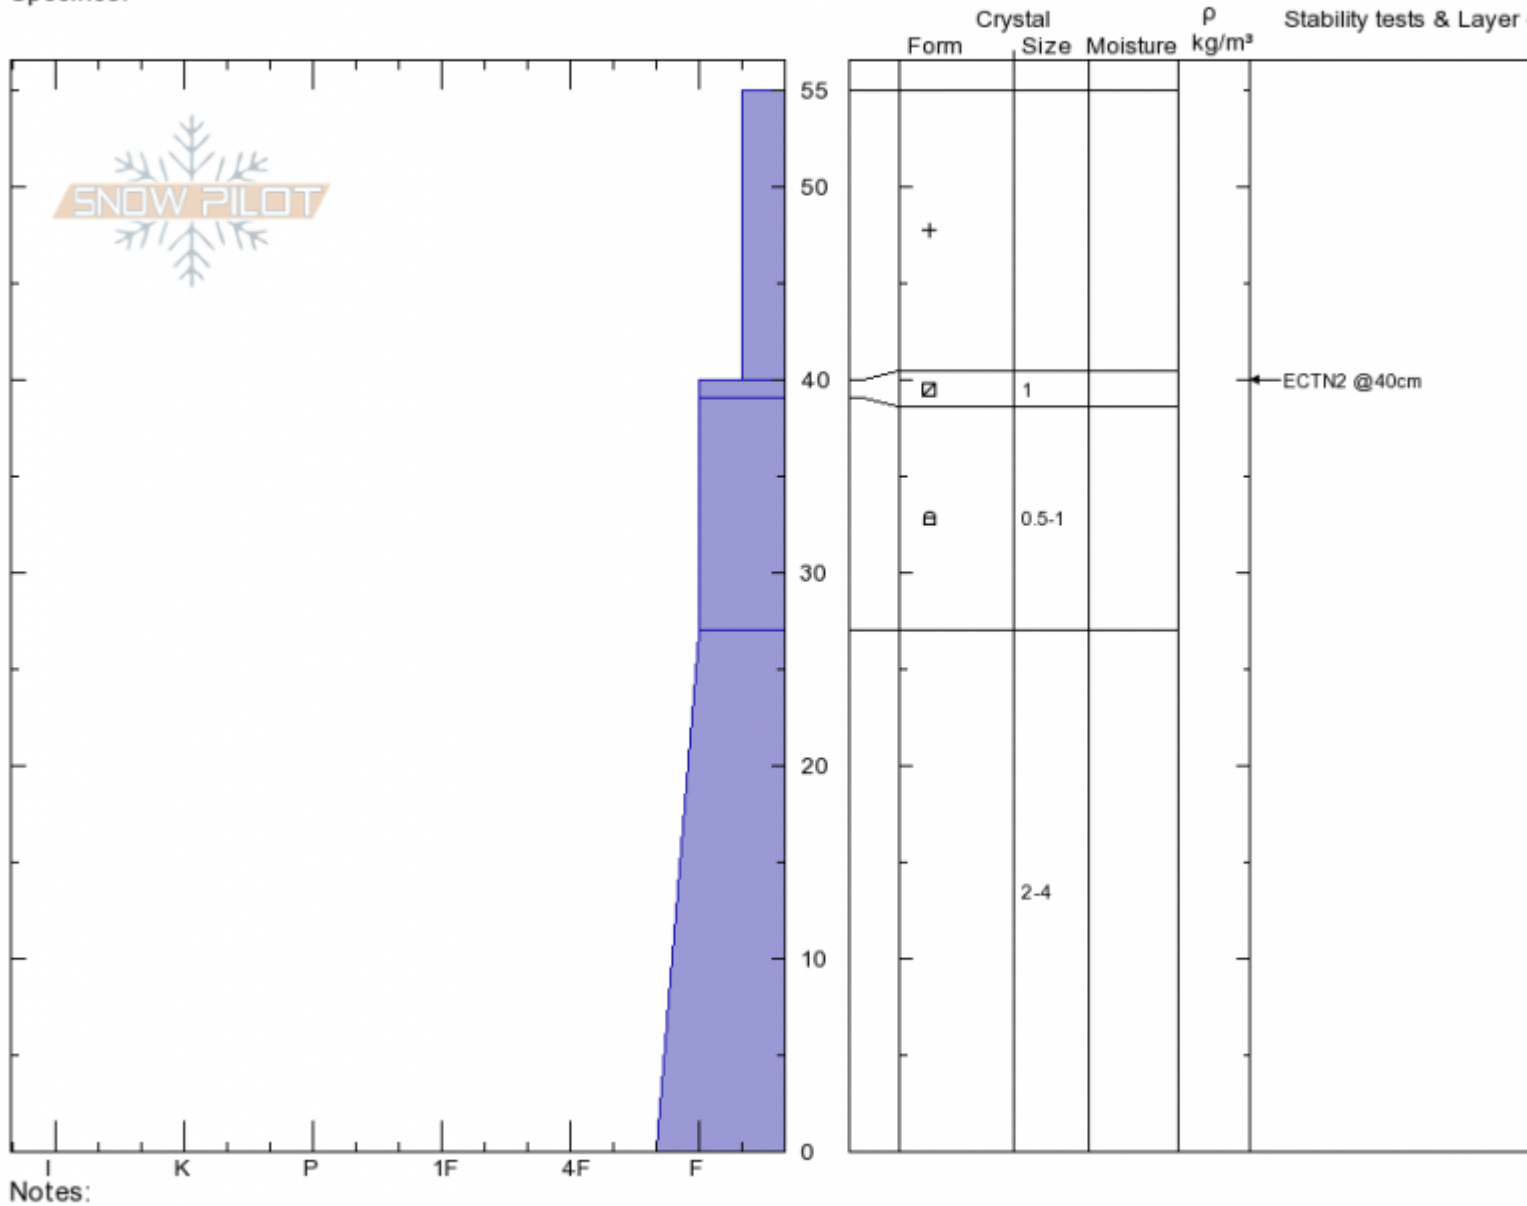

Bacon Rind Low
Madison Range-S
MT
 Elevation:
 Aspect: **120°**
 Specifics:

Doug Chabot-Admin
01/01/2020 - 10:00am
 Co-ord:
 Slope Angle: **32°**
 Wind Loading: **no**

Stability: **Fair**
 Air Temperature: **-9°C**
 Sky Cover: **OVC**
 Precipitation: **S1**
 Wind:

HS:55 Layer Notes:

Notes:
 Advisory Region
 Southern Madison
 Longitude
 -111.10W
 Latitude
 44.96N
 Southern Madison, 2020-01-01