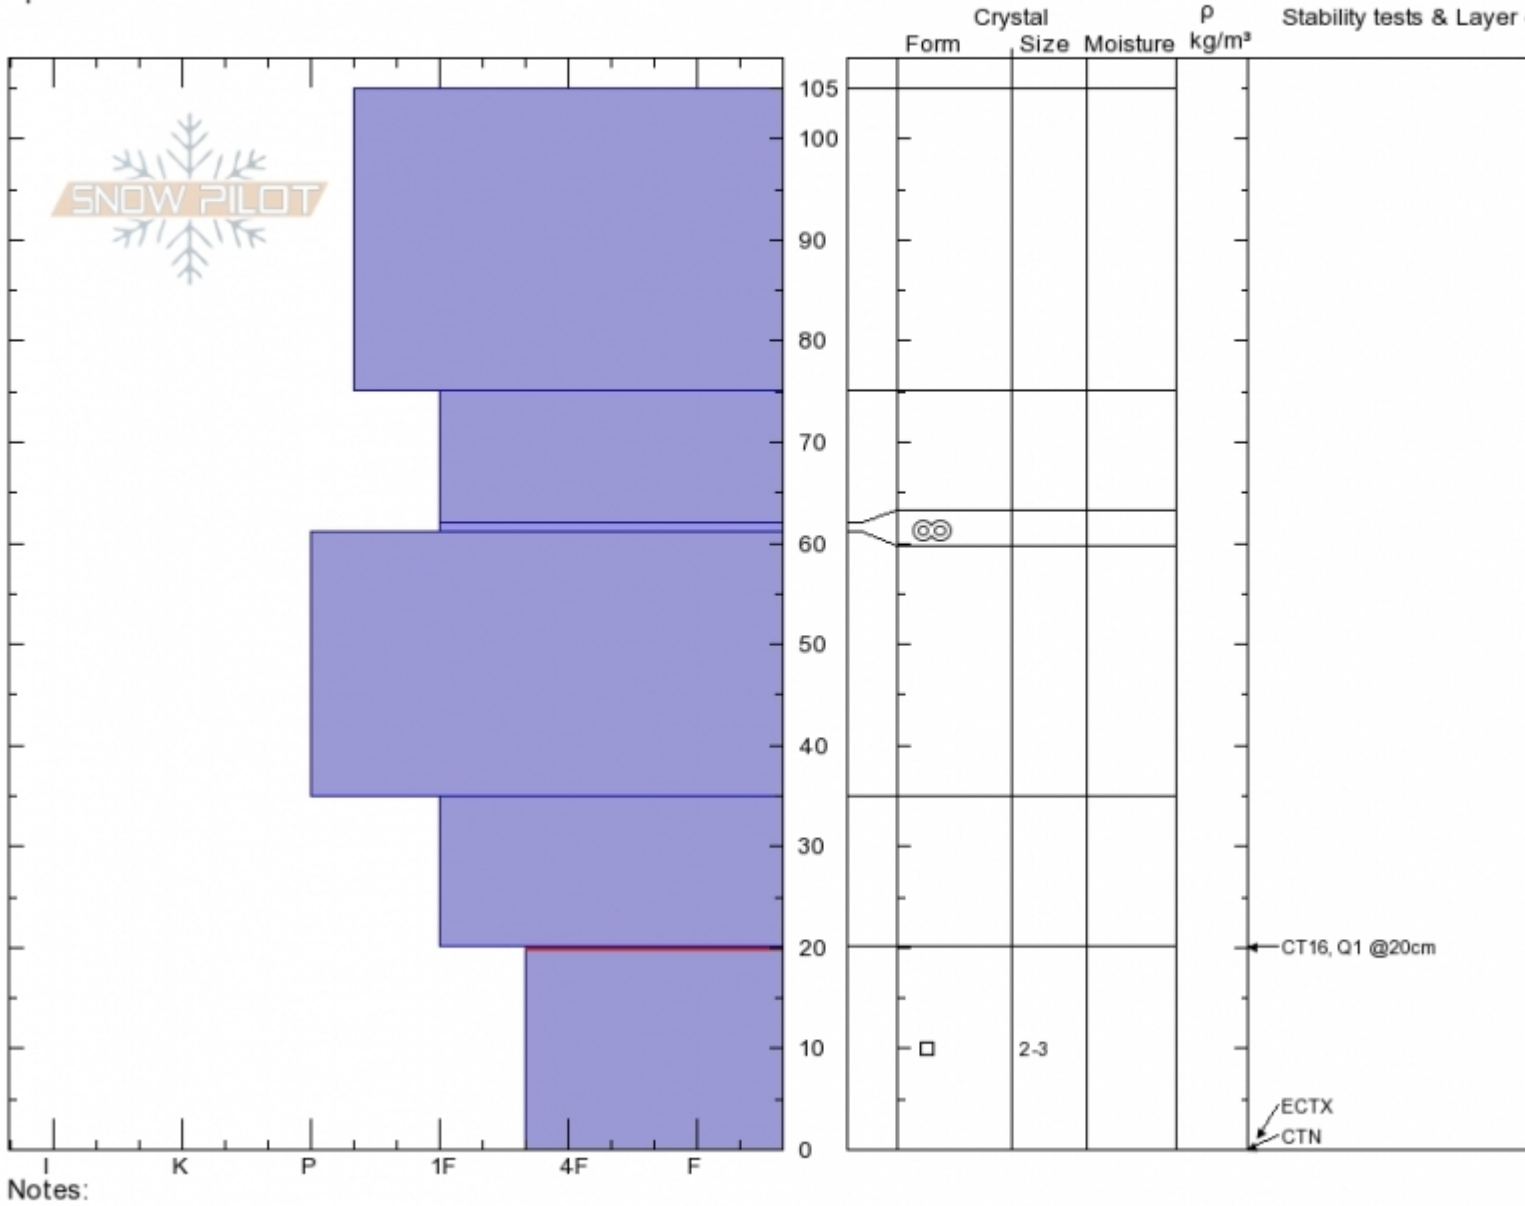

South Face Abundance Dave Zinn
Cooke City 12/30/2019 - 10:00am
MT Co-ord: 45.06843N, -110.01548W
 Elevation: 9985 ft Slope Angle: 30°
 Aspect: 170° Wind Loading:
 Specifics:

Stability: **Fair**
 Air Temperature:
 Sky Cover: **CLR**
 Precipitation: **NO**
 Wind: **Calm**

HS:105 Layer Notes:
 20-0cm: **Problematic layer**

Advisory Region
 Cooke City
 Longitude
 -110.02W
 Latitude
 45.07N
 Cooke City, 2020-01-04