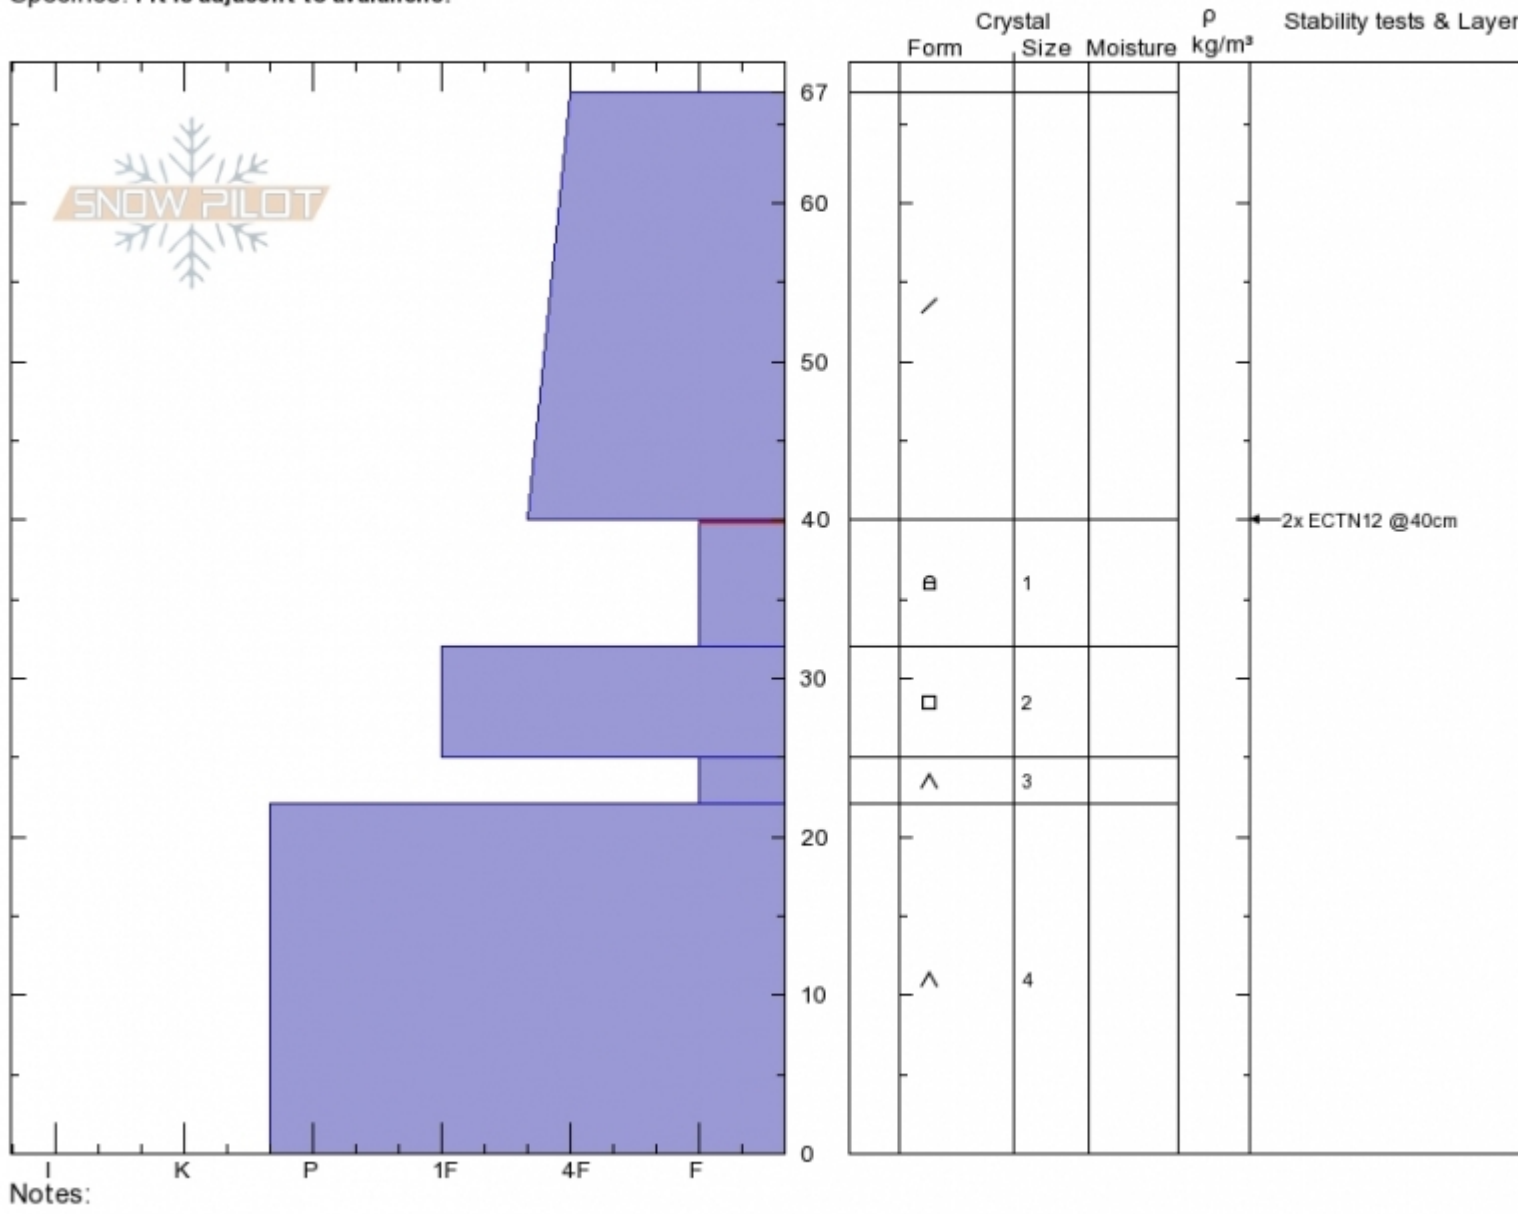

Lower Tyler's  
 Madison Range-N  
 MT  
 Elevation: 8691 ft  
 Aspect: 250°  
 Specifics: Pit is adjacent to avalanche:

Dave Zinn  
 01/05/2020 - 11:00am  
 Co-ord: 45.32275N, -111.38453W  
 Slope Angle: 32°  
 Wind Loading:

Stability: Fair  
 Air Temperature: -12°C  
 Sky Cover: OVC  
 Precipitation: S-1  
 Wind: Calm

HS:67  
 Layer Notes:  
 40-32cm: Problematic layer

Advisory Region  
 Northern Madison  
 Longitude  
 -111.39W  
 Latitude  
 45.34N  
 Northern Madison, 2020-01-06