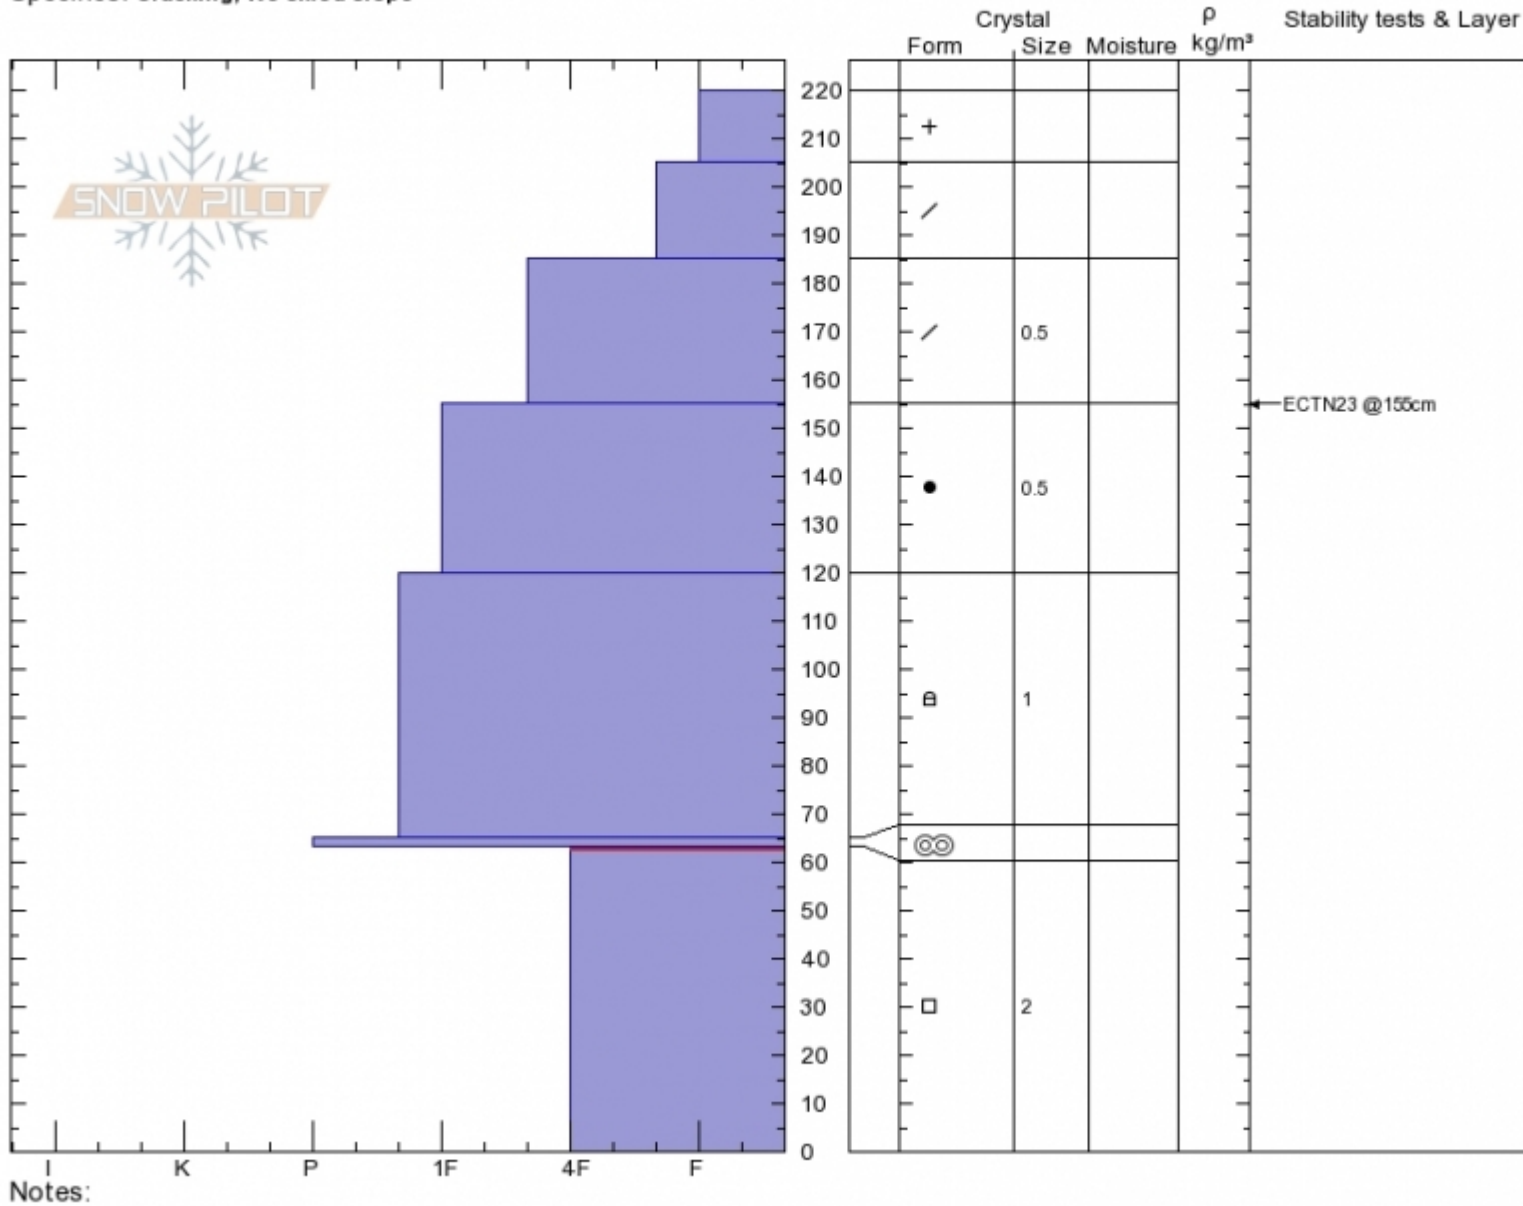

**East Rasta Profile**  
**Cooke City**  
**MT**  
 Elevation: **9904 ft**  
 Aspect: **180°**  
 Specifics: **Cracking; We skied slope**

**Dave Zinn**  
**01/12/2020 - 2:10pm**  
 Co-ord: **45.07074N, -109.94497W**  
 Slope Angle: **33°**  
 Wind Loading: **no**

Stability: **Good**  
 Air Temperature: **-11°C**  
 Sky Cover: **OVC**  
 Precipitation: **S-1**  
 Wind: **Calm**

**HS:220** Layer Notes:  
 63-0cm:**Problematic layer**

Advisory Region  
 Cooke City  
 Longitude  
 -109.95W  
 Latitude  
 45.07N  
 Cooke City, 2020-01-12