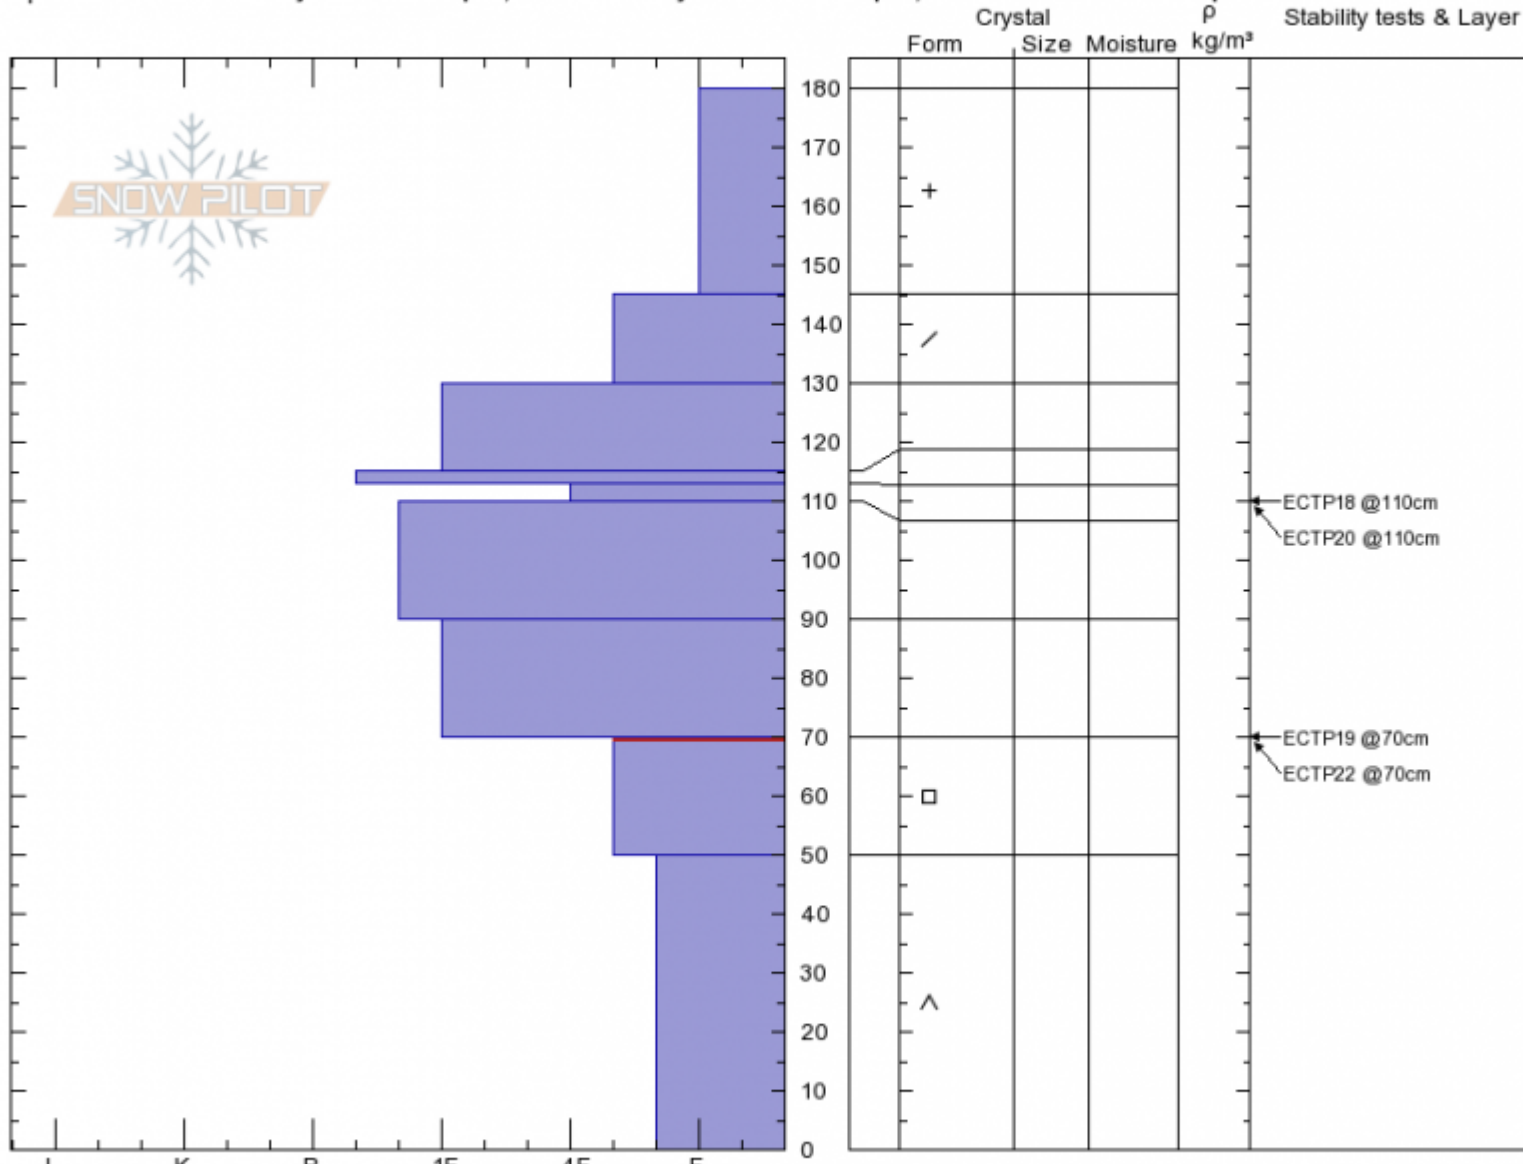

2nd Yellowmule
Madison Range-N
MT

Elevation: 9481 ft
Aspect: 45°

Doug Chabot-Admin
01/12/2020 - 10:00am
Co-ord: 45.17772N, -111.39356W
Slope Angle: 20°
Wind Loading:

Stability: Fair
Air Temperature: -7°C
Sky Cover: X
Precipitation: S1
Wind:

HS:180 Layer Notes:
70-50cm:Problematic layer

Specifics: Recent activity on similar slopes; Recent activity on different slopes; Snowmobile tracks on slope

Notes: The layer at 110 was breaking, but I could not isolate the grain type responsible for this. This is the only pit with this instability isolated weakness.

Advisory Region
Northern Madison
Longitude
-111.38W
Latitude
45.17N
Northern Madison, 2020-01-13