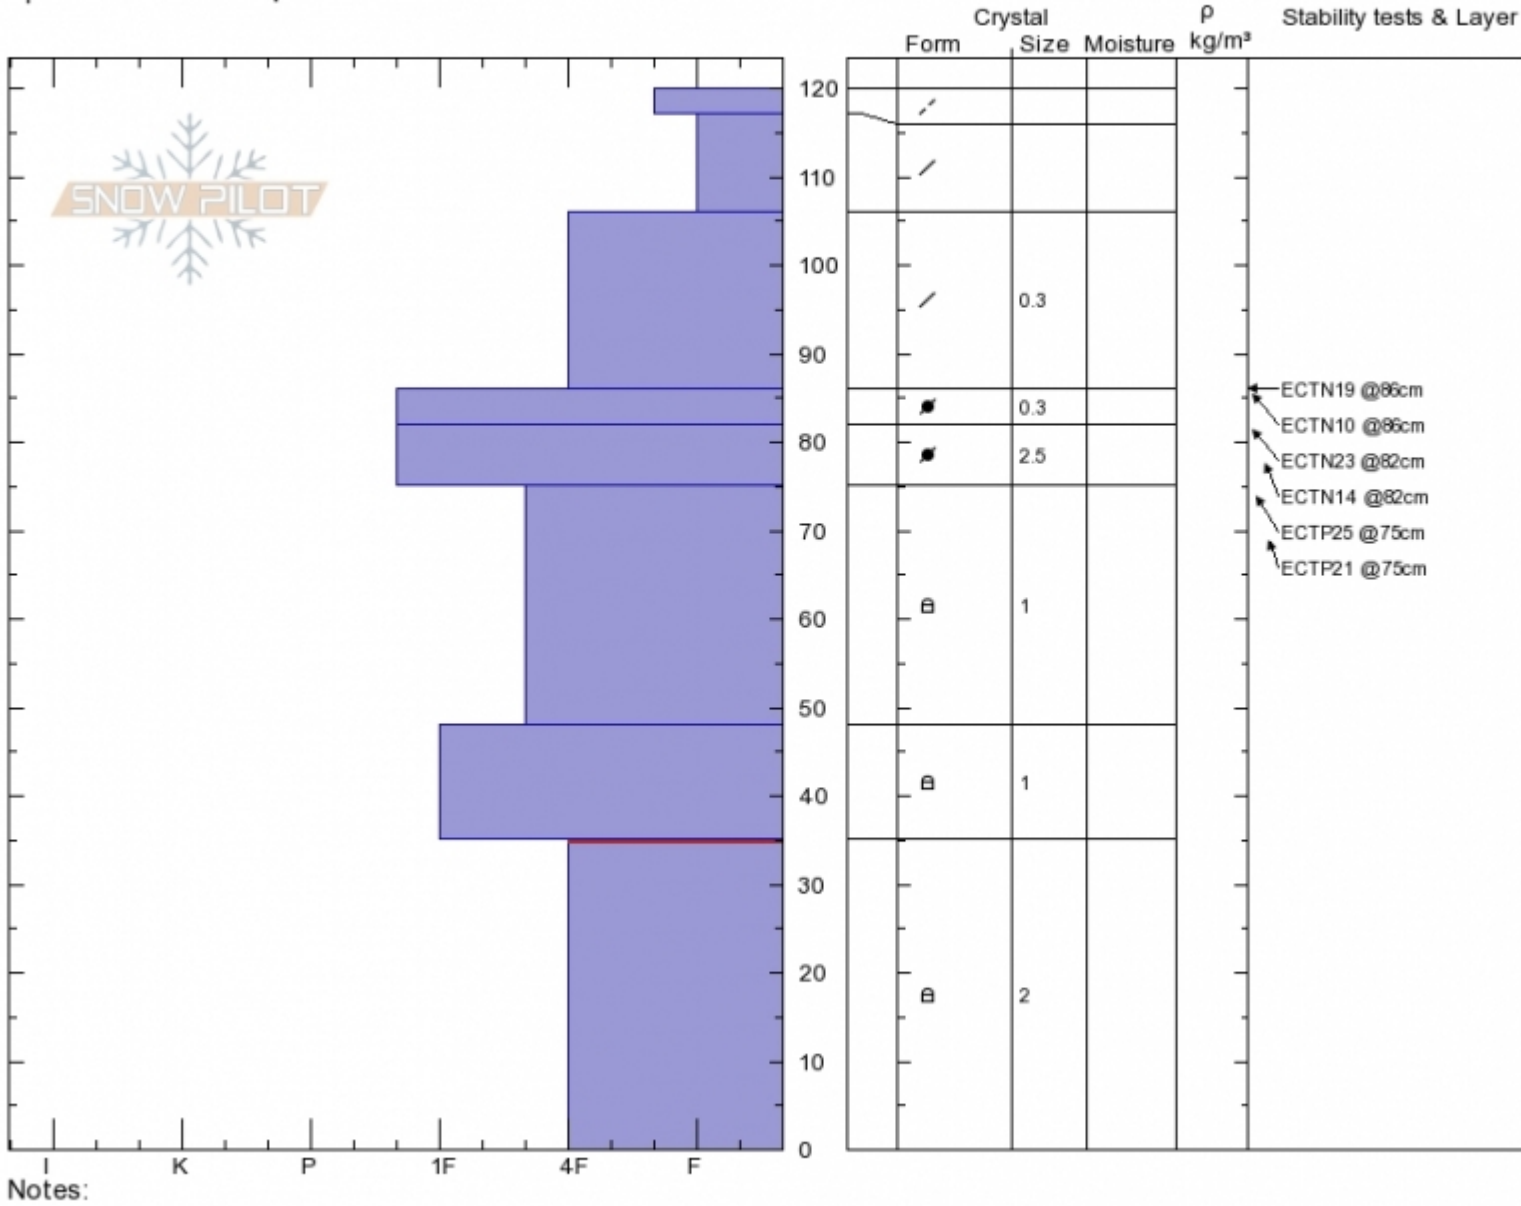

Sheep Creek W. Facing
Cooke City
MT
 Elevation: **8715 ft**
 Aspect: **270°**
 Specifics: **We skied slope**

Dave Zinn
01/13/2020 - 9:30am
 Co-ord: **45.03176N, -109.96042W**
 Slope Angle: **25°**
 Wind Loading: **previous**

Stability: **Good**
 Air Temperature: **-12°C**
 Sky Cover: **OVC**
 Precipitation: **S-1**
 Wind: **NW Moderate**

HS: **120** Layer Notes:
 35-0cm: **Problematic layer**

Advisory Region
 Cooke City
 Longitude
 -109.96W
 Latitude
 45.03N
 Cooke City, 2020-01-14