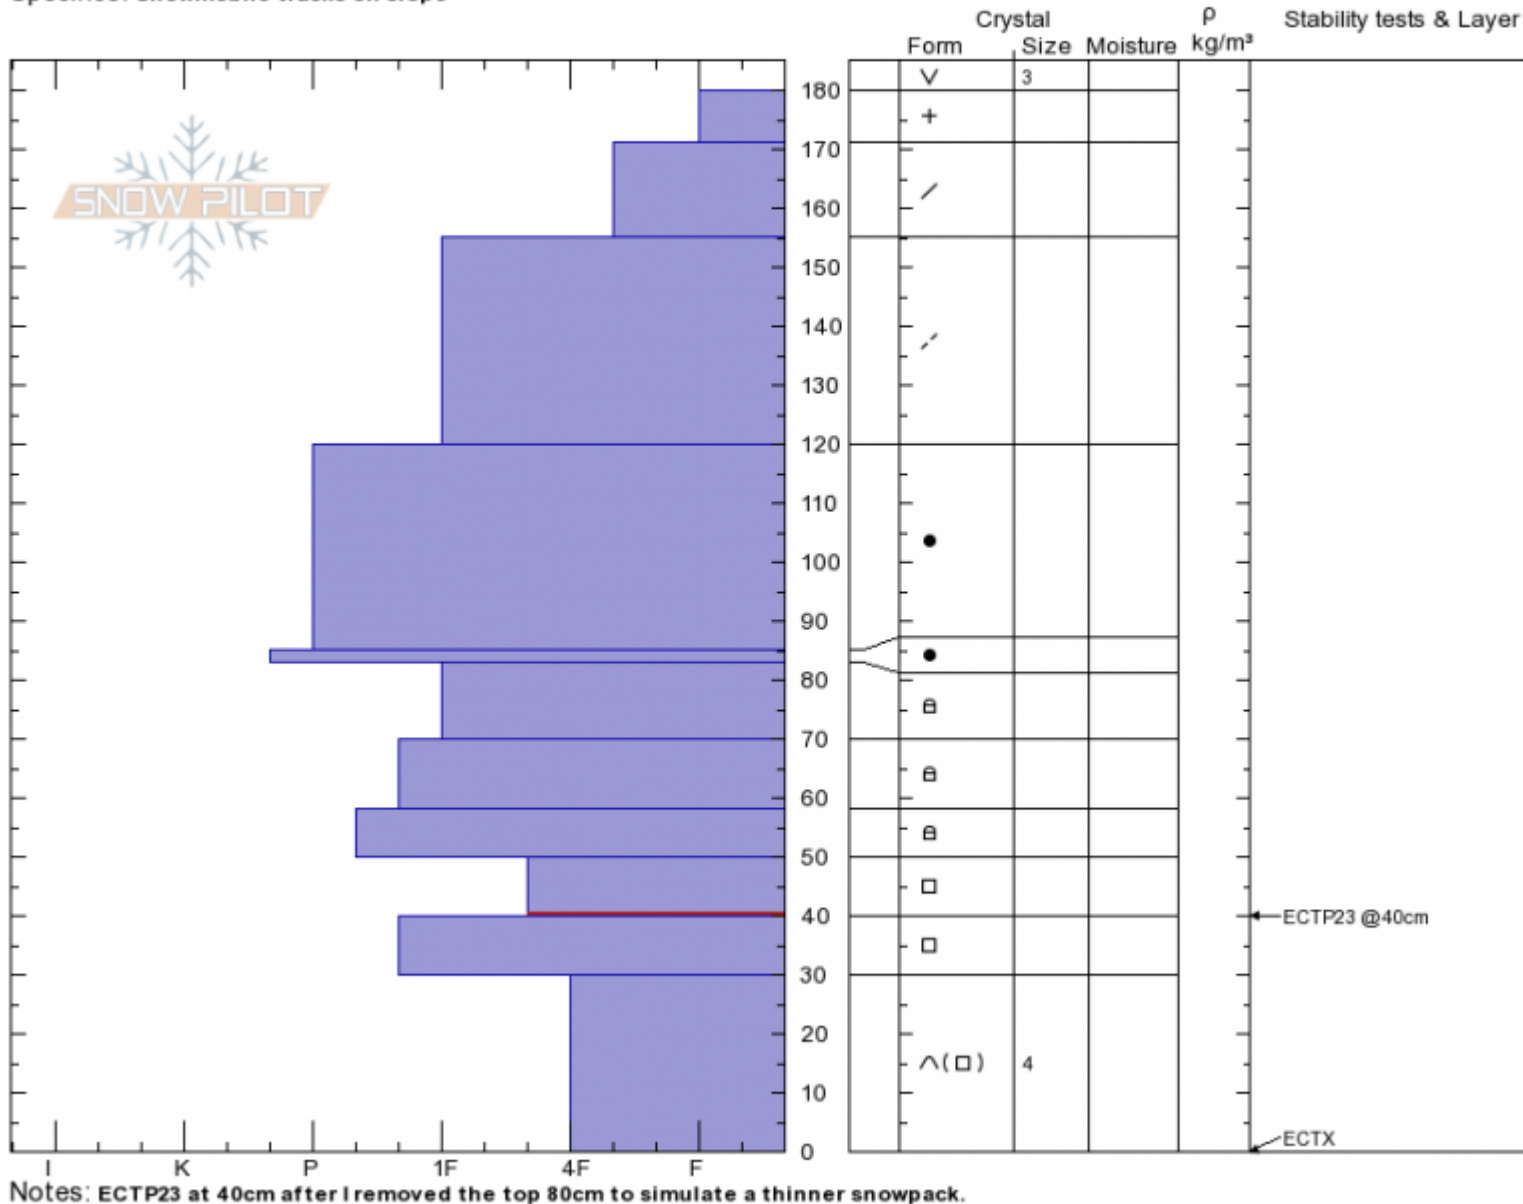

Abundance Ridge\_low  
 Cooke City  
 MT  
 Elevation: 9150 ft  
 Aspect: 130°  
 Specifics: Snowmobile tracks on slope

Doug Chabot-Admin  
 01/20/2020 - 11:00am  
 Co-ord: 45.06415N, -110.01765W  
 Slope Angle: 22°  
 Wind Loading: previous

Stability: Good  
 Air Temperature: -2°C  
 Sky Cover: CLR  
 Precipitation: NO  
 Wind:

HS:180 Layer Notes:  
 50-40cm: Problematic layer

Advisory Region  
 Cooke City  
 Longitude  
 -110.02W  
 Latitude  
 45.08N  
 Cooke City, 2020-01-21