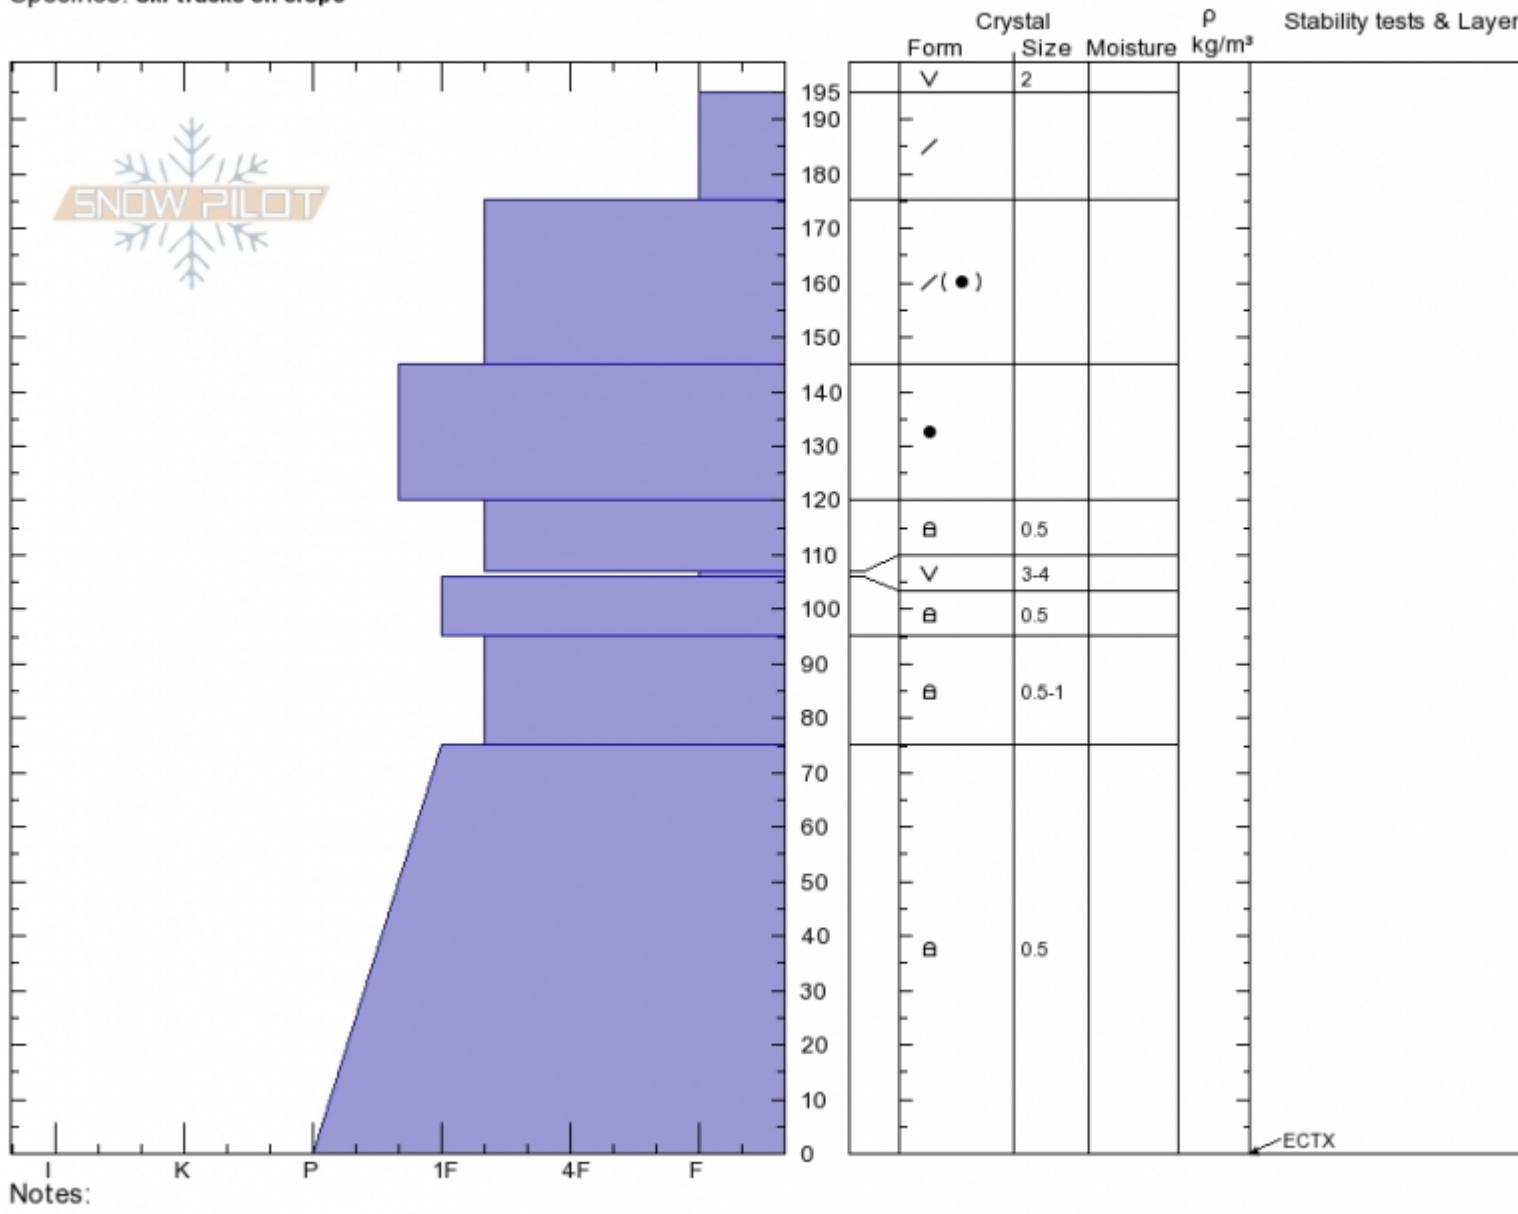

Divide Peak, E Face
Gallatin Range-N
MT
 Elevation: **9694 ft**
 Aspect: **100°**
 Specifics: **Ski tracks on slope**

Spencer Jonas
01/20/2020 - 1:00pm
 Co-ord: **45.40263N, -110.97230W**
 Slope Angle: **27°**
 Wind Loading: **no**

Stability:
 Air Temperature:
 Sky Cover: **FEW**
 Precipitation: **NO**
 Wind: **W Light Breeze**

HS:195 Layer Notes:

Advisory Region
 Northern Gallatin
 Longitude
 -110.98W
 Latitude
 45.40N
 Northern Gallatin, 2020-01-22