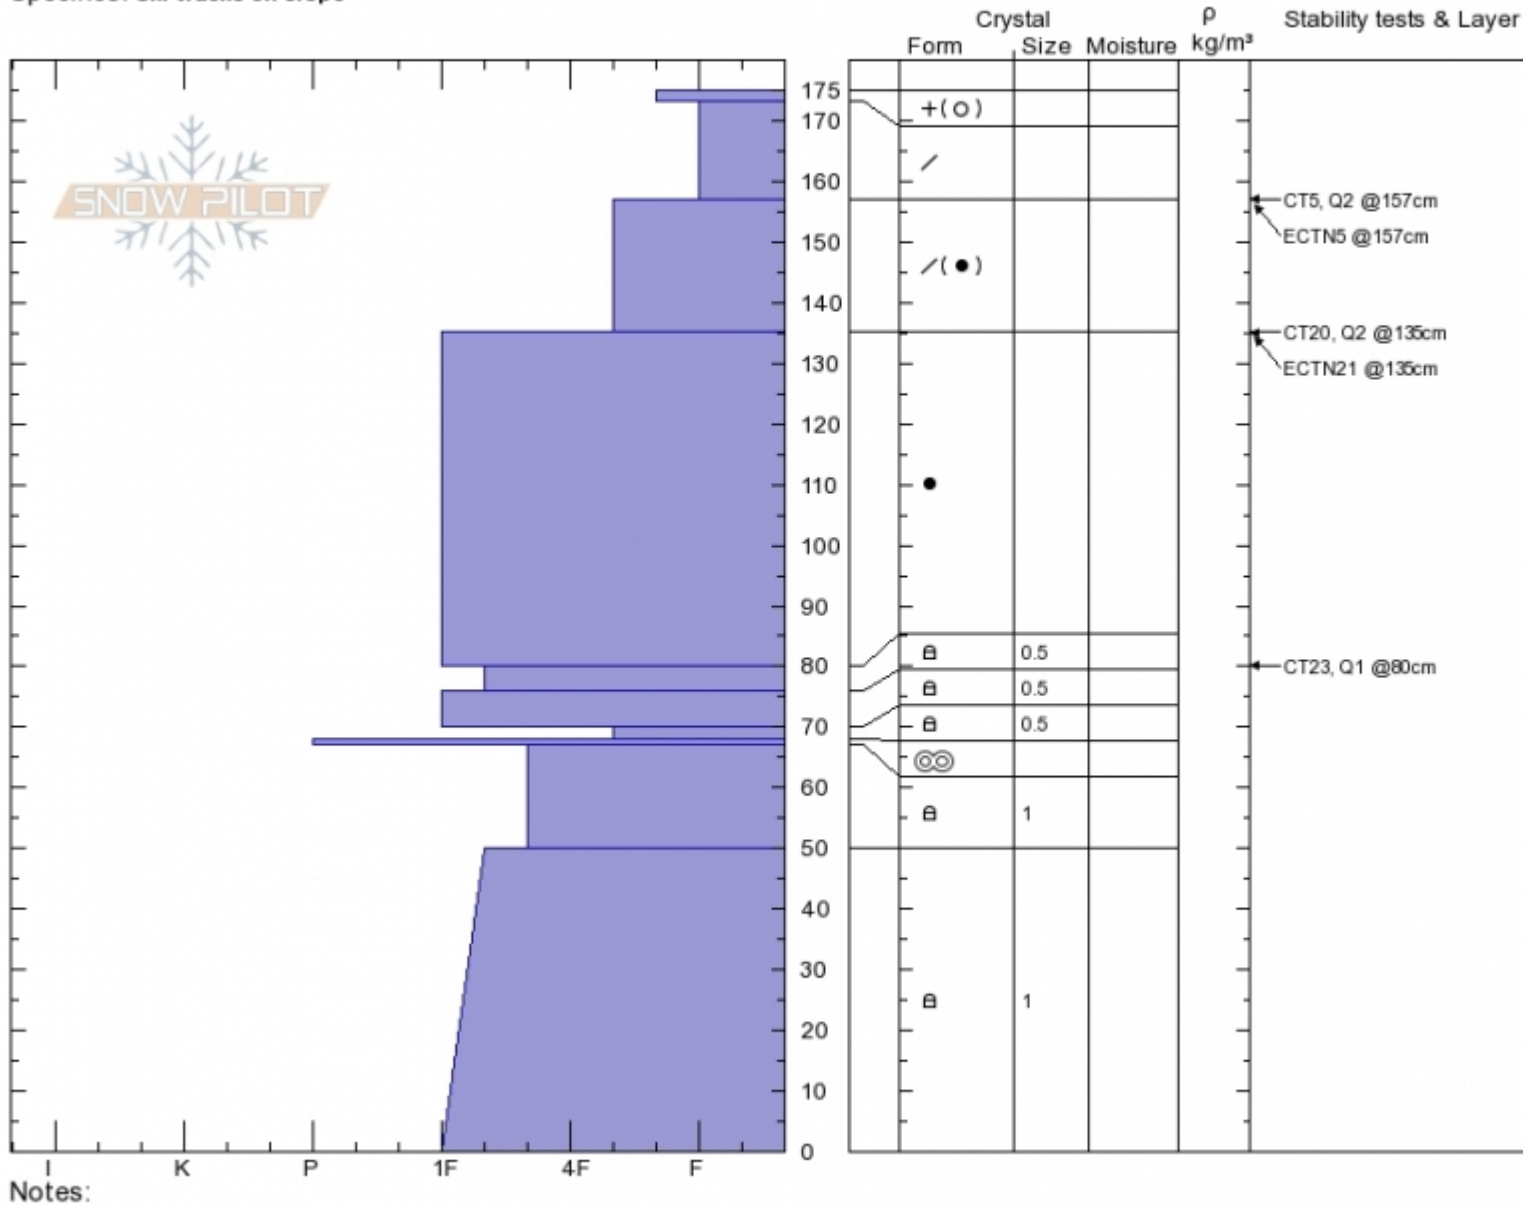

**Divide Peak, S Face**  
**Gallatin Range-N**  
**MT**  
 Elevation: **9655 ft**  
 Aspect: **160°**  
 Specifics: **Ski tracks on slope**

**Spencer Jonas**  
**01/20/2020 - 12:00pm**  
 Co-ord: **45.40230N, -110.97249W**  
 Slope Angle: **28°**  
 Wind Loading: **no**

Stability:  
 Air Temperature: **2°C**  
 Sky Cover: **FEW**  
 Precipitation: **NO**  
 Wind: **W Light Breeze**

HS:175 Layer Notes:

Advisory Region  
 Northern Gallatin  
 Longitude  
 -110.98W  
 Latitude  
 45.40N  
 Northern Gallatin, 2020-01-22