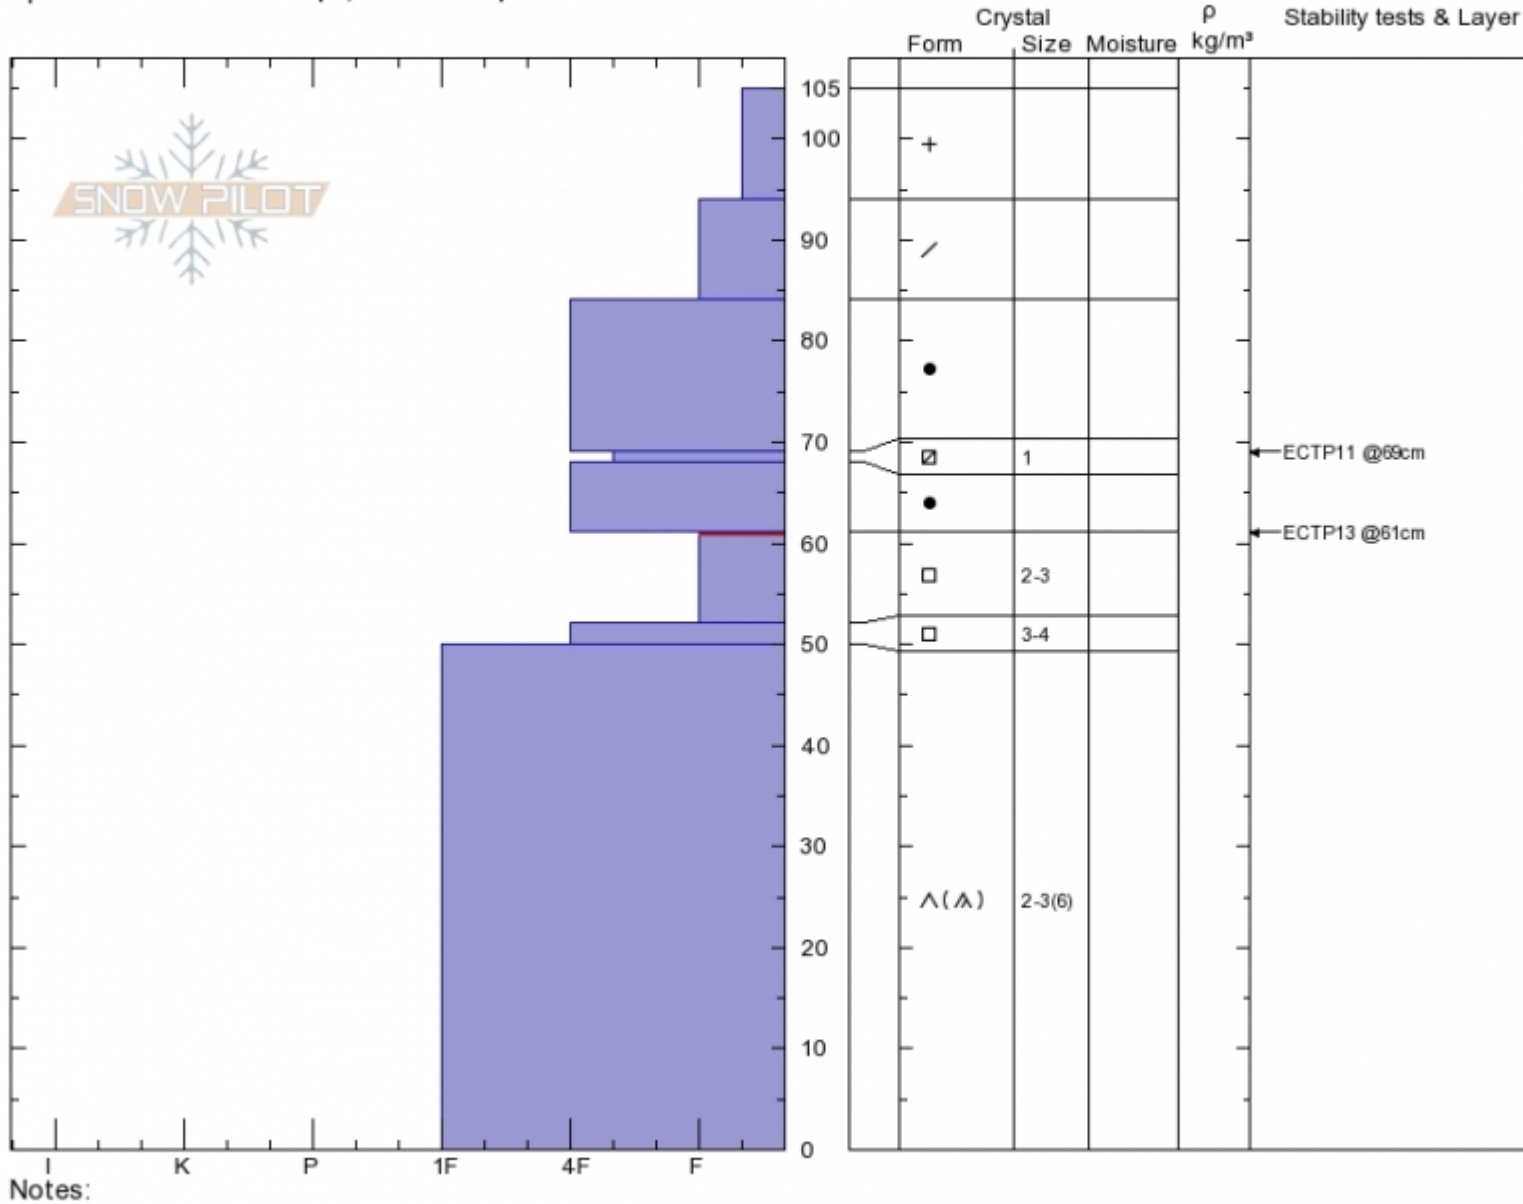

Lower Flanders
 Gallatin Range-N
 MT
 Elevation: 9283 ft
 Aspect: 100°
 Specifics: Ski tracks on slope; We skied slope

Dave Zinn
 01/22/2020 - 12:00pm
 Co-ord: 45.43204N, -110.93938W
 Slope Angle: 28°
 Wind Loading: no

Stability: Fair
 Air Temperature:
 Sky Cover: SCT
 Precipitation: NO
 Wind: Calm

HS:105 Layer Notes:
 61-52cm: Problematic layer

Advisory Region
 Northern Gallatin
 Longitude
 -110.94W
 Latitude
 45.43N
 Northern Gallatin, 2020-01-22