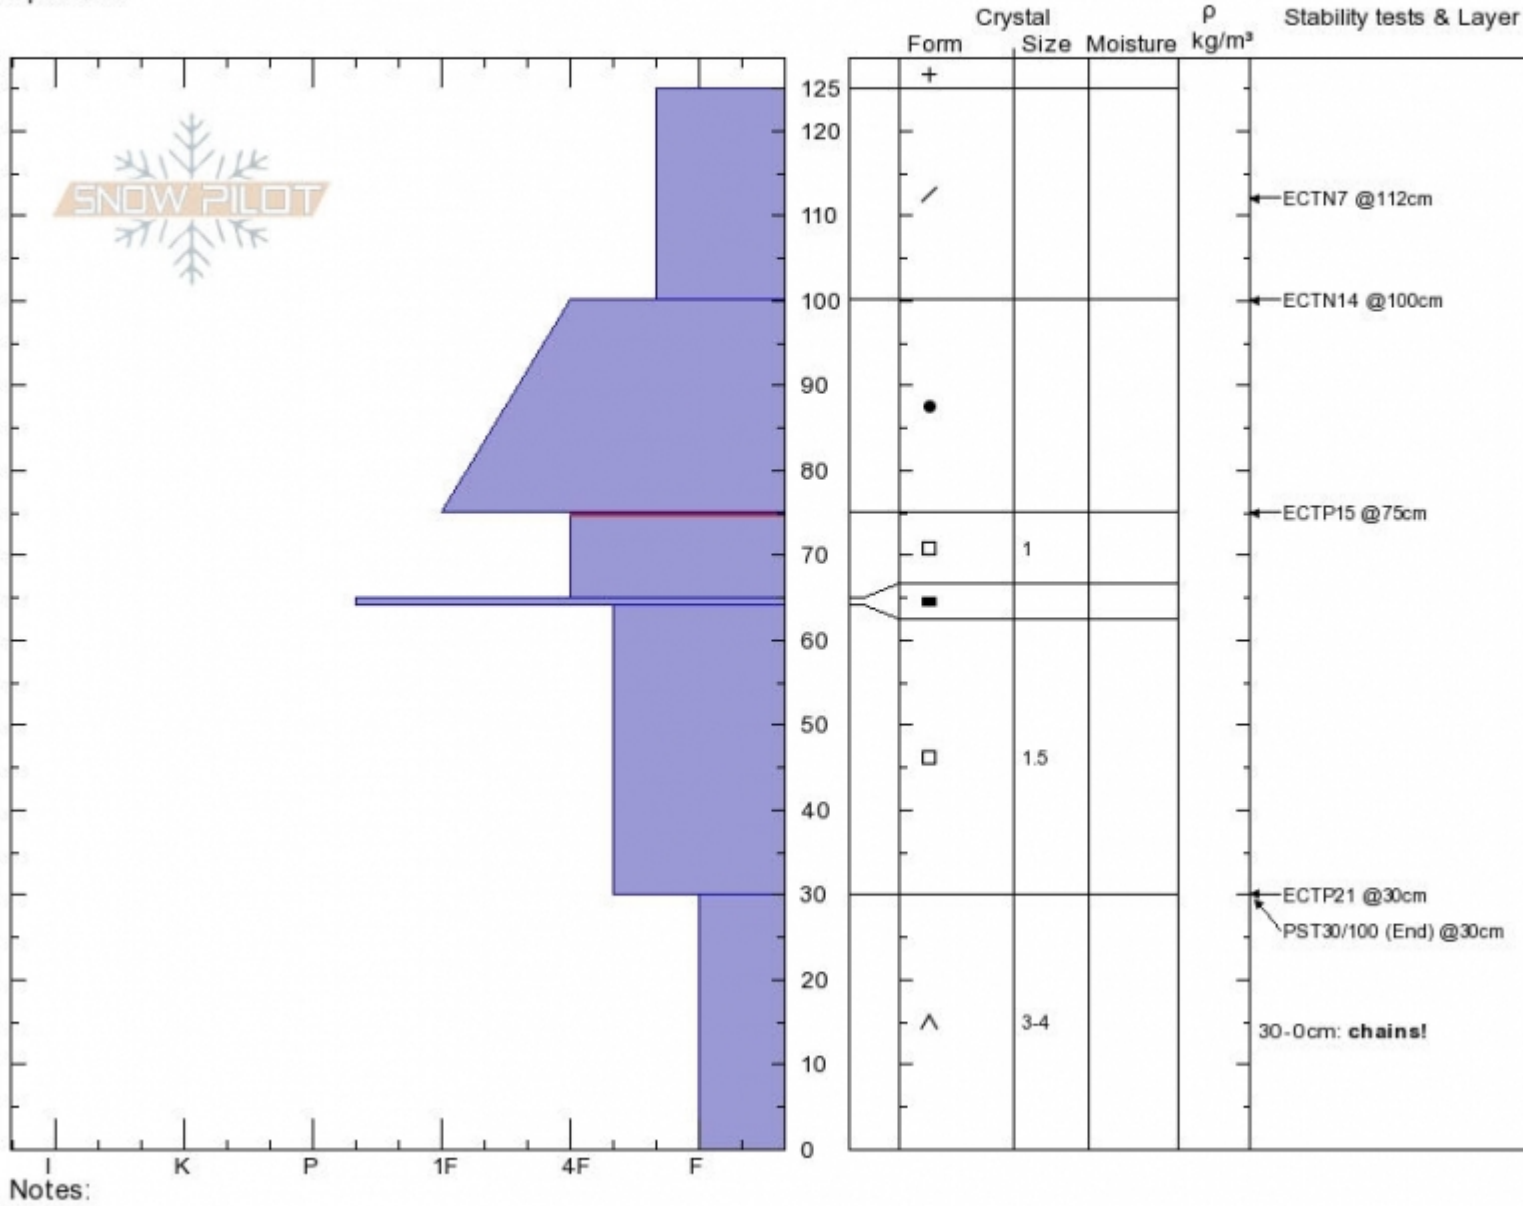

Ernest Miller Ridge  
 Madison Range-S  
 MT  
 Elevation: 9170 ft  
 Aspect: E  
 Specifics:

Zachary Miller  
 01/23/2020 - 12:15pm  
 Co-ord: 44.94318N, -111.13251W  
 Slope Angle: 36°  
 Wind Loading: previous

Stability:  
 Air Temperature: -1°C  
 Sky Cover: X  
 Precipitation: S-1  
 Wind: Calm

HS:125 Layer Notes:  
 75-65cm: Problematic layer  
 30-0cm: chains!

Advisory Region  
 Southern Madison  
 Longitude  
 -111.13W  
 Latitude  
 44.96N  
 Southern Madison, 2020-01-24